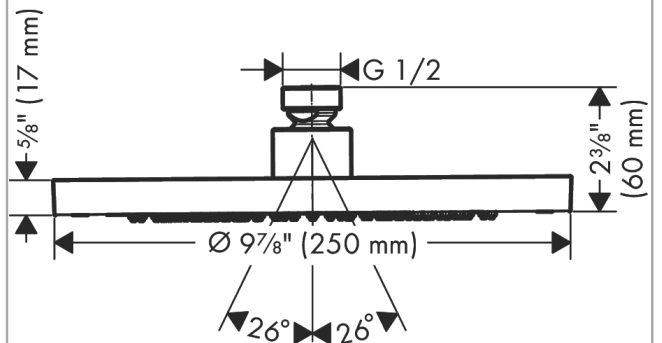

AXOR ShowerSolutions
Showerhead 245 1-Jet 1.5 GPM
 Finishes : Part no. : **35386671**

Features

- Shower head size: 245 mm
- Spray modes: Rain
- Flow: 1.5 GPM (5.7 L/Min)
- Showerhead removable for cleaning

Item details

List Price

Technology

Compliance

Product image

Scale drawing

AXOR ShowerSolutions
Showerhead 245 1-Jet 1.5 GPM
Finishes : Part no. : **35386671**

Exploded drawing

Year of production: >07/22

AXOR ShowerSolutions
Showerhead 245 1-Jet 1.5 GPM
Finishes : Part no. : **35386671**

Spare parts list

Year of production: >07/22

Pos.		Part no.	Price	PU
1	filter packing	94246000	-	1
2	lock washer	98942001	-	1