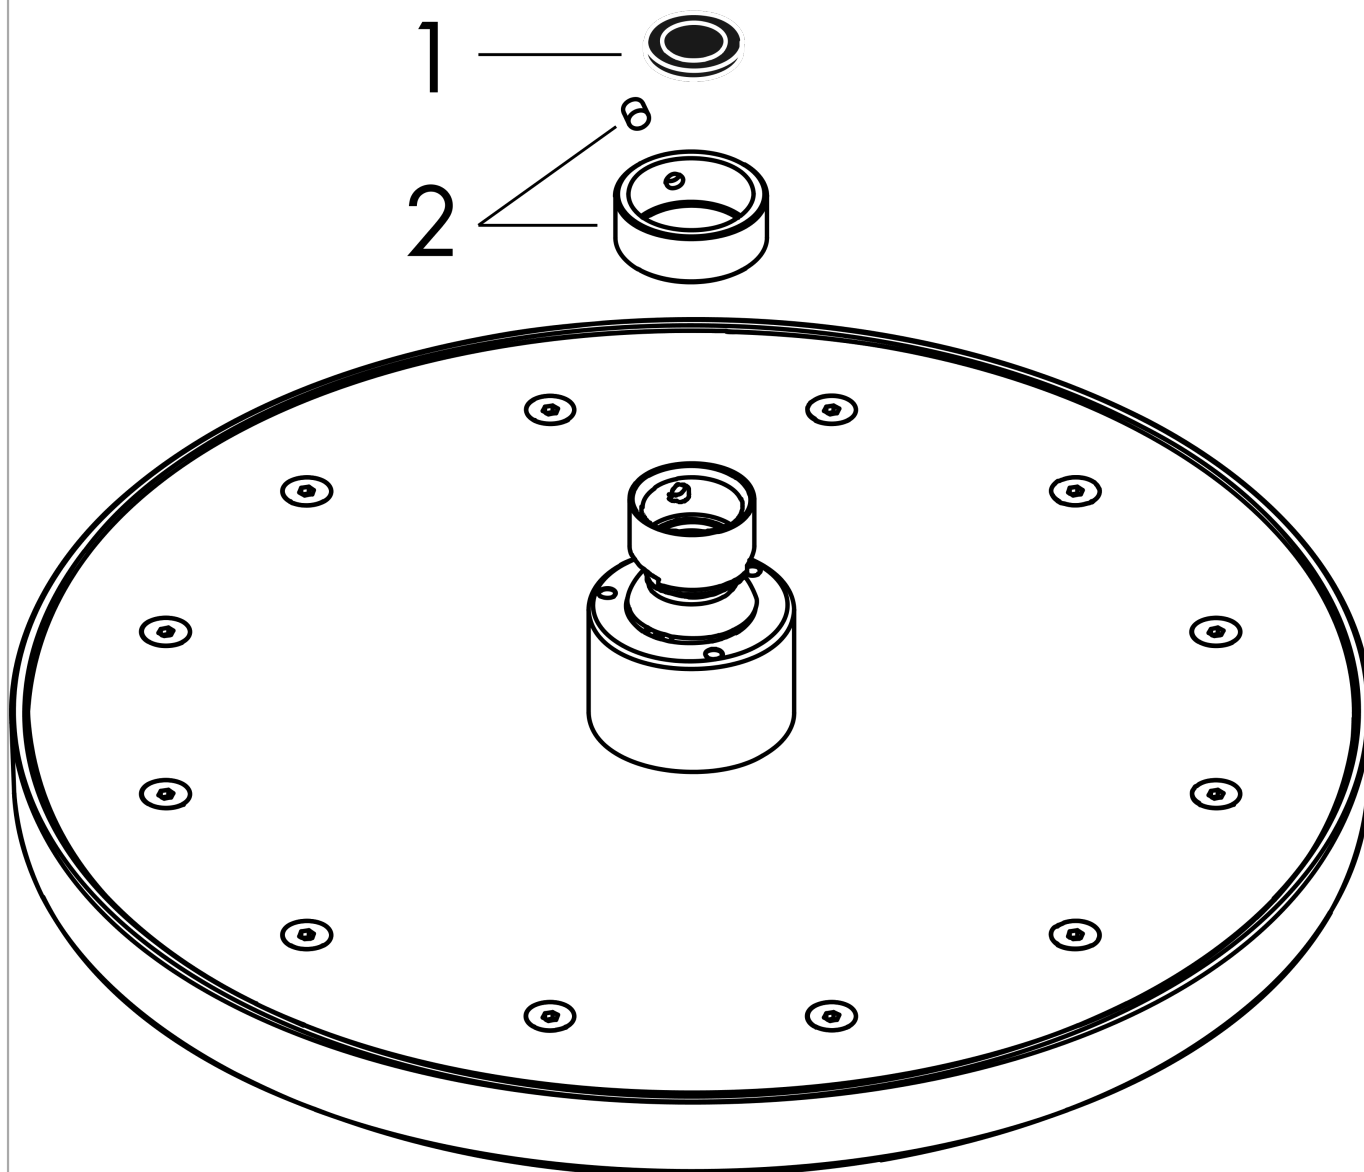

AXOR ShowerSolutions
Showerhead 245 1-Jet 1.5 GPM
 Finishes : Part no. : **35386671**

Features

- Shower head size: 245 mm
- Spray modes: Rain
- Flow: 1.5 GPM (5.7 L/Min)
- Showerhead removable for cleaning

Item details

List Price

Technology

Compliance

Product image

Scale drawing

AXOR ShowerSolutions
Showerhead 245 1-Jet 1.5 GPM
Finishes : Part no. : **35386671**

Exploded drawing

Year of production: >07/22

AXOR ShowerSolutions
Showerhead 245 1-Jet 1.5 GPM
Finishes : Part no. : **35386671**

Spare parts list

Year of production: >07/22

Pos.		Part no.	Price	PU
1	filter packing	94246000	-	1
2	lock washer	98942001	-	1