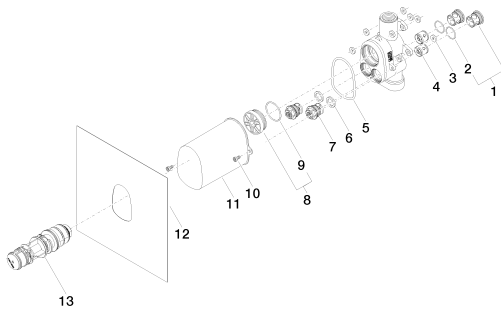

Shower - Concealed rough parts  
xTOOL Concealed thermostat rough -  
Article number: 35 517 970-90 0010

NO IMAGE

Discontinued items available to order until 30.06.2020

AVAILABLE

### Dimensional drawing

All dimensions in mm / inch = mm x 0,0394

Shower - Concealed rough parts  
xTOOL Concealed thermostat rough -  
Article number: 35 517 970-90 0010

### Flow rate chart

Shower - Concealed rough parts  
xTOOL Concealed thermostat rough -  
Article number: 35 517 970-90 0010

12 177 970 90  
Extension 1-1/8" -

12 178 970 90  
Extension 1-3/4" -

### Spare parts list

Number	Item Number	Designation	Number of units
1	04 21 34 077 00 90	nipple	2
2	09 14 10 098 90	seal	2
3	04 14 05 045 00 90	set	1
4	09 23 01 045 90	back-flow preventer	2
5	09 14 10 189 90	seal	1
6	09 14 05 002 90	seal	2
7	04 29 05 031 00 90	insert	2
8	04 31 20 100 00 90	plug	1
9	09 14 10 111 90	seal	1
10	09 30 30 027 90	screw	2
11	09 21 02 103 90	cap	1
12	04 14 03 073 00 90	gasket kit	1
13	90 15 02 065 00 90	cartridge	1