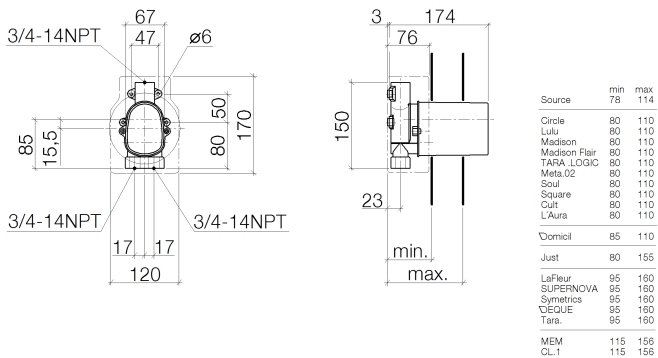

Shower - Concealed rough parts  
xTOOL Concealed thermostat rough -  
Article number: 35 517 970-90 0010

NO IMAGE

Discontinued items available to order until 30.06.2020

AVAILABLE

### Dimensional drawing

All dimensions in mm / inch = mm x 0,0394

Shower - Concealed rough parts  
xTOOL Concealed thermostat rough -  
Article number: 35 517 970-90 0010

### Flow rate chart

Shower - Concealed rough parts  
xTOOL Concealed thermostat rough -  
Article number: 35 517 970-90 0010

12 177 970 90  
Extension 1-1/8" -

12 178 970 90  
Extension 1-3/4" -

### Spare parts list

Number	Item Number	Designation	Number of units
1	04 21 34 077 00 90	nipple	2
2	09 14 10 098 90	seal	2
3	04 14 05 045 00 90	set	1
4	09 23 01 045 90	back-flow preventer	2
5	09 14 10 189 90	seal	1
6	09 14 05 002 90	seal	2
7	04 29 05 031 00 90	insert	2
8	04 31 20 100 00 90	plug	1
9	09 14 10 111 90	seal	1
10	09 30 30 027 90	screw	2
11	09 21 02 103 90	cap	1
12	04 14 03 073 00 90	gasket kit	1
13	90 15 02 065 00 90	cartridge	1