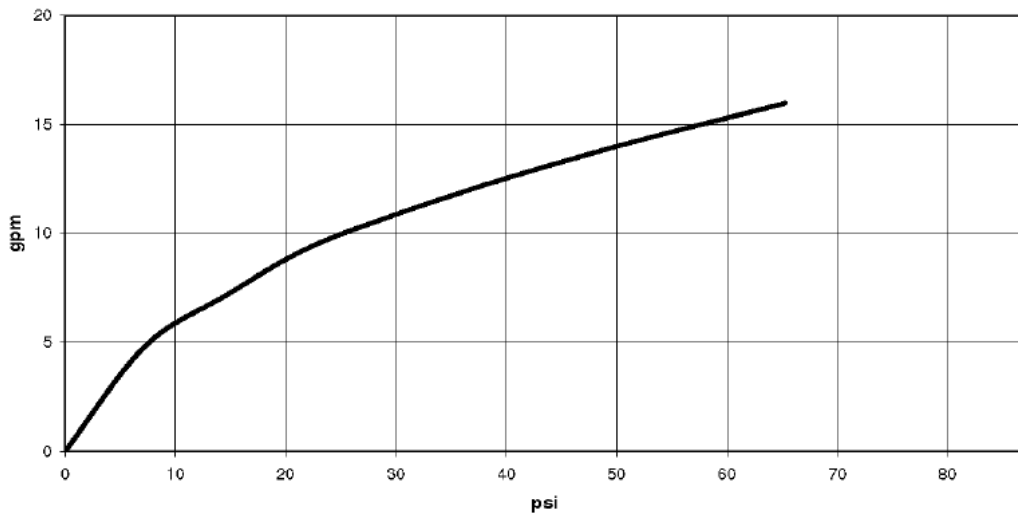

Shower - Concealed rough parts  
xTOOL Concealed thermostat rough -  
Article number: 35 517 970-90 0010

NO IMAGE

Discontinued items available to order until 30.06.2020

AVAILABLE

### Dimensional drawing

All dimensions in mm / inch = mm x 0,0394

Shower - Concealed rough parts  
xTOOL Concealed thermostat rough -  
Article number: 35 517 970-90 0010

### Flow rate chart

Shower - Concealed rough parts  
xTOOL Concealed thermostat rough -  
Article number: 35 517 970-90 0010

12 177 970 90  
Extension 1-1/8" -

12 178 970 90  
Extension 1-3/4" -