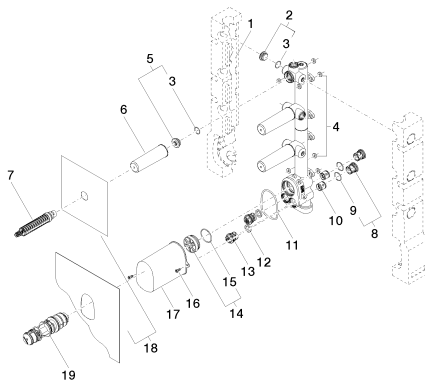

All dimensions in mm / inch = mm x 0,0394

Shower - Concealed rough parts

xTOOL Concealed thermostat rough with three volume controls -

Article number: 35 547 970-90 0010

Shower - Concealed rough parts

xTOOL Concealed thermostat rough with three volume controls -

Article number: 35 547 970-90 0010

12 177 970 90
Extension 1-1/8" -

12 178 970 90
Extension 1-3/4" -

Spare parts list

Number	Item Number	Designation	Number of units
1	09 11 11 009 90	accessories	1
2	04 31 20 062 10 90	plug	4
3	04 14 05 045 00 90	set	1
4	04 31 20 006 00 90	plug	3
5	09 21 02 102 90	cap	3
6	90 90 03 143 00 90	top	3
7	04 21 34 077 00 90	nipple	2
8	09 14 10 098 90	seal	2
9	09 23 01 045 90	back-flow preventer	2
10	09 14 10 189 90	seal	1
11	09 14 05 002 90	seal	2
12	04 29 05 031 00 90	insert	2
13	04 31 20 100 00 90	plug	1
14	09 14 10 111 90	seal	1
15	09 30 30 027 90	screw	2
16	09 21 02 103 90	cap	1
17	04 14 03 073 03 90	gasket kit	1
18	90 15 02 065 00 90	cartridge	1