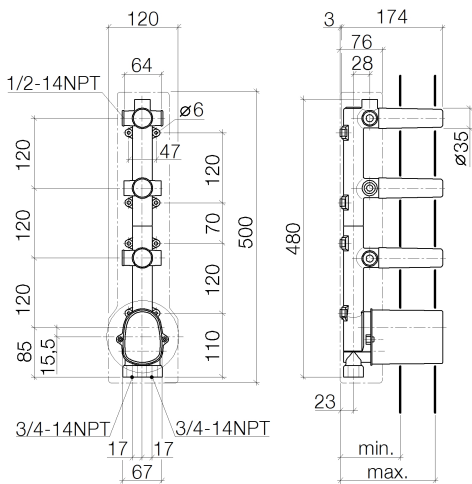

Shower - Concealed rough parts

xTOOL Concealed thermostat rough with three volume controls -

Article number: 35 547 970-90 0010

NO IMAGE

AVAILABLE

Discontinued items available to order until 30.06.2020

Dimensional drawing

Source	min	max
Circle	80	110
Lulu	80	110
Madison	80	110
Madison Flair	80	110
TARA LOGIC	80	110
Meta.02	80	110
Soul	80	110
Square	80	110
Cult	80	110
L'Aura	80	110
Domicil	85	110
Just	80	155
LaFleur	95	160
SUPERNOVA	95	160
Symetrics	95	160
DEQUE	95	160
Tara	95	160
MEM	115	158
CL1	115	158

All dimensions in mm / inch = mm x 0,0394

Shower - Concealed rough parts

xTOOL Concealed thermostat rough with three volume controls -

Article number: 35 547 970-90 0010

Shower - Concealed rough parts

xTOOL Concealed thermostat rough with three volume controls -

Article number: 35 547 970-90 0010

12 177 970 90
Extension 1-1/8" -

12 178 970 90
Extension 1-3/4" -

Spare parts list

Number	Item Number	Designation	Number of units
1	09 11 11 009 90	accessories	1
2	04 31 20 062 10 90	plug	4
3	04 14 05 045 00 90	set	1
4	04 31 20 006 00 90	plug	3
5	09 21 02 102 90	cap	3
6	90 90 03 143 00 90	top	3
7	04 21 34 077 00 90	nipple	2
8	09 14 10 098 90	seal	2
9	09 23 01 045 90	back-flow preventer	2
10	09 14 10 189 90	seal	1
11	09 14 05 002 90	seal	2
12	04 29 05 031 00 90	insert	2
13	04 31 20 100 00 90	plug	1
14	09 14 10 111 90	seal	1
15	09 30 30 027 90	screw	2
16	09 21 02 103 90	cap	1
17	04 14 03 073 03 90	gasket kit	1
18	90 15 02 065 00 90	cartridge	1