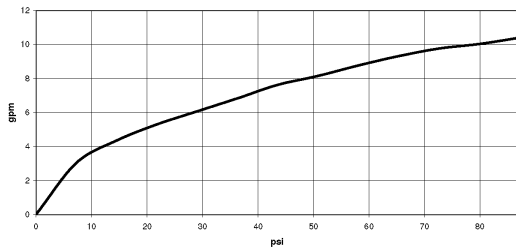

Shower - Concealed rough parts

Rough for volume control clockwise-closing 1/2" -

Article number: 35 621 970-90 0010

NO IMAGE

AVAILABLE

Discontinued items available to order until 30.06.2020

Dimensional drawing

	min	max
Square	50	105
Square Exclusive	50	105
Cult	50	110
Madison	50	110
Source	50	110
Soul	50	115
Lulu	50	125
Modern		
TARA Logic	50	125
Meta.02	50	125
L'Aura	50	125
Circle	50	130
Madison Flair	50	130
Just	50	130
LaFleur	65	130
SUPERNOVA	65	130
Symetrcs	65	130
DEQUE	65	130
Tara.	65	130
MEM	85	130
CL.1	85	130

All dimensions in mm / inch = mm x 0,0394

Shower - Concealed rough parts
Rough for volume control clockwise-closing 1/2" -
Article number: 35 621 970-90 0010

Flow rate chart

Shower - Concealed rough parts