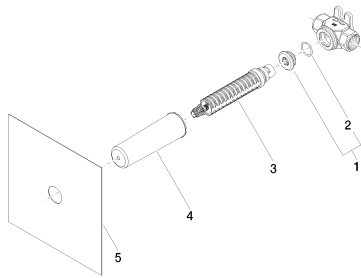

Shower - Concealed rough parts

Rough for volume control clockwise-closing 1/2" -

Article number: 35 621 970-90 0010

NO IMAGE

AVAILABLE

Discontinued items available to order until 30.06.2020

Dimensional drawing

All dimensions in mm / inch = mm x 0,0394

Shower - Concealed rough parts
Rough for volume control clockwise-closing 1/2" -
Article number: 35 621 970-90 0010

Flow rate chart

Shower - Concealed rough parts

Rough for volume control clockwise-closing 1/2" -

Article number: 35 621 970-90 0010

Spare parts list

Number	Item Number	Designation	Number of units
1	04 31 20 006 00 90	plug	1
2	90 90 03 143 00 90	top	1
3	09 21 02 102 90	cap	1
4	04 14 03 072 00 90	gasket kit	1