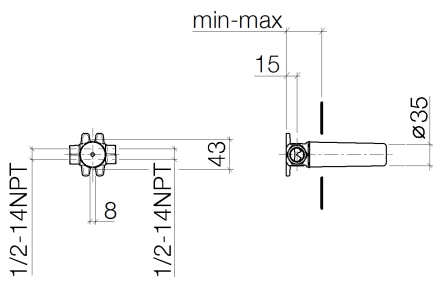

Shower - Concealed rough parts

Rough for volume control clockwise-closing 1/2" -

Article number: 35 621 970-90 0010

NO IMAGE

AVAILABLE

Discontinued items available to order until 30.06.2020

Dimensional drawing

All dimensions in mm / inch = mm x 0,0394

Shower - Concealed rough parts
Rough for volume control clockwise-closing 1/2" -
Article number: 35 621 970-90 0010

Flow rate chart

Shower - Concealed rough parts

Rough for volume control clockwise-closing 1/2" -

Article number: 35 621 970-90 0010

Spare parts list

Number	Item Number	Designation	Number of units
1	04 31 20 006 00 90	plug	1
2	90 90 03 143 00 90	top	1
3	09 21 02 102 90	cap	1
4	04 14 03 072 00 90	gasket kit	1