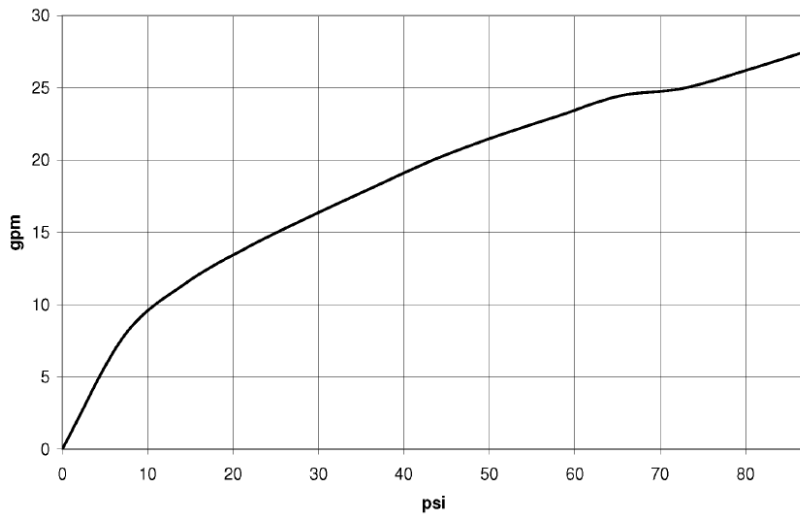

Shower - Concealed rough parts

Rough for volume control clockwise-closing 3/4" -

Article number: 35 622 970-90 0010

NO IMAGE

AVAILABLE

Discontinued items available to order until 30.06.2020

### Dimensional drawing

	min	max
Square	60	115
Square Exclusive	60	115
CULT	60	120
Madison	60	120
Source	60	120
Soul	60	125
LULU	60	135
Modern		
Tara.Logic	60	125
Meta.02	60	125
L'Aura	60	125
Circle	60	140
Madison Flair	60	140
Just	60	140
Vaia	61	132
Domicil	65	115
LaFleur	75	140
Supernova	75	140
Symetrics	75	140
Deque	75	140
Tara.	75	140
MEM	95	140
CL.1	95	140

All dimensions in mm / inch = mm x 0,0394

Shower - Concealed rough parts  
Rough for volume control clockwise-closing 3/4" -  
Article number: 35 622 970-90 0010

### Flow rate chart

Shower - Concealed rough parts

Rough for volume control clockwise-closing 3/4" -

Article number: 35 622 970-90 0010