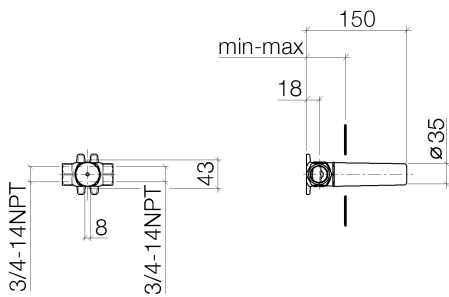

Shower - Concealed rough parts

Rough for volume control clockwise-closing 3/4" -

Article number: 35 622 970-90 0010

NO IMAGE

AVAILABLE

Discontinued items available to order until 30.06.2020

### Dimensional drawing

	min	max
Square	60	115
Square Exclusive	60	115
CULT	60	120
Madison	60	120
Source	60	120
Soul	60	125
LULU	60	135
Modern		
Tara.Logic	60	125
Meta.02	60	125
L'Aura	60	125
Circle	60	140
Madison Flair	60	140
Just	60	140
Vaia	61	132
Domicil	65	115
LaFleur	75	140
Supernova	75	140
Symetrics	75	140
Deque	75	140
Tara.	75	140
MEM	95	140
CL.1	95	140

All dimensions in mm / inch = mm x 0,0394

Shower - Concealed rough parts  
Rough for volume control clockwise-closing 3/4" -  
Article number: 35 622 970-90 0010

### Flow rate chart

Shower - Concealed rough parts

Rough for volume control clockwise-closing 3/4" -

Article number: 35 622 970-90 0010