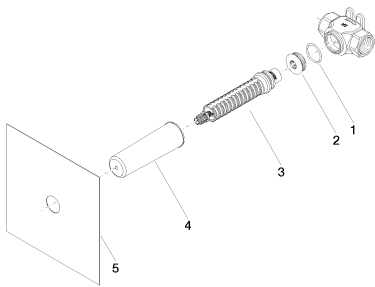

Shower - Concealed rough parts

Rough for volume control clockwise-closing 3/4" -

Article number: 35 622 970-90 0010

NO IMAGE

AVAILABLE

Discontinued items available to order until 30.06.2020

All dimensions in mm / inch = mm x 0,0394

Shower - Concealed rough parts  
Rough for volume control clockwise-closing 3/4" -  
Article number: 35 622 970-90 0010

### Flow rate chart

Shower - Concealed rough parts

Rough for volume control clockwise-closing 3/4" -

Article number: 35 622 970-90 0010

### Spare parts list

Number	Item Number	Designation	Number of units
1	09 14 10 112 90	seal	1
2	09 31 20 003 90	plug	1
3	90 90 03 127 00 90	top	1
4	09 21 02 102 90	cap	1
5	04 14 03 072 00 90	gasket kit	1