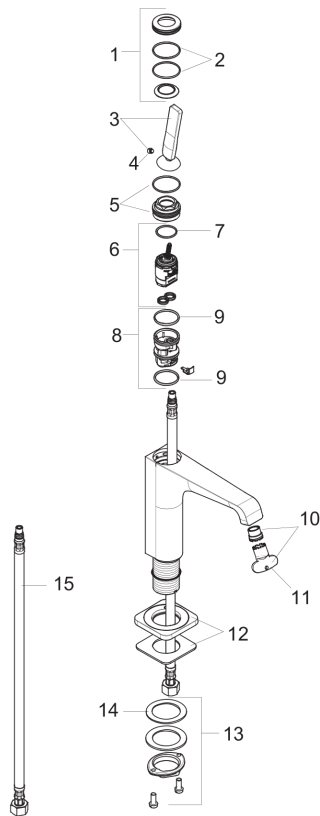

#### Scale drawing

## AXOR Citterio E

AXOR Citterio E Single-Hole Faucet without Pop-Up, Medium, 1.2 GPM

Finishes : **chrome** Part no. : **36103001**

### Exploded drawing

Year of production: >07/16

### Spare parts list

Year of production: >07/16

Pos.	Description	Part no.	Price	PU
1	escutcheon	92188000	-	1
2	O-ring 30x1,5	98433000	-	1
3	handle	92189000	-	1
4	hollow set screw M6x6	97660000	-	1
5	nut	95667000	-	1
6	cartridge, assy	96339000	-	1
7	O-ring 21,95x1,78	95169000	-	1
8	adapter for cartridge	95289000	-	1
9	O-ring 26x2	98147000	-	1
10	aerator laminar M16,5x1 (4,5 l/min)	92876000	-	1
11	special tool	98987000	-	1
12	escutcheon	92190000	-	1
13	fixing set (Ø 32)	13961000	-	1
14	lever collar	97548000	-	1
15	connection hose 23½" M8x0,75 3/8"	98600001	-	1
a	fixation extension 35 mm	13898000	-	1