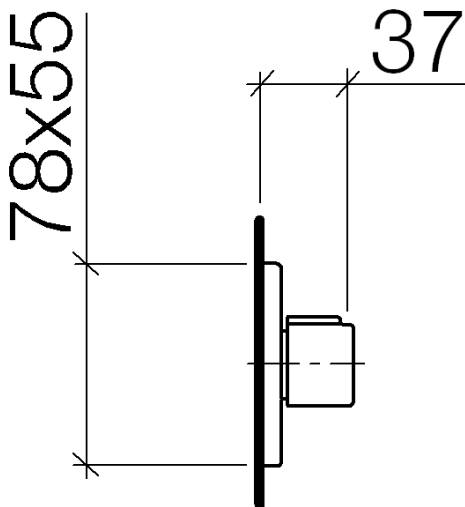

Shower - LULU

Wall valve - platinum matt

Article number: 36 310 710-06

platinum matt

Discontinued articles/items available to order until 30.06.2020

Dimensional drawing

All details in mm / inch = mm x 0.0394

Shower - LULU

Wall valve - platinum matt

Article number: 36 310 710-06

Shower - LULU

Wall valve - platinum matt

Article number: 36 310 710-06

Spare parts list

No.	Item Number	Name	Quantity used
1	09 27 71 006-06	rosette	1
2	09 31 11 007 90	pin	1
3	09 14 10 063 90	seal	1
4	09 16 01 025 90	ring	1
5	09 21 02 070-06	cover	1
6	09 20 97 030-06	handle	1
7	09 30 09 010 90	key	1