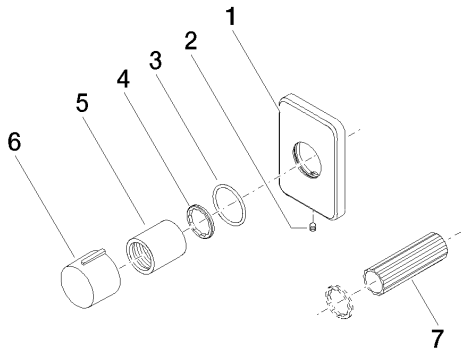

Shower - LULU

Wall valve - platinum matt

Article number: 36 310 710-06

platinum matt

Discontinued articles/items available to order until 30.06.2020

Dimensional drawing

All details in mm / inch = mm x 0.0394

Shower - LULU

Wall valve - platinum matt

Article number: 36 310 710-06

Shower - LULU

Wall valve - platinum matt

Article number: 36 310 710-06

Spare parts list

No.	Item Number	Name	Quantity used
1	09 27 71 006-06	rosette	1
2	09 31 11 007 90	pin	1
3	09 14 10 063 90	seal	1
4	09 16 01 025 90	ring	1
5	09 21 02 070-06	cover	1
6	09 20 97 030-06	handle	1
7	09 30 09 010 90	key	1