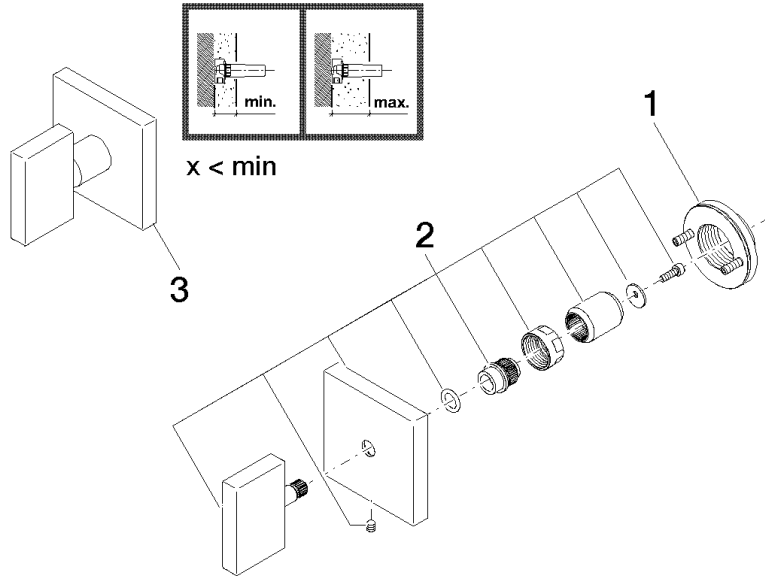

MEM Volume Control - Champagne (22kt Gold)

36 310 782 Product version from 10/14/2020

mm [inches]

MEM Volume Control - Champagne (22kt Gold)

36 310 782 Product version from 10/14/2020

Parts for other finishes can be found here: [Chrome](#)

Spare parts list

Number	Item Number	Designation	Number of units	Lead time
1	90 21 02 108 00 90	disc	1	2
2	90 20 78 002 02-47	handle	1	30
3	90 20 78 002 01-47	handle	1	30