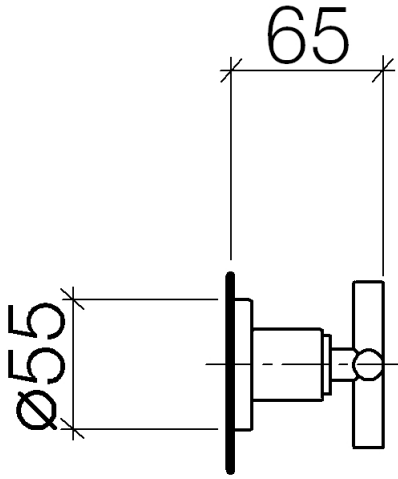

TARA Volume Control - Brushed Durabronze (23kt Gold)

36 310 892

- Flange diameter 2-1/8"
(ADA)

(ADA)

	Brushed Durabronze (23kt Gold)	36 310 892-28
	Chrome	36 310 892-00
	Brushed Platinum	36 310 892-06
	Platinum	36 310 892-08
	Durabronze (23kt Gold)	36 310 892-09
	Brushed Light Gold	36 310 892-27
	Matte Black	36 310 892-33
	Brushed Bronze	36 310 892-42
	Brushed Champagne (22kt Gold)	36 310 892-46
	Champagne (22kt Gold)	36 310 892-47
	Brushed Chrome	36 310 892-93
	Brushed Dark Platinum	36 310 892-99

Required article

**Rough for volume control
clockwise-closing 1/2" -**

35 621 970-90
0010

TARA Volume Control - Brushed Durabronz (23kt Gold)

36 310 892

TARA Volume Control - Brushed Durabronz (23kt Gold)

36 310 892