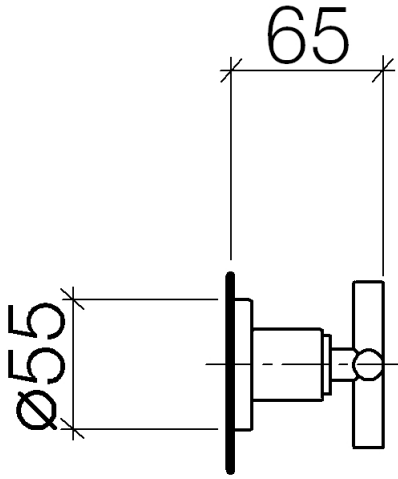

TARA Volume Control - Champagne (22kt Gold)

36 310 892 Product version from 10/14/2020

- Flange diameter 2-1/8"
(ADA)

 Champagne (22kt Gold)	36 310 892-47
Chrome	36 310 892-00
Brushed Platinum	36 310 892-06
Platinum	36 310 892-08
Durabronze (23kt Gold)	36 310 892-09
 Brushed Light Gold	36 310 892-27
 Brushed Durabronze (23kt Gold)	36 310 892-28
Matte Black	36 310 892-33
 Brushed Bronze	36 310 892-42
 Brushed Champagne (22kt Gold)	36 310 892-46
Brushed Chrome	36 310 892-93
Brushed Dark Platinum	36 310 892-99

TARA Volume Control - Champagne (22kt Gold)

36 310 892 Product version from 10/14/2020

TARA Volume Control - Champagne (22kt Gold)

36 310 892 Product version from 10/14/2020

Parts for other finishes can be found here: [Chrome](#)

Spare parts list

Number	Item Number	Designation	Number of units	Lead time
1	90 23 30 023 00 90	nut	1	2
2	90 21 02 108 00 90	disc	1	2
3	09 27 89 108-47	rosette	1	30
4	90 31 11 007 00 90	pin	1	2
5	90 14 15 020 03 90	ring	1	2
6	09 24 05 002 90	nipple	1	2
7	09 29 06 022 90	spindle	1	2
8	90 14 10 060 00 90	seal	1	2
9	90 12 12 002 00 90	fixing cap	1	2
10	09 21 02 144-47	sleeve	1	30
11	90 20 89 010 10-47	handle	1	30
12	90 30 30 075 00 90	screw	1	2
13	90 30 11 029 00 90	disc	1	2
14	90 12 12 007 00-47	base	1	30
15	09 20 89 010-47	handle	1	60