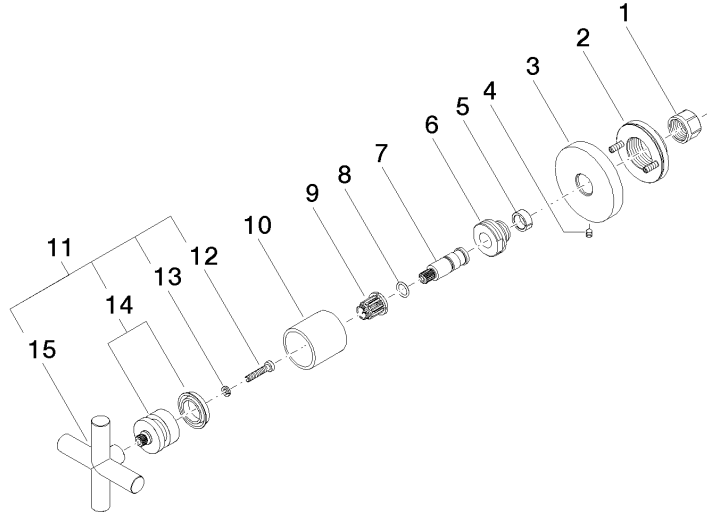

TARA Volume Control - Champagne (22kt Gold)

36 310 892 Product version from 10/14/2020

- Flange diameter 2-1/8"
(ADA)

 Champagne (22kt Gold)	36 310 892-47
Chrome	36 310 892-00
Brushed Platinum	36 310 892-06
Platinum	36 310 892-08
Durabronze (23kt Gold)	36 310 892-09
 Brushed Light Gold	36 310 892-27
 Brushed Durabronze (23kt Gold)	36 310 892-28
Matte Black	36 310 892-33
 Brushed Bronze	36 310 892-42
 Brushed Champagne (22kt Gold)	36 310 892-46
Brushed Chrome	36 310 892-93
Brushed Dark Platinum	36 310 892-99

TARA Volume Control - Champagne (22kt Gold)

36 310 892 Product version from 10/14/2020

TARA Volume Control - Champagne (22kt Gold)

36 310 892 Product version from 10/14/2020

Parts for other finishes can be found here: [Chrome](#)

Spare parts list

Number	Item Number	Designation	Number of units	Lead time
1	90 23 30 023 00 90	nut	1	2
2	90 21 02 108 00 90	disc	1	2
3	09 27 89 108-47	rosette	1	30
4	90 31 11 007 00 90	pin	1	2
5	90 14 15 020 03 90	ring	1	2
6	09 24 05 002 90	nipple	1	2
7	09 29 06 022 90	spindle	1	2
8	90 14 10 060 00 90	seal	1	2
9	90 12 12 002 00 90	fixing cap	1	2
10	09 21 02 144-47	sleeve	1	30
11	90 20 89 010 10-47	handle	1	30
12	90 30 30 075 00 90	screw	1	2
13	90 30 11 029 00 90	disc	1	2
14	90 12 12 007 00-47	base	1	30
15	09 20 89 010-47	handle	1	60