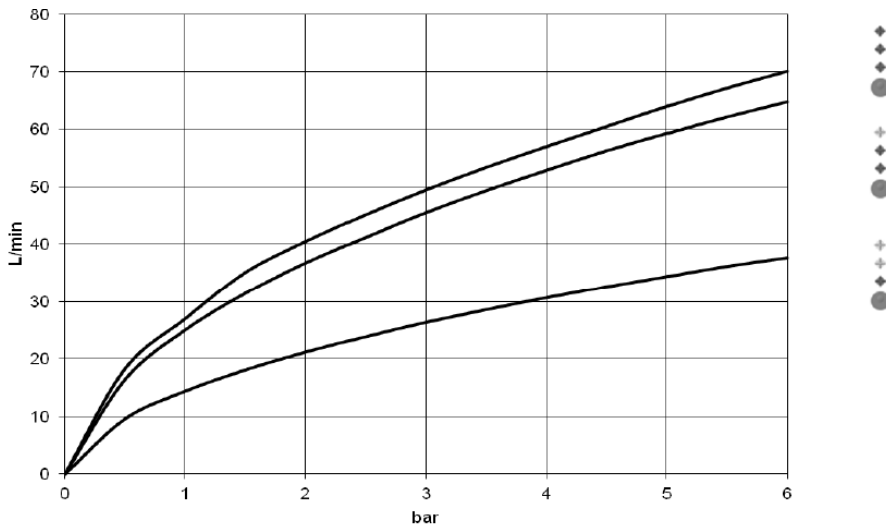

Shower - CL.1

xTOOL Concealed thermostat without volume control - polished chrome

Article number: 36 416 780-00

polished chrome

Discontinued items available to order until 30.06.2020

Dimensional drawing

All dimensions in mm / inch = mm x 0,0394

Shower - CL.1

xTOOL Concealed thermostat without volume control - polished chrome

Article number: 36 416 780-00

Flow rate chart

Shower - CL.1

xTOOL Concealed thermostat without volume control - polished chrome