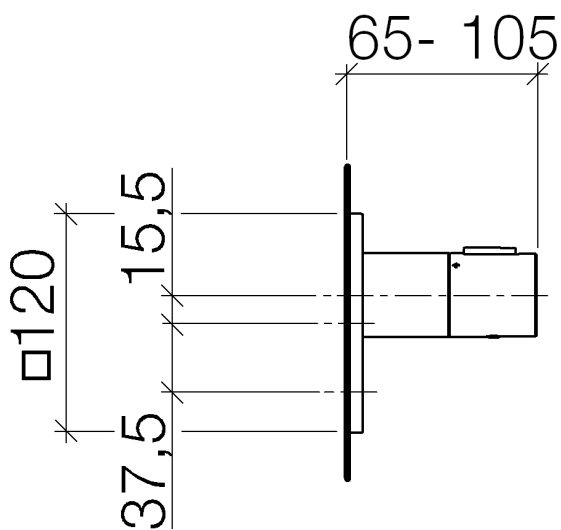

Shower - CL.1

xTOOL Concealed thermostat without volume control - polished chrome

Article number: 36 416 780-00

polished chrome

Discontinued items available to order until 30.06.2020

Dimensional drawing

All dimensions in mm / inch = mm x 0,0394

Shower - CL.1

xTOOL Concealed thermostat without volume control - polished chrome

Article number: 36 416 780-00

Flow rate chart

Shower - CL.1

xTOOL Concealed thermostat without volume control - polished chrome

Article number: 36 416 780-00

Spare parts list

Number	Item Number	Designation	Number of units
1	12 177 970 90	Extension 1-1/8" -	1
2	12 178 970 90	Extension 1-3/4" -	1
3	09 11 02 196-00	cover	1
4	09 14 10 049 90	seal	1
5	09 21 02 112-00	sleeve	1
6	04 17 33 004 01-00	handle	1
7	09 21 33 010-00	handle	1
8	09 16 02 027 90	spring	1
9	09 30 30 136 90	screw	1
10	09 31 20 049-00	plug	1