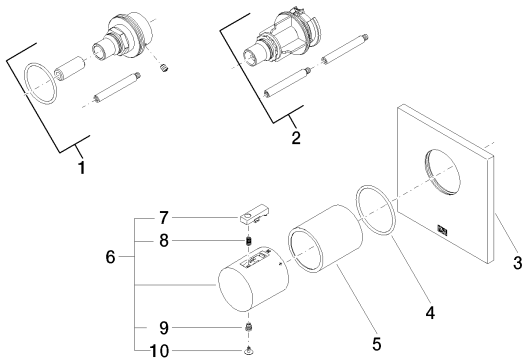

Shower - CL.1

xTOOL Concealed thermostat without volume control - polished chrome

Article number: 36 416 780-00

polished chrome

Discontinued items available to order until 30.06.2020

Dimensional drawing

All dimensions in mm / inch = mm x 0,0394

Shower - CL.1

xTOOL Concealed thermostat without volume control - polished chrome

Article number: 36 416 780-00

Flow rate chart

Shower - CL.1

xTOOL Concealed thermostat without volume control - polished chrome

Article number: 36 416 780-00

Spare parts list

Number	Item Number	Designation	Number of units
1	12 177 970 90	Extension 1-1/8" -	1
2	12 178 970 90	Extension 1-3/4" -	1
3	09 11 02 196-00	cover	1
4	09 14 10 049 90	seal	1
5	09 21 02 112-00	sleeve	1
6	04 17 33 004 01-00	handle	1
7	09 21 33 010-00	handle	1
8	09 16 02 027 90	spring	1
9	09 30 30 136 90	screw	1
10	09 31 20 049-00	plug	1