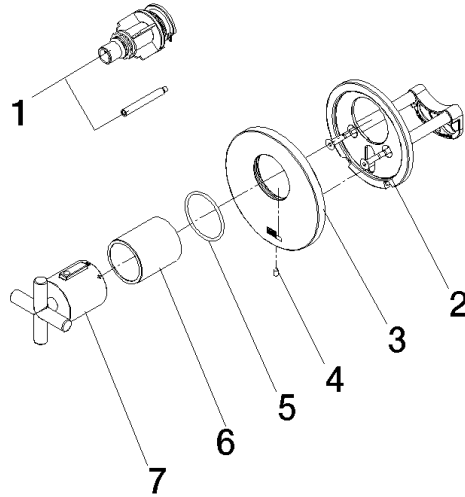

**Required article**

- xTOOL Concealed thermostat rough -** 35 517 970-90  
0010
- Max. rough in depth "
  - Min. rough in depth "

## TARA xTOOL Concealed thermostat without diverter - Chrome

---

36 416 892 Product version from 5/1/2022

mm [inches]

**TARA xTOOL Concealed thermostat without diverter - Chrome**

36 416 892 Product version from 5/1/2022

**Spare parts list**

Number	Item Number	Designation	Number of units	Lead time
1	12 178 970 90	Extension 1-3/4" -	1	2
2	90 11 01 196 00 90	base	1	2
3	09 11 02 537-00	cover	1	10
4	09 31 11 048 90	pin	1	2
5	90 14 10 049 00 90	seal	1	2
6	90 21 02 112 00-00	sleeve	1	10
7	90 17 33 027 00-00	handle	1	10