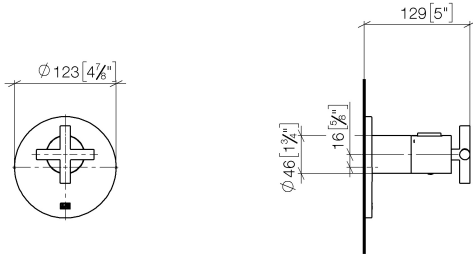

**Required article**

- xTOOL Concealed thermostat rough -** 35 517 970-90  
0010
- Max. rough in depth "
  - Min. rough in depth "

## TARA xTOOL Concealed thermostat without diverter - Chrome

---

36 416 892 Product version from 5/1/2022

mm [inches]

**TARA xTOOL Concealed thermostat without diverter - Chrome**

36 416 892 Product version from 5/1/2022

**Spare parts list**

Number	Item Number	Designation	Number of units	Lead time
1	12 178 970 90	Extension 1-3/4" -	1	2
2	90 11 01 196 00 90	base	1	2
3	09 11 02 537-00	cover	1	10
4	09 31 11 048 90	pin	1	2
5	90 14 10 049 00 90	seal	1	2
6	90 21 02 112 00-00	sleeve	1	10
7	90 17 33 027 00-00	handle	1	10