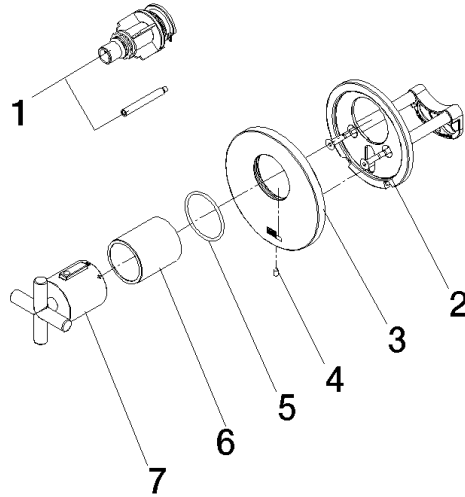

### Required article

- xTOOL Concealed thermostat rough -** 35 517 970-90 0010
- Max. rough in depth "
  - Min. rough in depth "

## TARA xTOOL Concealed thermostat without diverter - Brushed Platinum

---

36 416 892 Product version from 5/1/2022

mm [inches]

**TARA xTOOL Concealed thermostat without diverter - Brushed Platinum**

36 416 892 Product version from 5/1/2022

**Spare parts list**

Number	Item Number	Designation	Number of units	Lead time
1	12 178 970 90	Extension 1-3/4" -	1	2
2	90 11 01 196 00 90	base	1	2
3	09 11 02 537-06	cover	1	10
4	09 31 11 048 90	pin	1	2
5	90 14 10 049 00 90	seal	1	2
6	90 21 02 112 00-06	sleeve	1	10
7	90 17 33 027 00-06	handle	1	10