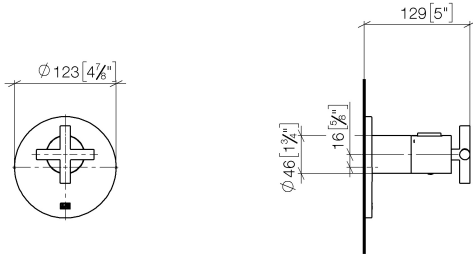

### Required article

- xTOOL Concealed thermostat rough -** 35 517 970-90 0010
- Max. rough in depth "
  - Min. rough in depth "

## TARA xTOOL Concealed thermostat without diverter - Brushed Platinum

---

36 416 892 Product version from 5/1/2022

mm [inches]

**TARA xTOOL Concealed thermostat without diverter - Brushed Platinum**

36 416 892 Product version from 5/1/2022

**Spare parts list**

Number	Item Number	Designation	Number of units	Lead time
1	12 178 970 90	Extension 1-3/4" -	1	2
2	90 11 01 196 00 90	base	1	2
3	09 11 02 537-06	cover	1	10
4	09 31 11 048 90	pin	1	2
5	90 14 10 049 00 90	seal	1	2
6	90 21 02 112 00-06	sleeve	1	10
7	90 17 33 027 00-06	handle	1	10