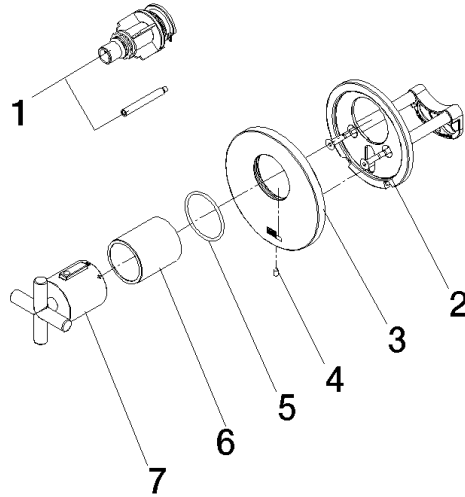

TARA xTOOL Concealed thermostat without diverter - Platinum

36 416 892 Product version from 5/1/2022

- Cover plate Ø 4-7/8"
 - Temperature control handle with safety lock at 100 °F/ 38°C
(ADA)
- (ADA)

	Platinum	36 416 892-08
	Chrome	36 416 892-00
	Brushed Platinum	36 416 892-06
	Brushed Durabronze (23kt Gold)	36 416 892-28
	Matte Black	36 416 892-33
	Brushed Bronze	36 416 892-42
	Brushed Champagne (22kt Gold)	36 416 892-46
	Champagne (22kt Gold)	36 416 892-47
	Brushed Chrome	36 416 892-93
	Brushed Dark Platinum	36 416 892-99

Required article

- xTOOL Concealed thermostat rough -** 35 517 970-90
0010
- Max. rough in depth "
 - Min. rough in depth "

TARA xTOOL Concealed thermostat without diverter - Platinum

36 416 892 Product version from 5/1/2022

mm [inches]

TARA xTOOL Concealed thermostat without diverter - Platinum

36 416 892 Product version from 5/1/2022

Spare parts list

Number	Item Number	Designation	Number of units	Lead time
1	12 178 970 90	Extension 1-3/4" -	1	2
2	90 11 01 196 00 90	base	1	2
3	09 11 02 537-08	cover	1	40
4	09 31 11 048 90	pin	1	2
5	90 14 10 049 00 90	seal	1	2
6	90 21 02 112 00-08	sleeve	1	40
7	90 17 33 027 00-08	handle	1	40