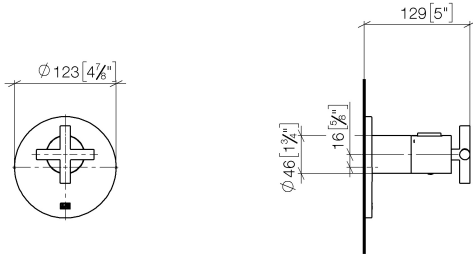

TARA xTOOL Concealed thermostat without diverter - Platinum

36 416 892 Product version from 5/1/2022

- Cover plate Ø 4-7/8"
 - Temperature control handle with safety lock at 100 °F/ 38°C
(ADA)
- (ADA)

	Platinum	36 416 892-08
	Chrome	36 416 892-00
	Brushed Platinum	36 416 892-06
	Brushed Durabronze (23kt Gold)	36 416 892-28
	Matte Black	36 416 892-33
	Brushed Bronze	36 416 892-42
	Brushed Champagne (22kt Gold)	36 416 892-46
	Champagne (22kt Gold)	36 416 892-47
	Brushed Chrome	36 416 892-93
	Brushed Dark Platinum	36 416 892-99

Required article

- xTOOL Concealed thermostat rough -** 35 517 970-90
0010
- Max. rough in depth "
 - Min. rough in depth "

TARA xTOOL Concealed thermostat without diverter - Platinum

36 416 892 Product version from 5/1/2022

mm [inches]

TARA xTOOL Concealed thermostat without diverter - Platinum

36 416 892 Product version from 5/1/2022

Spare parts list

Number	Item Number	Designation	Number of units	Lead time
1	12 178 970 90	Extension 1-3/4" -	1	2
2	90 11 01 196 00 90	base	1	2
3	09 11 02 537-08	cover	1	40
4	09 31 11 048 90	pin	1	2
5	90 14 10 049 00 90	seal	1	2
6	90 21 02 112 00-08	sleeve	1	40
7	90 17 33 027 00-08	handle	1	40