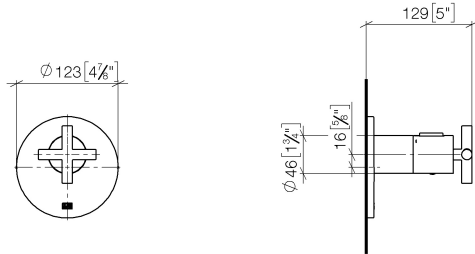

Required article

- xTOOL Concealed thermostat rough -** 35 517 970-90 0010
- Max. rough in depth "
 - Min. rough in depth "

TARA xTOOL Concealed thermostat without diverter - Brushed Durabronz (23kt Gold)

36 416 892 Product version from 5/1/2022
mm [inches]

TARA xTOOL Concealed thermostat without diverter - Brushed Durabronze (23kt Gold)

36 416 892 Product version from 5/1/2022

Spare parts list

Number	Item Number	Designation	Number of units	Lead time
1	12 178 970 90	Extension 1-3/4" -	1	2
2	90 11 01 196 00 90	base	1	2
3	09 11 02 537-28	cover	1	20
4	09 31 11 048 90	pin	1	2
5	90 14 10 049 00 90	seal	1	2
6	90 21 02 112 00-28	sleeve	1	20
7	90 17 33 027 00-28	handle	1	20