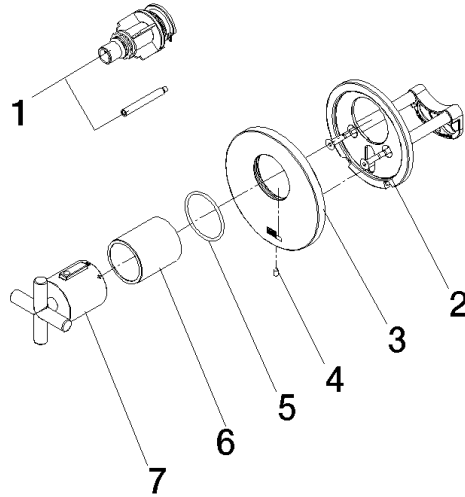

TARA xTOOL Concealed thermostat without diverter - Brushed Durabronze (23kt Gold)

36 416 892 Product version from 5/1/2022

- Cover plate Ø 4-7/8"
 - Temperature control handle with safety lock at 100 °F/ 38°C
(ADA)
- (ADA)

Required article

- xTOOL Concealed thermostat rough -** 35 517 970-90 0010
- Max. rough in depth "
 - Min. rough in depth "

TARA xTOOL Concealed thermostat without diverter - Brushed Durabronz (23kt Gold)

36 416 892 Product version from 5/1/2022
mm [inches]

TARA xTOOL Concealed thermostat without diverter - Brushed Durabronze (23kt Gold)

36 416 892 Product version from 5/1/2022

Spare parts list

Number	Item Number	Designation	Number of units	Lead time
1	12 178 970 90	Extension 1-3/4" -	1	2
2	90 11 01 196 00 90	base	1	2
3	09 11 02 537-28	cover	1	20
4	09 31 11 048 90	pin	1	2
5	90 14 10 049 00 90	seal	1	2
6	90 21 02 112 00-28	sleeve	1	20
7	90 17 33 027 00-28	handle	1	20