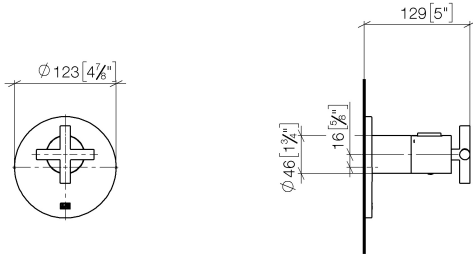

Required article

- xTOOL Concealed thermostat rough -** 35 517 970-90 0010
- Max. rough in depth "
 - Min. rough in depth "

TARA xTOOL Concealed thermostat without diverter - Matte Black

36 416 892 Product version from 5/1/2022

mm [inches]

TARA xTOOL Concealed thermostat without diverter - Matte Black

36 416 892 Product version from 5/1/2022

Spare parts list

Number	Item Number	Designation	Number of units	Lead time
1	12 178 970 90	Extension 1-3/4" -	1	2
2	90 11 01 196 00 90	base	1	2
3	09 11 02 537-33	cover	1	30
4	09 31 11 048 90	pin	1	2
5	90 14 10 049 00 90	seal	1	2
6	90 21 02 112 00-33	sleeve	1	30
7	90 17 33 027 00-33	handle	1	30