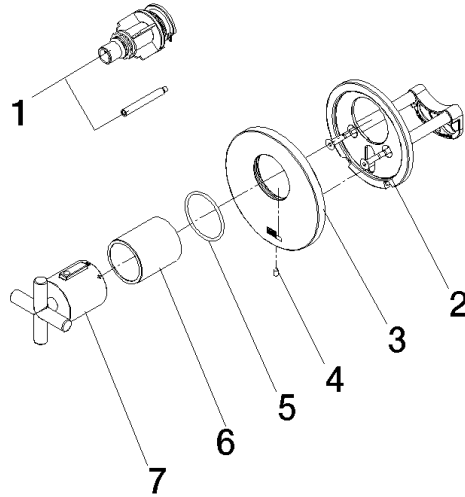

Required article

- xTOOL Concealed thermostat rough -** 35 517 970-90 0010
- Max. rough in depth "
 - Min. rough in depth "

TARA xTOOL Concealed thermostat without diverter - Matte Black

36 416 892 Product version from 5/1/2022

mm [inches]

TARA xTOOL Concealed thermostat without diverter - Matte Black

36 416 892 Product version from 5/1/2022

Spare parts list

Number	Item Number	Designation	Number of units	Lead time
1	12 178 970 90	Extension 1-3/4" -	1	2
2	90 11 01 196 00 90	base	1	2
3	09 11 02 537-33	cover	1	30
4	09 31 11 048 90	pin	1	2
5	90 14 10 049 00 90	seal	1	2
6	90 21 02 112 00-33	sleeve	1	30
7	90 17 33 027 00-33	handle	1	30