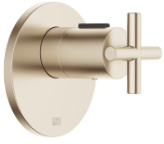

TARA xTOOL Concealed thermostat without diverter - Brushed Champagne (22kt Gold)

36 416 892 Product version from 5/1/2022

- Cover plate Ø 4-7/8"
- Temperature control handle with safety lock at 100 °F/ 38°C

(ADA)

	Brushed Champagne (22kt Gold)	36 416 892-46
	Chrome	36 416 892-00
	Brushed Platinum	36 416 892-06
	Platinum	36 416 892-08
	Brushed Durabronze (23kt Gold)	36 416 892-28
	Matte Black	36 416 892-33
	Brushed Bronze	36 416 892-42
	Champagne (22kt Gold)	36 416 892-47
	Brushed Chrome	36 416 892-93
	Brushed Dark Platinum	36 416 892-99

TARA xTOOL Concealed thermostat without diverter - Brushed Champagne (22kt Gold)

36 416 892 Product version from 5/1/2022
mm [inches]

**TARA xTOOL Concealed thermostat without diverter - Brushed Champagne
(22kt Gold)**