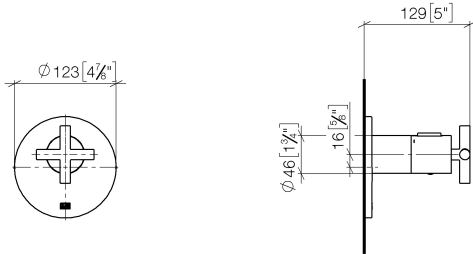

TARA xTOOL Concealed thermostat without diverter - Brushed Champagne (22kt Gold)

36 416 892 Product version from 5/1/2022

- Cover plate Ø 4-7/8"
- Temperature control handle with safety lock at 100 °F/ 38°C

TARA xTOOL Concealed thermostat without diverter - Brushed Champagne (22kt Gold)

36 416 892 Product version from 5/1/2022
mm [inches]

**TARA xTOOL Concealed thermostat without diverter - Brushed Champagne
(22kt Gold)**

36 416 892 Product version from 5/1/2022

Parts for other
finishes can be found
here: [Chrome](#)

Spare parts list

Number	Item Number	Designation	Number of units	Lead time
1	12 178 970 90	Extension 1-3/4" -	1	2
2	90 11 01 196 00 90	base	1	2
3	09 11 02 537-46	cover	1	30
4	09 31 11 048 90	pin	1	2
5	90 14 10 049 00 90	seal	1	2
6	90 21 02 112 00-46	sleeve	1	30
7	90 17 33 027 00-46	handle	1	30