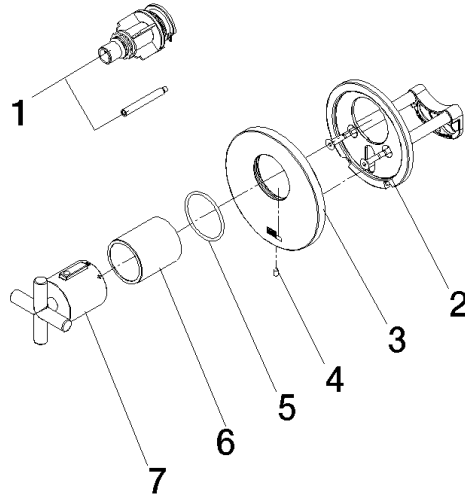

TARA xTOOL Concealed thermostat without diverter - Brushed Champagne (22kt Gold)

36 416 892 Product version from 5/1/2022
mm [inches]

**TARA xTOOL Concealed thermostat without diverter - Brushed Champagne
(22kt Gold)**

36 416 892 Product version from 5/1/2022

Parts for other
finishes can be found
here: [Chrome](#)

Spare parts list

Number	Item Number	Designation	Number of units	Lead time
1	12 178 970 90	Extension 1-3/4" -	1	2
2	90 11 01 196 00 90	base	1	2
3	09 11 02 537-46	cover	1	30
4	09 31 11 048 90	pin	1	2
5	90 14 10 049 00 90	seal	1	2
6	90 21 02 112 00-46	sleeve	1	30
7	90 17 33 027 00-46	handle	1	30