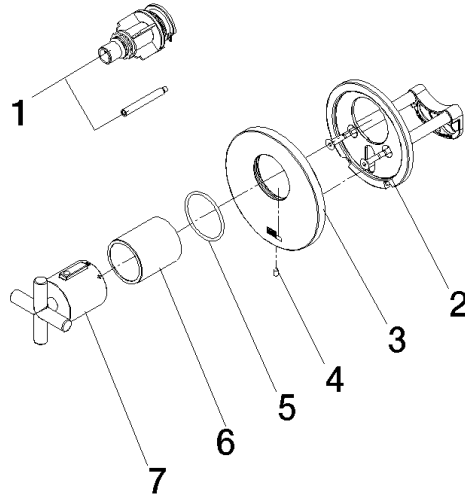

TARA xTOOL Concealed thermostat without diverter - Champagne (22kt Gold)

36 416 892 Product version from 5/1/2022

mm [inches]

TARA xTOOL Concealed thermostat without diverter - Champagne (22kt Gold)

36 416 892 Product version from 5/1/2022

Parts for other finishes can be found here: [Chrome](#)

Spare parts list

Number	Item Number	Designation	Number of units	Lead time
1	12 178 970 90	Extension 1-3/4" -	1	2
2	90 11 01 196 00 90	base	1	2
3	09 11 02 537-47	cover	1	30
4	09 31 11 048 90	pin	1	2
5	90 14 10 049 00 90	seal	1	2
6	90 21 02 112 00-47	sleeve	1	30
7	90 17 33 027 00-47	handle	1	30