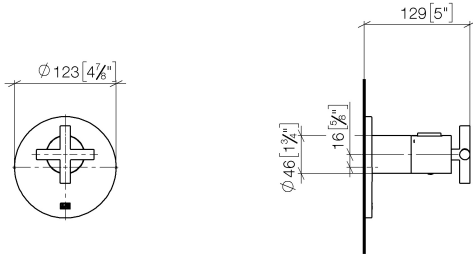

TARA xTOOL Concealed thermostat without diverter - Champagne (22kt Gold)

36 416 892 Product version from 5/1/2022

- Cover plate Ø 4-7/8"
 - Temperature control handle with safety lock at 100 °F/ 38°C
- (ADA)

TARA xTOOL Concealed thermostat without diverter - Champagne (22kt Gold)

36 416 892 Product version from 5/1/2022

mm [inches]

TARA xTOOL Concealed thermostat without diverter - Champagne (22kt Gold)

36 416 892 Product version from 5/1/2022

Parts for other finishes can be found here: [Chrome](#)

Spare parts list

Number	Item Number	Designation	Number of units	Lead time
1	12 178 970 90	Extension 1-3/4" -	1	2
2	90 11 01 196 00 90	base	1	2
3	09 11 02 537-47	cover	1	30
4	09 31 11 048 90	pin	1	2
5	90 14 10 049 00 90	seal	1	2
6	90 21 02 112 00-47	sleeve	1	30
7	90 17 33 027 00-47	handle	1	30