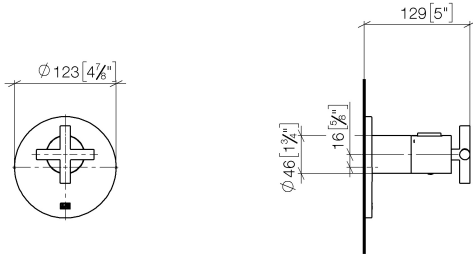

**TARA xTOOL Concealed thermostat without diverter - Brushed Chrome**

36 416 892 Product version from 5/1/2022

- Cover plate Ø 4-7/8"
  - Temperature control handle with safety lock at 100 °F/ 38°C
- (ADA)

## TARA xTOOL Concealed thermostat without diverter - Brushed Chrome

---

36 416 892 Product version from 5/1/2022

mm [inches]

**TARA xTOOL Concealed thermostat without diverter - Brushed Chrome**

36 416 892 Product version from 5/1/2022

Parts for other finishes can be found here: [Chrome](#)

**Spare parts list**

Number	Item Number	Designation	Number of units	Lead time
1	12 178 970 90	Extension 1-3/4" -	1	2
2	90 11 01 196 00 90	base	1	2
3	09 11 02 537-93	cover	1	20
4	09 31 11 048 90	pin	1	2
5	90 14 10 049 00 90	seal	1	2
6	90 21 02 112 00-93	sleeve	1	-
Spare part can no longer be ordered, please order the replacement item				
7	90 17 33 027 00-93	handle	1	20