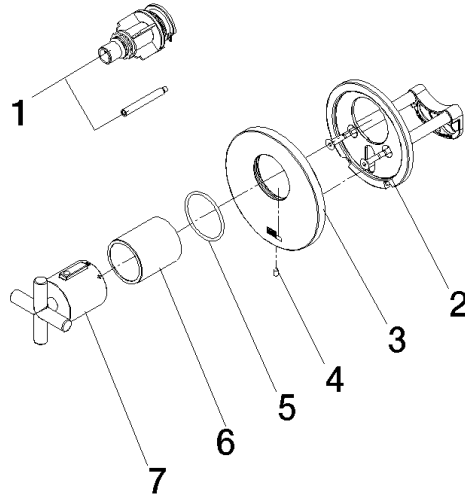

## TARA xTOOL Concealed thermostat without diverter - Brushed Chrome

---

36 416 892 Product version from 5/1/2022

mm [inches]

**TARA xTOOL Concealed thermostat without diverter - Brushed Chrome**

36 416 892 Product version from 5/1/2022

Parts for other finishes can be found here: [Chrome](#)

**Spare parts list**

Number	Item Number	Designation	Number of units	Lead time
1	12 178 970 90	Extension 1-3/4" -	1	2
2	90 11 01 196 00 90	base	1	2
3	09 11 02 537-93	cover	1	20
4	09 31 11 048 90	pin	1	2
5	90 14 10 049 00 90	seal	1	2
6	90 21 02 112 00-93	sleeve	1	-
Spare part can no longer be ordered, please order the replacement item				
7	90 17 33 027 00-93	handle	1	20