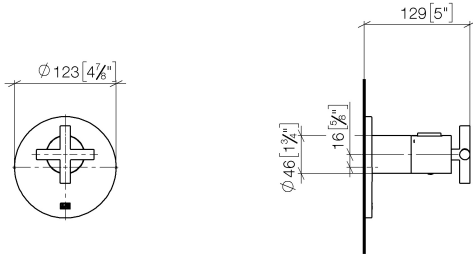

Required article

- xTOOL Concealed thermostat rough -** 35 517 970-90 0010
- Max. rough in depth "
 - Min. rough in depth "

TARA xTOOL Concealed thermostat without diverter - Brushed Dark Platinum

36 416 892 Product version from 5/1/2022

mm [inches]

TARA xTOOL Concealed thermostat without diverter - Brushed Dark Platinum

36 416 892 Product version from 5/1/2022

Spare parts list

Number	Item Number	Designation	Number of units	Lead time
1	12 178 970 90	Extension 1-3/4" -	1	2
2	90 11 01 196 00 90	base	1	2
3	09 11 02 537-99	cover	1	20
4	09 31 11 048 90	pin	1	2
5	90 14 10 049 00 90	seal	1	2
6	90 21 02 112 00-99	sleeve	1	20
7	90 17 33 027 00-99	handle	1	20