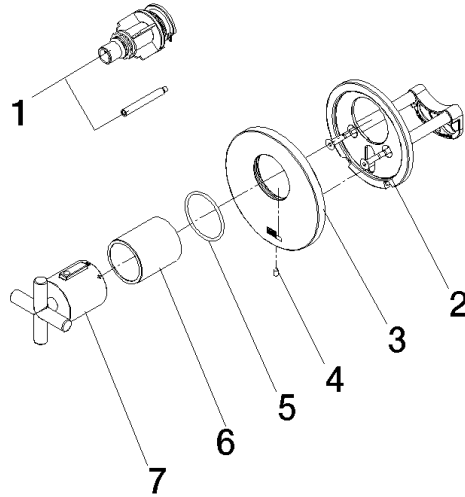

Required article

- xTOOL Concealed thermostat rough -** 35 517 970-90 0010
- Max. rough in depth "
 - Min. rough in depth "

TARA xTOOL Concealed thermostat without diverter - Brushed Dark Platinum

36 416 892 Product version from 5/1/2022

mm [inches]

TARA xTOOL Concealed thermostat without diverter - Brushed Dark Platinum

36 416 892 Product version from 5/1/2022

Spare parts list

Number	Item Number	Designation	Number of units	Lead time
1	12 178 970 90	Extension 1-3/4" -	1	2
2	90 11 01 196 00 90	base	1	2
3	09 11 02 537-99	cover	1	20
4	09 31 11 048 90	pin	1	2
5	90 14 10 049 00 90	seal	1	2
6	90 21 02 112 00-99	sleeve	1	20
7	90 17 33 027 00-99	handle	1	20