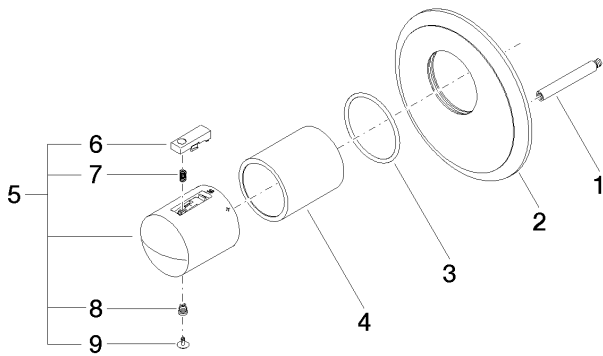

All dimensions in mm / inch = mm x 0,0394

Shower - Madison

xTOOL Concealed thermostat without volume control - polished chrome

Article number: 36 416 977-00

Shower - Madison

xTOOL Concealed thermostat without volume control - polished chrome

Article number: 36 416 977-00

Spare parts list

Number	Item Number	Designation	Number of units
1	04 31 09 095 00 90	bar	1
2	09 11 02 163-00	cover	1
3	09 14 10 049 90	seal	1
4	09 21 02 112-00	sleeve	1
5	04 17 33 005 01-00	handle	1
6	09 21 33 010-00	handle	1
7	09 16 02 027 90	spring	1
8	09 30 30 136 90	screw	1
9	09 31 20 049-00	plug	1