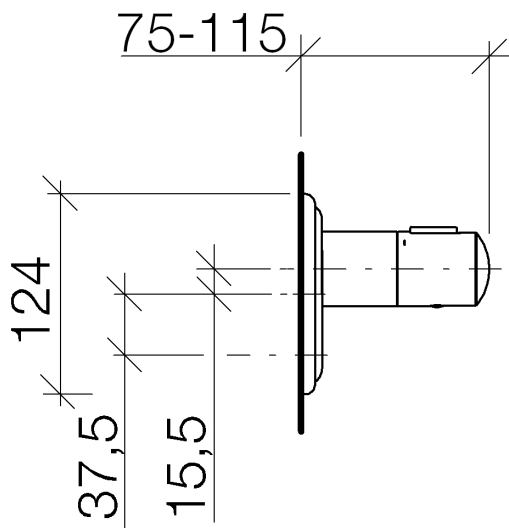

Shower - Madison

xTOOL Concealed thermostat without volume control - polished chrome

Article number: 36 416 977-00

polished chrome

Discontinued items available to order until 30.06.2020

Dimensional drawing

All dimensions in mm / inch = mm x 0,0394

Shower - Madison

xTOOL Concealed thermostat without volume control - polished chrome

Article number: 36 416 977-00

Shower - Madison

xTOOL Concealed thermostat without volume control - polished chrome

Article number: 36 416 977-00

Spare parts list

Number	Item Number	Designation	Number of units
1	04 31 09 095 00 90	bar	1
2	09 11 02 163-00	cover	1
3	09 14 10 049 90	seal	1
4	09 21 02 112-00	sleeve	1
5	04 17 33 005 01-00	handle	1
6	09 21 33 010-00	handle	1
7	09 16 02 027 90	spring	1
8	09 30 30 136 90	screw	1
9	09 31 20 049-00	plug	1