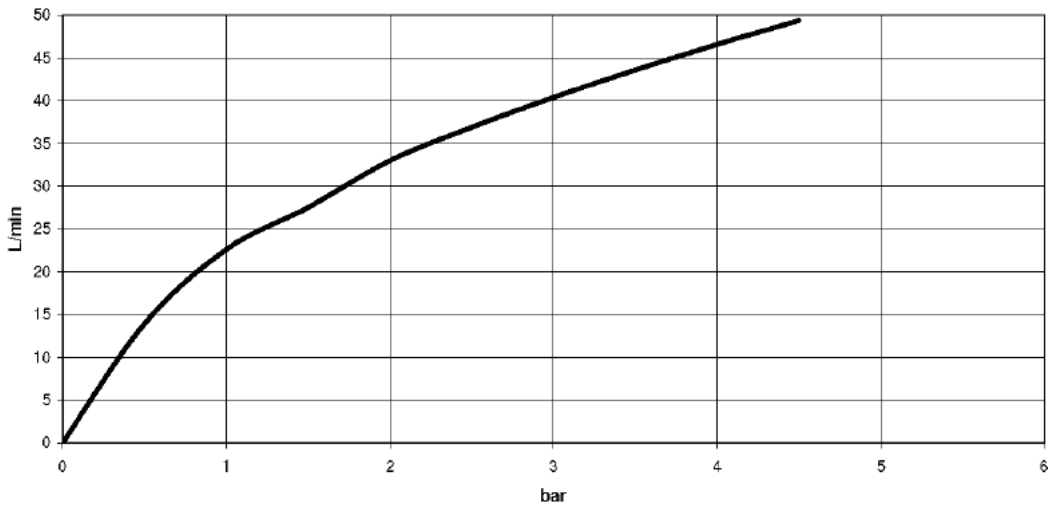

## Dimensional drawing

All dimensions in mm / inch = mm x 0,0394

Shower - Meta

xTOOL Concealed thermostat without volume control - polished chrome

Article number: 36 416 979-00

### Flow rate chart