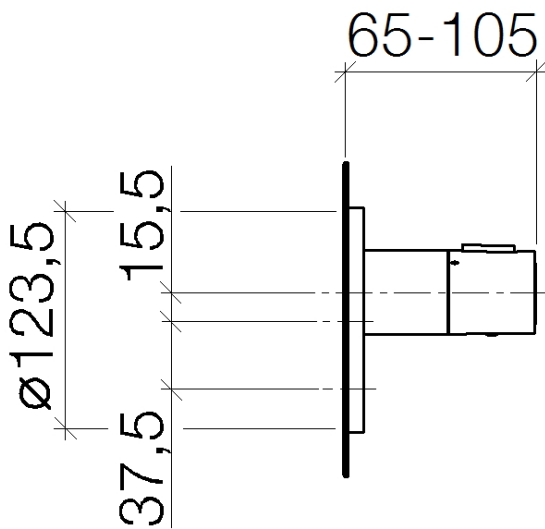

## Shower - Meta

xTOOL Concealed thermostat without volume control - polished chrome

Article number: 36 416 979-00

polished chrome

Discontinued items available to order until 30.06.2020

## Dimensional drawing

All dimensions in mm / inch = mm x 0,0394

Shower - Meta

xTOOL Concealed thermostat without volume control - polished chrome

Article number: 36 416 979-00

### Flow rate chart

## Shower - Meta

xTOOL Concealed thermostat without volume control - polished chrome

Article number: 36 416 979-00