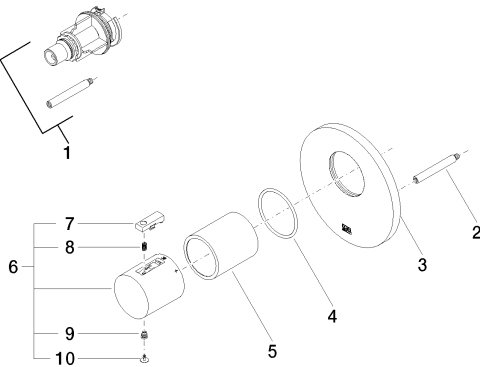

## Dimensional drawing

All dimensions in mm / inch = mm x 0,0394

Shower - Meta

xTOOL Concealed thermostat without volume control - polished chrome

Article number: 36 416 979-00

### Flow rate chart

## Shower - Meta

xTOOL Concealed thermostat without volume control - polished chrome

Article number: 36 416 979-00

### Spare parts list

Number	Item Number	Designation	Number of units
1	12 178 970 90	Extension 1-3/4" -	1
2	04 31 09 095 00 90	bar	1
3	09 11 02 162-00	cover	1
4	09 14 10 049 90	seal	1
5	09 21 02 112-00	sleeve	1
6	04 17 33 004 01-00	handle	1
7	09 21 33 010-00	handle	1
8	09 16 02 027 90	spring	1
9	09 30 30 136 90	screw	1
10	09 31 20 049-00	plug	1