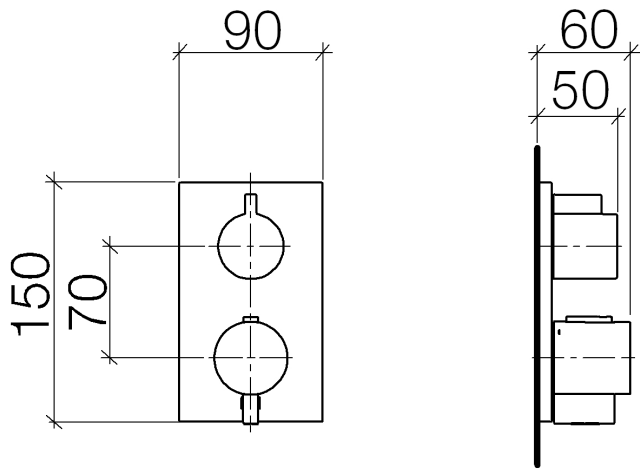

Shower - CL.1

Concealed thermostat with one-way volume control - polished chrome

Article number: 36 425 670-00 0010

- Cover plate 5-7/8" x 3-1/2"
- Temperature control handle with safety lock at 100 °F/ 38°C
- Max. temperature can be set on the trim

Codes & Standards

- ASME A112.18.1/CSA B125.1
- ADA

- (ADA)

polished chrome

Accessory is required for this item.

Shower - CL.1

Concealed thermostat with one-way volume control - polished chrome

Article number: 36 425 670-00 0010

Dimensional drawing

All dimensions in mm / inch = mm x 0,0394

Flow rate chart

Shower - CL.1

Concealed thermostat with one-way volume control - polished chrome

Article number: 36 425 670-00 0010

Other surface finishes

35 426 970-90 0010

Concealed thermostat with integrated supply stops -

Shower - CL.1

Concealed thermostat with one-way volume control - polished chrome

Article number: 36 425 670-00 0010

Spare parts list

Number	Item Number	Designation	Number of units
1	90 90 03 166 00 90	top	1
2	09 12 12 053-00	base	1
3	04 29 06 111 00-00	spindle	1
4	09 23 30 023 90	nut	2
5	09 12 12 002 90	fixing cap	1
6	09 20 67 006-00	handle	1
7	04 17 33 006 00-00	handle	1
8	09 21 33 010-00	handle	1
9	09 16 02 027 90	spring	1
10	09 20 33 006-00	handle	1
11	09 30 30 159-00	screw	1
12	09 30 30 160-00	screw	1
13	09 30 30 124 90	screw	1
14	09 12 12 052 90	base	1
15	09 12 12 054 90	base	1
16	09 28 10 152 90	regulator	1
17	04 29 06 024 00-00	spindle	1
18	09 12 12 051-00	base	1
19	09 31 11 134 90	pin	1
20	09 11 02 222-00	plate	1
21	09 30 30 157 90	screw	4
22	09 30 01 188 90	disc	1
23	90 30 01 190 00 90	disc	1
24	09 23 01 124 90	sleeve	2
25	09 18 40 077 90	sleeve	2
26	09 24 04 257 90	nut	2
27	90 15 02 012 00 90	cartridge	1