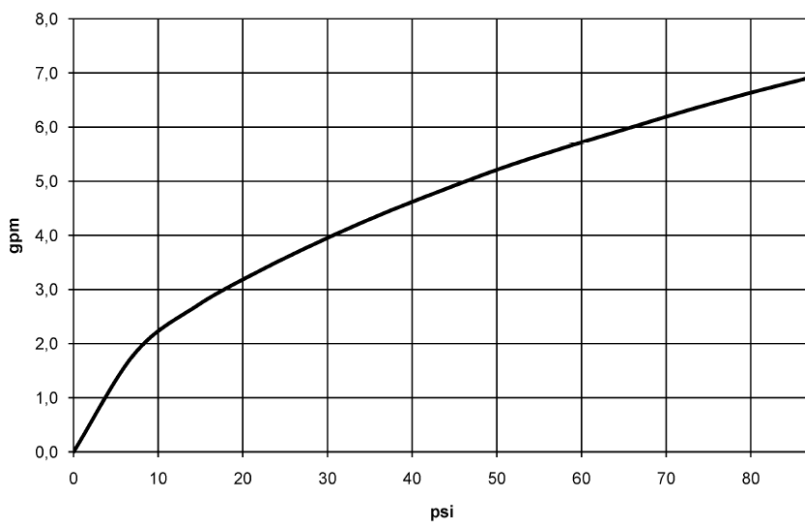

Shower - CL.1

Concealed thermostat with one-way volume control - polished chrome

Article number: 36 425 670-00 0010

- Cover plate 5-7/8" x 3-1/2"
- Temperature control handle with safety lock at 100 °F/ 38°C
- Max. temperature can be set on the trim

Codes & Standards

- ASME A112.18.1/CSA B125.1
- ADA

- (ADA)

polished chrome

Accessory is required for this item.

Shower - CL.1

Concealed thermostat with one-way volume control - polished chrome

Article number: 36 425 670-00 0010

Dimensional drawing

All dimensions in mm / inch = mm x 0,0394

Flow rate chart

Shower - CL.1

Concealed thermostat with one-way volume control - polished chrome

Article number: 36 425 670-00 0010

Other surface finishes