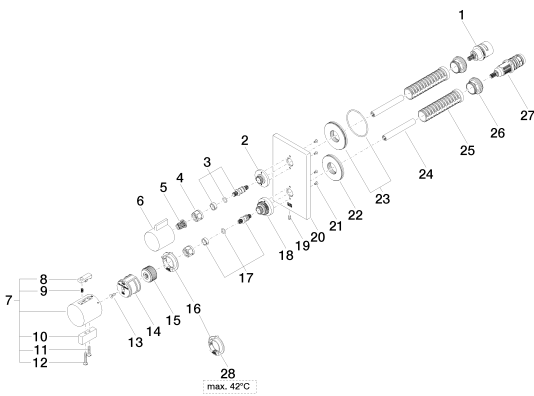

Dimensional drawing

All dimensions in mm / inch = mm x 0,0394

Flow rate chart

Shower - CL.1

Concealed thermostat with one-way volume control - polished chrome

Article number: 36 425 670-00 0010

Other surface finishes

35 426 970-90 0010

Concealed thermostat with integrated supply stops -

Shower - CL.1

Concealed thermostat with one-way volume control - polished chrome

Article number: 36 425 670-00 0010

Spare parts list

Number	Item Number	Designation	Number of units
1	90 90 03 166 00 90	top	1
2	09 12 12 053-00	base	1
3	04 29 06 111 00-00	spindle	1
4	09 23 30 023 90	nut	2
5	09 12 12 002 90	fixing cap	1
6	09 20 67 006-00	handle	1
7	04 17 33 006 00-00	handle	1
8	09 21 33 010-00	handle	1
9	09 16 02 027 90	spring	1
10	09 20 33 006-00	handle	1
11	09 30 30 159-00	screw	1
12	09 30 30 160-00	screw	1
13	09 30 30 124 90	screw	1
14	09 12 12 052 90	base	1
15	09 12 12 054 90	base	1
16	09 28 10 152 90	regulator	1
17	04 29 06 024 00-00	spindle	1
18	09 12 12 051-00	base	1
19	09 31 11 134 90	pin	1
20	09 11 02 222-00	plate	1
21	09 30 30 157 90	screw	4
22	09 30 01 188 90	disc	1
23	90 30 01 190 00 90	disc	1
24	09 23 01 124 90	sleeve	2
25	09 18 40 077 90	sleeve	2
26	09 24 04 257 90	nut	2
27	90 15 02 012 00 90	cartridge	1