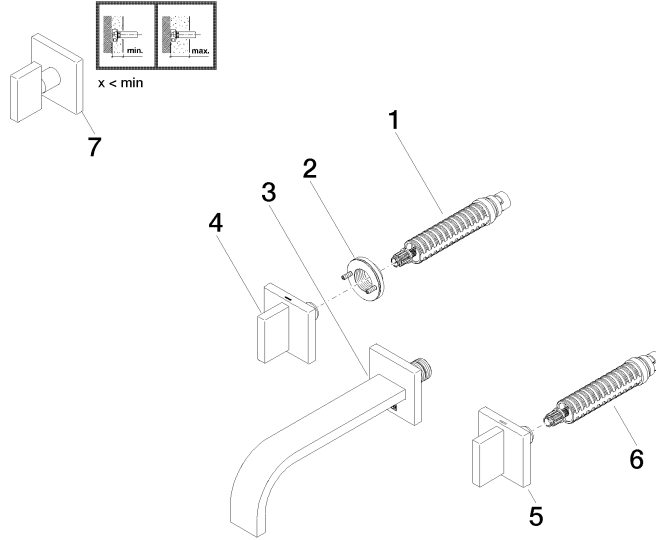

MEM Wall-mounted three-hole lavatory mixer without drain - Brushed Champagne (22kt Gold)

36 712 782 Product version from 10/27/2020

- 7-7/8" Projection
- Rigid spout
- Rectangular aerated stream
- Valve hole diameter 1-5/8"
- Spout hole diameter 1-5/8"
- Individual flanges 2-3/8" x 2-3/8"
- Water flow rate limited to max. 1.2 gpm
- lead-free
- This product can help a building meet the requirements of Green Building Rating Systems, e.g. LEED®, BREEAM®, DGNB **(ADA)**

Required article

Rough for wall-mounted faucet , spout in center - 35 700 970-90 0010

- Max. rough in depth "
- Min. rough in depth "

Required article

Rough for wall-mounted faucet flexible positioning - 35 720 970-90 0010

- Max. rough in depth "
- Min. rough in depth "

MEM Wall-mounted three-hole lavatory mixer without drain - Brushed Champagne (22kt Gold)

36 712 782 Product version from 10/27/2020
mm [inches]

Codes & Standards

36 712 782 Product version from 10/27/2020

Spare parts list

Number	Item Number	Designation	Number of units	Lead time
1	90 90 03 156 00 90	top	1	2
2	90 21 02 108 00 90	disc	1	2
3	13 800 782-46 0010	MEM Lavatory spout, wall-mounted without drain - Brushed Champagne (22kt Gold)	1	-
Spare part can no longer be ordered, please order the replacement item				
4	90 20 78 002 07-46	handle (hot)	1	30
5	90 20 78 002 06-46	handle (cold)	1	30
6	90 90 03 157 00 90	top	1	2
7	90 20 78 002 01-46	handle	1	30