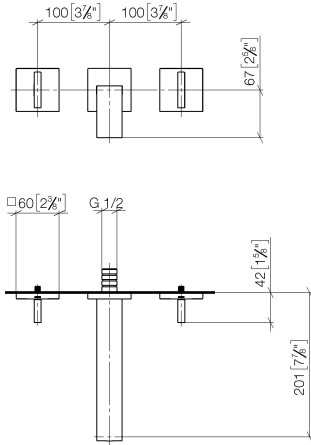

MEM Wall-mounted three-hole lavatory mixer without drain - Brushed Champagne (22kt Gold)

36 712 782 Product version from 10/27/2020

- 7-7/8" Projection
- Rigid spout
- Rectangular aerated stream
- Valve hole diameter 1-5/8"
- Spout hole diameter 1-5/8"
- Individual flanges 2-3/8" x 2-3/8"
- Water flow rate limited to max. 1.2 gpm
- lead-free
- This product can help a building meet the requirements of Green Building Rating Systems, e.g. LEED®, BREEAM®, DGNB **(ADA)**

Required article

Rough for wall-mounted faucet , spout in center - 35 700 970-90 0010

- Max. rough in depth "
- Min. rough in depth "

Required article

Rough for wall-mounted faucet flexible positioning - 35 720 970-90 0010

- Max. rough in depth "
- Min. rough in depth "

MEM Wall-mounted three-hole lavatory mixer without drain - Brushed Champagne (22kt Gold)

36 712 782 Product version from 10/27/2020
mm [inches]

Codes & Standards

36 712 782 Product version from 10/27/2020

Spare parts list

Number	Item Number	Designation	Number of units	Lead time
1	90 90 03 156 00 90	top	1	2
2	90 21 02 108 00 90	disc	1	2
3	13 800 782-46 0010	MEM Lavatory spout, wall-mounted without drain - Brushed Champagne (22kt Gold)	1	-
Spare part can no longer be ordered, please order the replacement item				
4	90 20 78 002 07-46	handle (hot)	1	30
5	90 20 78 002 06-46	handle (cold)	1	30
6	90 90 03 157 00 90	top	1	2
7	90 20 78 002 01-46	handle	1	30