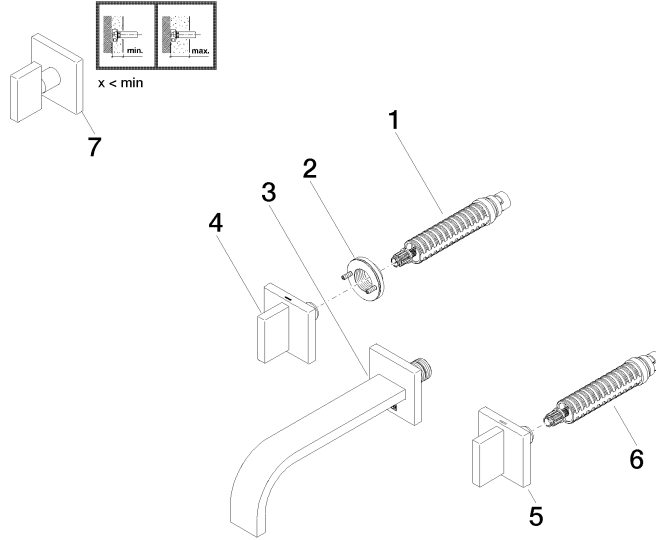

## MEM Wall-mounted three-hole lavatory mixer without drain - Champagne (22kt Gold)

36 712 782 Product version from 10/27/2020

- 7-7/8" Projection
- Rigid spout
- Rectangular aerated stream
- Valve hole diameter 1-5/8"
- Spout hole diameter 1-5/8"
- Individual flanges 2-3/8" x 2-3/8"
- Water flow rate limited to max. 1.2 gpm
- lead-free
- This product can help a building meet the requirements of Green Building Rating Systems, e.g. LEED®, BREEAM®, DGNB **(ADA)**

### Required article

- Rough for wall-mounted faucet flexible positioning -** 35 720 970-90 0010
- Max. rough in depth "
  - Min. rough in depth "

# MEM Wall-mounted three-hole lavatory mixer without drain - Champagne (22kt Gold)

36 712 782 Product version from 10/27/2020  
mm [inches]

## Certificates

IAPMO\_N-4976 IAPMO\_6397 IAPMO\_8834

**MEM Wall-mounted three-hole lavatory mixer without drain - Champagne (22kt Gold)**

36 712 782 Product version from 10/27/2020

**Spare parts list**

Number	Item Number	Designation	Number of units	Lead time
1	90 90 03 156 00 90	top	1	2
2	90 21 02 108 00 90	disc	1	2
3	13 800 782-47 0010	MEM Lavatory spout, wall-mounted without drain - Champagne (22kt Gold)	1	-
Spare part can no longer be ordered, please order the replacement item				
4	90 20 78 002 07-47	handle ( hot )	1	30
5	90 20 78 002 06-47	handle ( cold )	1	30
6	90 90 03 157 00 90	top	1	2
7	90 20 78 002 01-47	handle	1	30