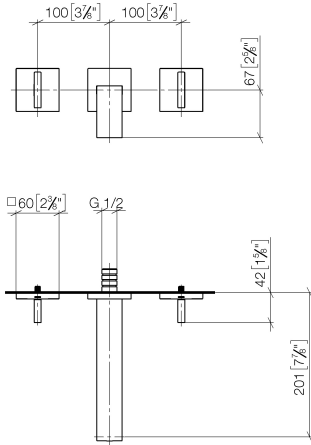

## MEM Wall-mounted three-hole lavatory mixer without drain - Champagne (22kt Gold)

36 712 782 Product version from 10/27/2020

- 7-7/8" Projection
- Rigid spout
- Rectangular aerated stream
- Valve hole diameter 1-5/8"
- Spout hole diameter 1-5/8"
- Individual flanges 2-3/8" x 2-3/8"
- Water flow rate limited to max. 1.2 gpm
- lead-free
- This product can help a building meet the requirements of Green Building Rating Systems, e.g. LEED®, BREEAM®, DGNB **(ADA)**

### Required article

- Rough for wall-mounted faucet , spout in center -** 35 700 970-90 0010
- Max. rough in depth "
  - Min. rough in depth "

### Required article

- Rough for wall-mounted faucet flexible positioning -** 35 720 970-90 0010
- Max. rough in depth "
  - Min. rough in depth "

# MEM Wall-mounted three-hole lavatory mixer without drain - Champagne (22kt Gold)

36 712 782 Product version from 10/27/2020  
mm [inches]