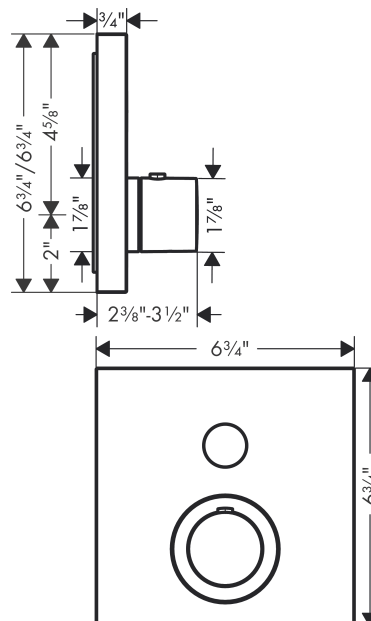

Item details

List Price

Technology

Compliance

Product image

Scale drawing

AXOR ShowerSelect
AXOR ShowerSelect Square Thermostatic 1-Function Trim
 Finishes : **brushed nickel** Part no. : **36714821**

Exploded drawing

Year of production: >02/16

AXOR ShowerSelect
AXOR ShowerSelect Square Thermostatic 1-Function Trim
 Finishes : **brushed nickel** Part no. : **36714821**

Spare parts list

Year of production: >02/16

Pos.	Description	Part no.	Price	PU
1	non return valve (pressure-resistant up to 2 MPa)	92594000	-	1
2	non return valve	97980000	-	1
3	noise reduction	94073000	-	1
4	O-ring 16x2	98133000	-	1
5	O-ring 36x2	98156000	-	1
6	set of screws	96525000	-	1
7	shut off unit	95758000	-	1
8	nut	98368000	-	1
9	Select-adapter	92219000	-	1
10	thermostat cartridge	98282001	-	1
11	O-ring 20x1,5	98197000	-	1
12	O-ring 25x1,5	98146000	-	1
13	O-ring 25x2,5	92146000	-	1
14	nut	98913000	-	1
15	holder for escutcheon	98793000	-	1
16	set of fixing screws	96454000	-	1
17	set of symbols	92544610	-	1
18	escutcheon 170 / 170 mm	92637821	-	1
19	O-ring 48x4	98414000	-	1
20	adapter for handle	98701000	-	1
21	handle for thermostat	92534820	-	1
22	sleeve	92546820	-	1
23	safety set for temperature control	97334000	-	1
24	nut and flange	92696000	-	1
25	fit-up aid	92540000	-	1
26	extension 25 mm	13595000	-	1
27	extension 22 mm	97407820	-	1
28	compensation set 1°	95521000	-	1
a	set of fixing screws	97747000	-	1
b	symbol head shower Rain large	93571610	-	1
c	symbol head shower Rain small	93572610	-	1
d	symbol handshower	93573610	-	1
e	symbol Flood jet	93574610	-	1
f	symbol Whirl	93575610	-	1
g	symbol Mono	93576610	-	1
h	symbol tub	93577610	-	1
i	symbol body shower	93578610	-	1
j	symbol ON/OFF	93579610	-	1