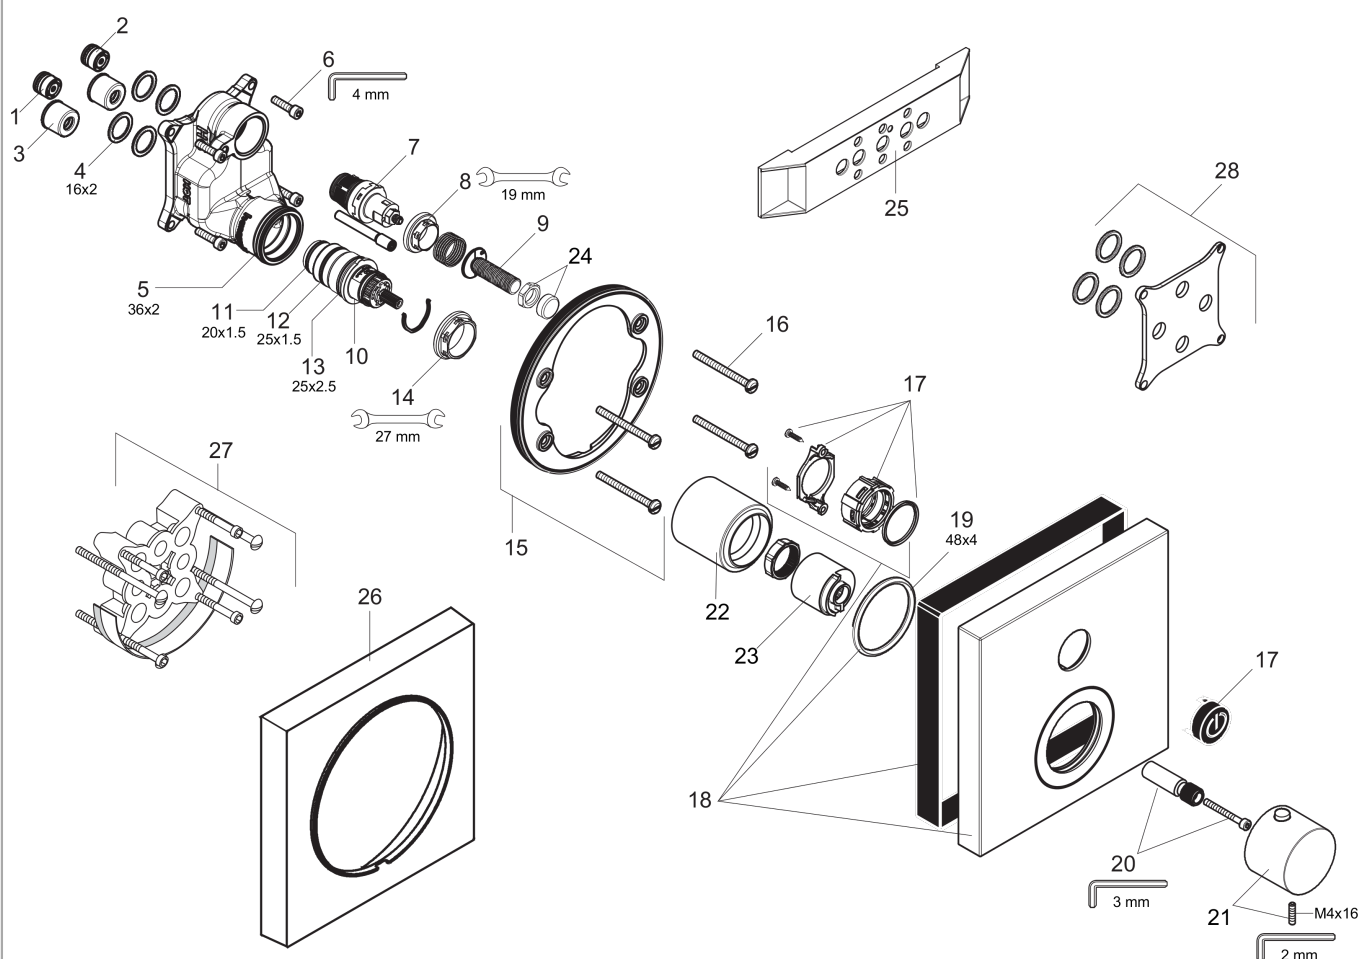

AXOR ShowerSelect
AXOR ShowerSelect Square Thermostatic 1-Function Trim
 Finishes : **brushed nickel** Part no. : **36714821**

Description

Features

- Select push-button on/off control for 1 outlet
- Flow: 7.00 GPM (26.5 L/Min)
- Thermostatic cartridge, Start/stop cartridge
- Anti-scald 100° safety stop
- Optimized for water-efficient shower products

Year of production: >02/16

AXOR ShowerSelect
AXOR ShowerSelect Square Thermostatic 1-Function Trim
 Finishes : **brushed nickel** Part no. : **36714821**

Spare parts list

Year of production: >02/16

Pos.	Description	Part no.	Price	PU
1	non return valve (pressure-resistant up to 2 MPa)	92594000	-	1
2	non return valve	97980000	-	1
3	noise reduction	94073000	-	1
4	O-ring 16x2	98133000	-	1
5	O-ring 36x2	98156000	-	1
6	set of screws	96525000	-	1
7	shut off unit	95758000	-	1
8	nut	98368000	-	1
9	Select-adapter	92219000	-	1
10	thermostat cartridge	98282001	-	1
11	O-ring 20x1,5	98197000	-	1
12	O-ring 25x1,5	98146000	-	1
13	O-ring 25x2,5	92146000	-	1
14	nut	98913000	-	1
15	holder for escutcheon	98793000	-	1
16	set of fixing screws	96454000	-	1
17	set of symbols	92544610	-	1
18	escutcheon 170 / 170 mm	92637821	-	1
19	O-ring 48x4	98414000	-	1
20	adapter for handle	98701000	-	1
21	handle for thermostat	92534820	-	1
22	sleeve	92546820	-	1
23	safety set for temperature control	97334000	-	1
24	nut and flange	92696000	-	1
25	fit-up aid	92540000	-	1
26	extension 25 mm	13595000	-	1
27	extension 22 mm	97407820	-	1
28	compensation set 1°	95521000	-	1
a	set of fixing screws	97747000	-	1
b	symbol head shower Rain large	93571610	-	1
c	symbol head shower Rain small	93572610	-	1
d	symbol handshower	93573610	-	1
e	symbol Flood jet	93574610	-	1
f	symbol Whirl	93575610	-	1
g	symbol Mono	93576610	-	1
h	symbol tub	93577610	-	1
i	symbol body shower	93578610	-	1
j	symbol ON/OFF	93579610	-	1