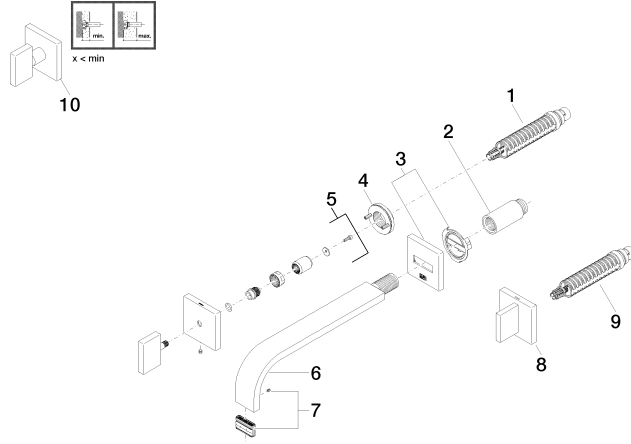

# MEM Wall-mounted three-hole lavatory mixer without drain - Brushed Durabronz (23kt Gold)

36 717 782 Product version from 10/27/2020

- 9-1/2" Projection
- Rigid spout
- Rectangular aerated stream
- Valve hole diameter 1-5/8"
- Spout hole diameter 1-5/8"
- Individual flanges 2-3/8" x 2-3/8"
- Water flow rate limited to max. 1.2 gpm
- lead-free
- This product can help a building meet the requirements of Green Building Rating Systems, e.g. LEED®, BREEAM®, DGNB

## Required article

**Rough for wall-mounted faucet flexible positioning -** 35 720 970-90 0010

- Max. rough in depth "
- Min. rough in depth "

## MEM Wall-mounted three-hole lavatory mixer without drain - Brushed Durabronz (23kt Gold)

---

36 717 782 Product version from 10/27/2020  
mm [inches]

### Certificates

---

IAPMO\_6397

**MEM Wall-mounted three-hole lavatory mixer without drain - Brushed Durabronz (23kt Gold)**

36 717 782 Product version from 10/27/2020

**Spare parts list**

Number	Item Number	Designation	Number of units	Lead time
1	90 90 03 156 00 90	top	1	2
2	09 24 03 081 10 90	extension	1	2
3	90 27 78 035 00-28	rosette	1	20
4	90 21 02 108 00 90	disc	2	2
5	90 20 78 002 07-28	handle ( hot )	1	20
6	04 28 22 148 10-28	spout	1	20
7	90 29 03 118 00 90	aerator	1	2
8	90 20 78 002 06-28	handle ( cold )	1	20
9	90 90 03 157 00 90	top	1	2
10	90 20 78 002 01-28	handle	1	20