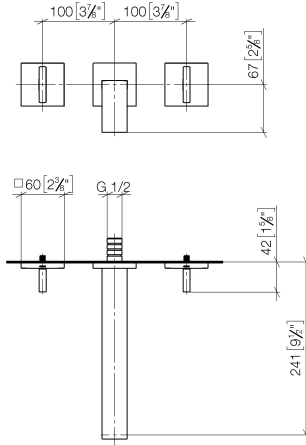

# MEM Wall-mounted three-hole lavatory mixer without drain - Brushed Durabronz (23kt Gold)

36 717 782 Product version from 10/27/2020

- 9-1/2" Projection
- Rigid spout
- Rectangular aerated stream
- Valve hole diameter 1-5/8"
- Spout hole diameter 1-5/8"
- Individual flanges 2-3/8" x 2-3/8"
- Water flow rate limited to max. 1.2 gpm
- lead-free
- This product can help a building meet the requirements of Green Building Rating Systems, e.g. LEED®, BREEAM®, DGNB

## Required article

**Rough for wall-mounted faucet , spout in center -** 35 700 970-90 0010

- Max. rough in depth "
- Min. rough in depth "

## Required article

**Rough for wall-mounted faucet flexible positioning -** 35 720 970-90 0010

- Max. rough in depth "
- Min. rough in depth "

## MEM Wall-mounted three-hole lavatory mixer without drain - Brushed Durabronz (23kt Gold)

---

36 717 782 Product version from 10/27/2020  
mm [inches]