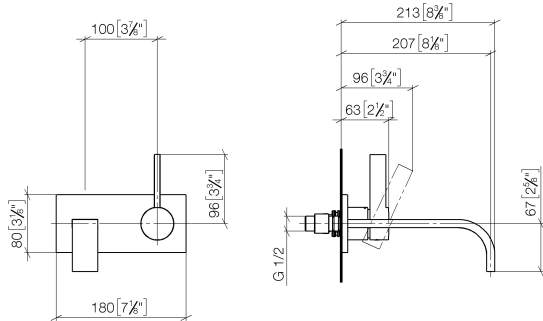

## MEM Wall-mounted single-lever mixer with cover plate without drain - Brushed Champagne (22kt Gold)

36 864 782

- 8-1/8" Projection
  - Rigid spout
  - Rectangular aerated stream
  - Spout hole diameter 1-1/2"
  - Hole diameter single-lever mixer 2-1/4"
  - Cover plate 3-1/8" x 7-1/8"
  - Water flow rate limited to max. 1.2 gpm
  - lead-free
  - This product can help a building meet the requirements of Green Building Rating Systems, e.g. LEED®, BREEAM®, DGNB
- (ADA)**

### Required article

**Rough for wall-mounted faucet -** 35 860 970-90 0010

- Max. rough in depth "
- Min. rough in depth "
- Rough can be rotated to position the lever on top or to the left of the spout.

## MEM Wall-mounted single-lever mixer with cover plate without drain - Brushed Champagne (22kt Gold)

36 864 782  
mm [inches]

### Flow rate chart