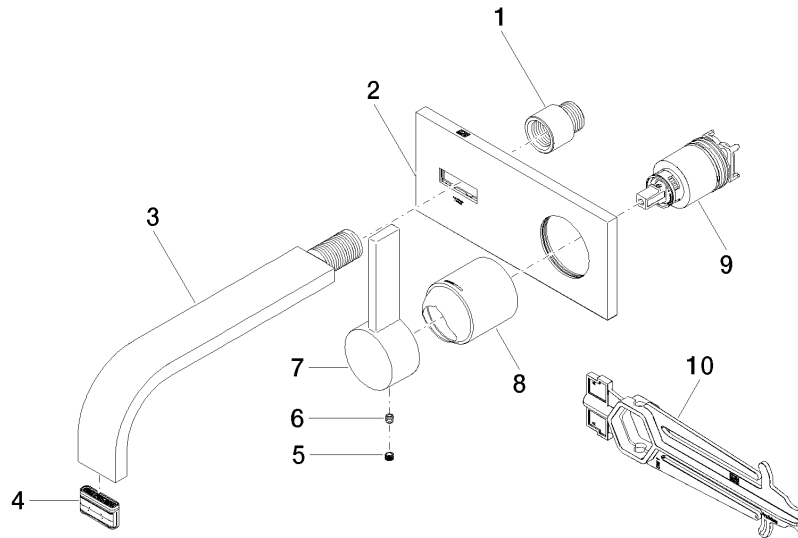

### Required article

**Rough for wall-mounted faucet -** 35 860 970-90 0010

- Max. rough in depth "
- Min. rough in depth "
- Rough can be rotated to position the lever on top or to the left of the spout.

---

36 864 782

Certificates

---

IAPMO\_N-4976

IAPMO\_6397

IAPMO\_4976 (

**MEM Wall-mounted single-lever mixer with cover plate without drain - Brushed  
Champagne (22kt Gold)**

36 864 782

**Spare parts list**

Number	Item Number	Designation	Number of units	Lead time
1	09 24 03 072 10 90	nipple	1	2
2	90 11 01 170 00-46	plate	1	30
3	04 28 22 149 10-46	spout	1	30
4	90 29 03 118 00 90	aerator	1	2
5	90 31 20 109 00 90	plug	1	2
6	90 31 11 030 00 90	pin	1	2
7	09 20 78 058-46	handle	1	60
8	09 11 02 288-46	cover	1	60
9	90 15 05 064 01 90	cartridge	1	2
10	90 30 09 064 00 90	key	1	2