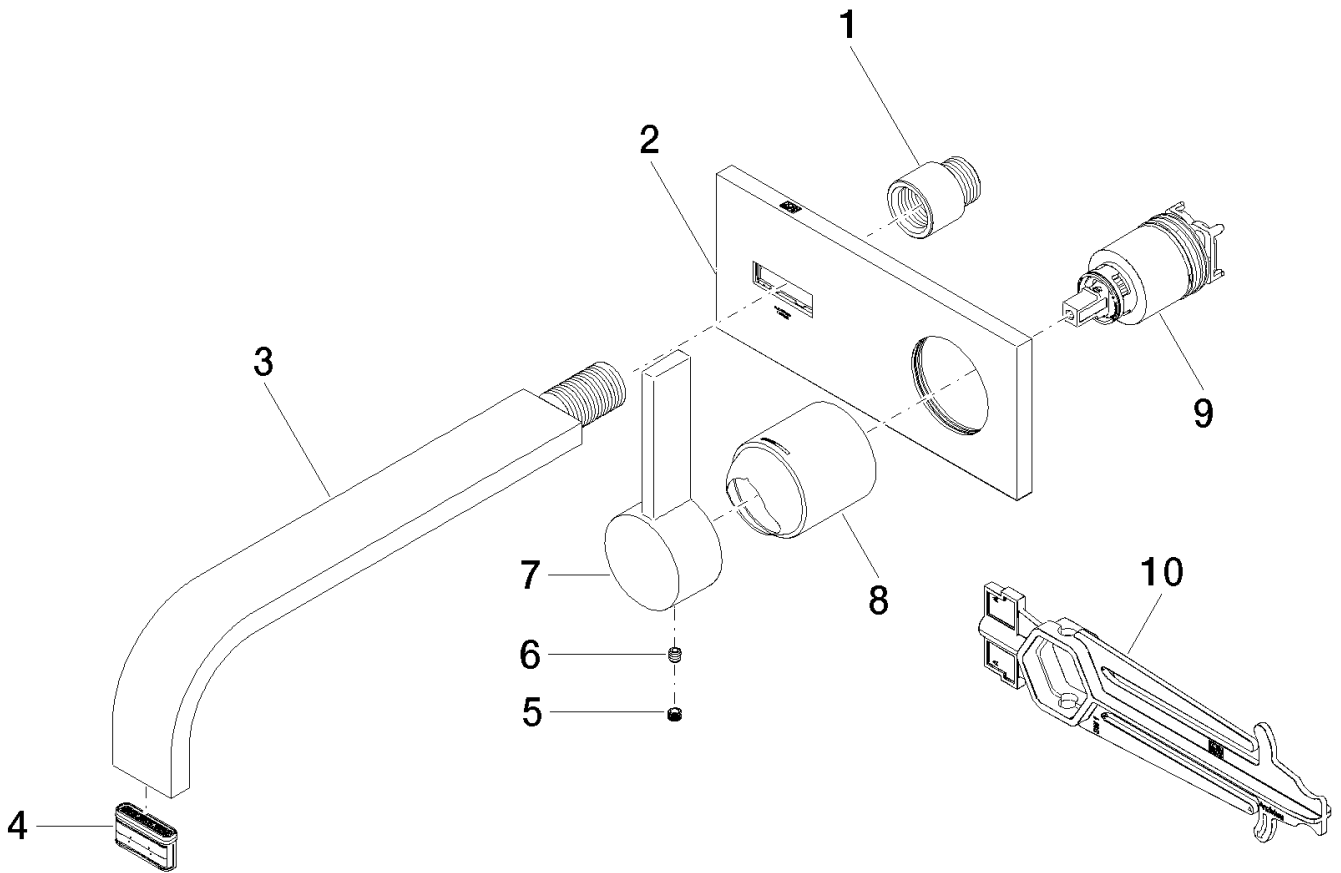

Washbasin - MEM

MEM Wall-mounted single-lever basin mixer with cover plate without pop-up waste - Chrome

Article number: 36 865 782-00 0010

Washbasin - MEM

MEM Wall-mounted single-lever basin mixer with cover plate without pop-up waste - Chrome

Article number: 36 865 782-00 0010

Spare parts list

Position	Quantity used	Item Number	Spare part	Delivery time (Working days)
1	1	09 24 03 072 10 90	nipple	2
2	1	90 11 01 170 00-00	plate	10
3	1	04 28 22 148 10-00	spout	10
4	1	90 29 03 118 00 90	aerator	2
5	1	90 31 20 109 00 90	plug	2
6	1	90 31 11 030 00 90	pin	2
7	1	09 20 78 058-00	handle	10
8	1	09 11 02 288-00	cover	10
9	1	90 15 05 064 01 90	cartridge	2
10	1	90 30 09 064 00 90	key	2