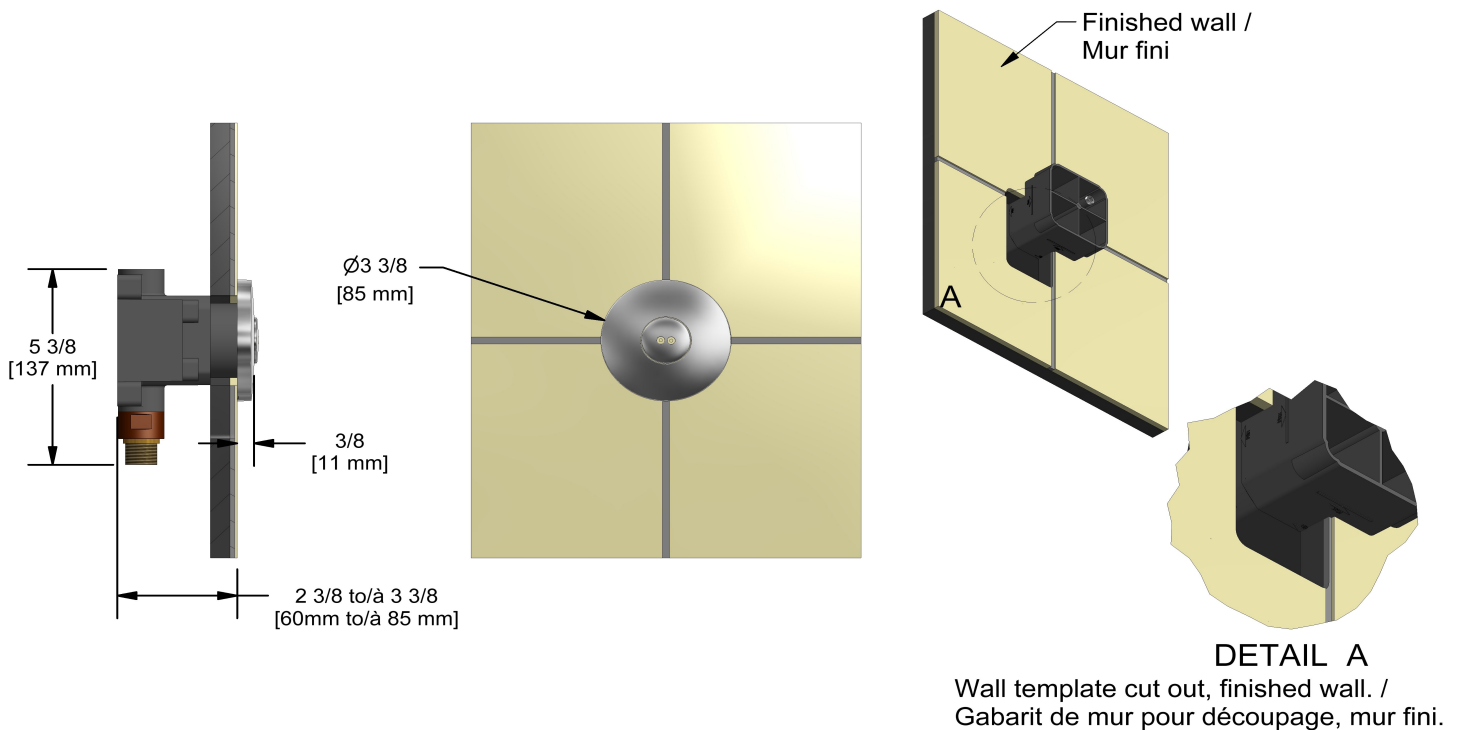

Specifications

Descriptions

- Rotating jet
- 1/2" inlet male NPT
- Special rough included
- Must be ordered at the same time as the valve rough

Available colors

- C : Chrome

Available flow

- 3.7 L/min, 1 gpm (US) 60psi

Certifications

- CSA B125.1
- ASME A112.18.1
- CMR248 Approval

Spin tile body jet
369

UPC®

Sizes, models and finishes may differ from those presented.

Warranty

This Riobel Inc. product you have purchased carries a Limited Lifetime Warranty on the chrome, PVD finish, blacks and all working parts and is guaranteed from the initial purchase date against all manufacturing defects. All other finishes, including plastic components, are guaranteed for one year. All electric and/or electronic parts are covered by a 5-year limited warranty. The warranty offered on our products will be honored only if the installation is performed by a certified master plumber.