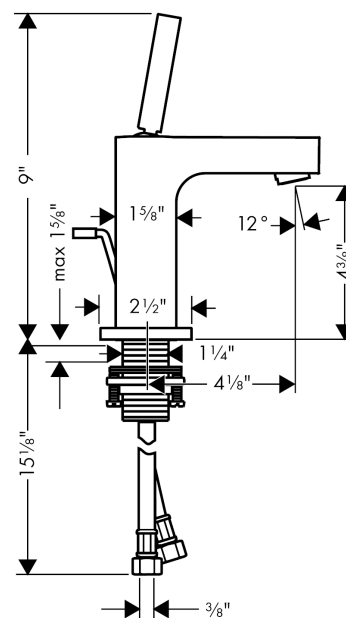

AXOR Citterio
AXOR Citterio Single-Hole Faucet, 1.2 GPM
 Finishes : **chrome** Part no. : **39010001**

Description

Features

- consists of: Single-handle faucet, Pop-up drain
- Aerated spray
- Flow: 1.2 GPM (4.5 L/Min)
- Joystick ceramic cartridge
- Includes pop-up drain

Item details

Technology

Design awards

DESIGN PLUS

powered by: **ISH**

Compliance

Product image

Scale drawing

AXOR Citterio
AXOR Citterio Single-Hole Faucet, 1.2 GPM
Finishes : **chrome** Part no. : **39010001**

Exploded drawing

Year of production: >07/16

AXOR Citterio
AXOR Citterio Single-Hole Faucet, 1.2 GPM
 Finishes : **chrome** Part no. : **39010001**

Spare parts list

Year of production: >07/16

Pos.	Description	Part no.	Price	PU
1	handle	39091000	-	1
2	hollow set screw M6x6	97660000	-	1
3	escutcheon	96671000	-	1
4	O-ring 33x1,5	98164000	-	1
5	nut	97157000	-	1
6	cartridge, assy	96339000	-	1
7	aerator M24x1 (4,5 l/min)	92877000	-	1
8	escutcheon	95396000	-	1
9	O-ring 36x2	98156000	-	1
10	fixing set (Ø 32)	13961000	-	1
11	connection hose 18½" M8x0,75 3/8"	96321001	-	1
12	pull rod	96923000	-	1
a	O-ring 35x2	92604000	-	1
b	pop up waste	94159000	-	1
c	service tool for disassembling the handle	92124000	-	1