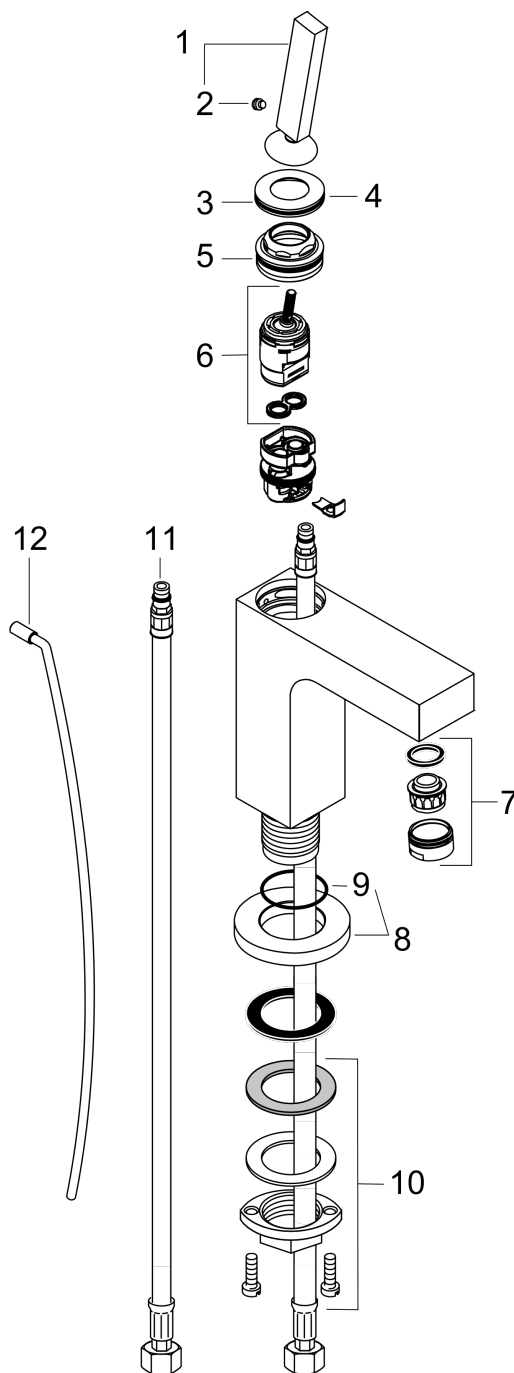

AXOR Citterio
AXOR Citterio Single-Hole Faucet, 1.2 GPM
 Finishes : **chrome** Part no. : **39010001**

Description

Features

- consists of: Single-handle faucet, Pop-up drain
- Aerated spray
- Flow: 1.2 GPM (4.5 L/Min)
- Joystick ceramic cartridge
- Includes pop-up drain

Item details

Technology

Design awards

DESIGN PLUS

powered by: **ISH**

Compliance

Product image

Scale drawing

AXOR Citterio
AXOR Citterio Single-Hole Faucet, 1.2 GPM
Finishes : **chrome** Part no. : **39010001**

Exploded drawing

Year of production: >07/16

AXOR Citterio
AXOR Citterio Single-Hole Faucet, 1.2 GPM
 Finishes : **chrome** Part no. : **39010001**

Spare parts list

Year of production: >07/16

Pos.	Description	Part no.	Price	PU
1	handle	39091000	-	1
2	hollow set screw M6x6	97660000	-	1
3	escutcheon	96671000	-	1
4	O-ring 33x1,5	98164000	-	1
5	nut	97157000	-	1
6	cartridge, assy	96339000	-	1
7	aerator M24x1 (4,5 l/min)	92877000	-	1
8	escutcheon	95396000	-	1
9	O-ring 36x2	98156000	-	1
10	fixing set (Ø 32)	13961000	-	1
11	connection hose 18½" M8x0,75 3/8"	96321001	-	1
12	pull rod	96923000	-	1
a	O-ring 35x2	92604000	-	1
b	pop up waste	94159000	-	1
c	service tool for disassembling the handle	92124000	-	1