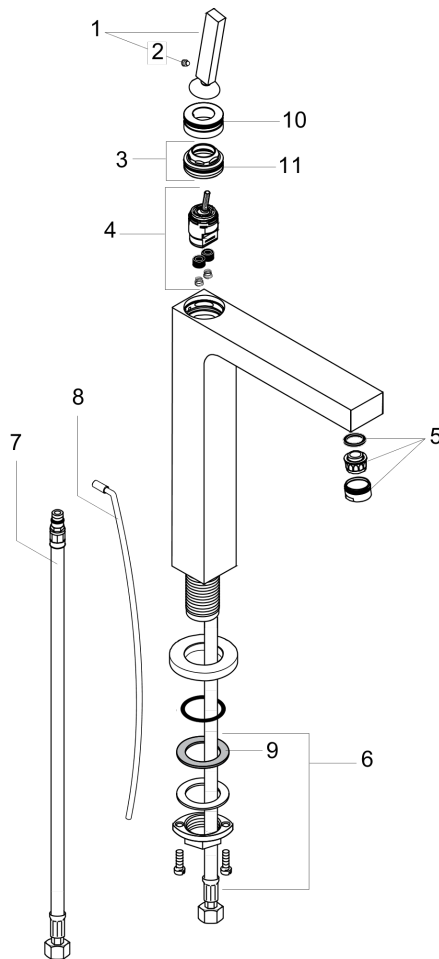

## Product image

## Scale drawing

**AXOR Citterio**  
**AXOR Citterio Single-Hole Faucet, Tall, 1.2 GPM**  
Finishes : **brushed nickel** Part no. : **39020821**

## Exploded drawing

Year of production: >07/16

**AXOR Citterio**  
**AXOR Citterio Single-Hole Faucet, Tall, 1.2 GPM**  
 Finishes : **brushed nickel** Part no. : **39020821**

## Spare parts list

Year of production: >07/16

Pos.	Description	Part no.	Price	PU
1	handle	39091820	-	1
2	hollow set screw M6x6	97660000	-	1
3	nut	97157000	-	1
4	cartridge, assy	96339000	-	1
5	aerator M24x1 (4,5 l/min)	92877820	-	1
6	fixing set (Ø 32)	13961000	-	1
7	connection hose 35½" M8x0,75 3/8"	96316001	-	1
8	pull rod	96923820	-	1
9	lever collar	97548000	-	1
10	O-ring 33x1,5	98164000	-	1
11	O-Ring 30x2	98186000	-	1
a	pop up waste	94159820	-	1