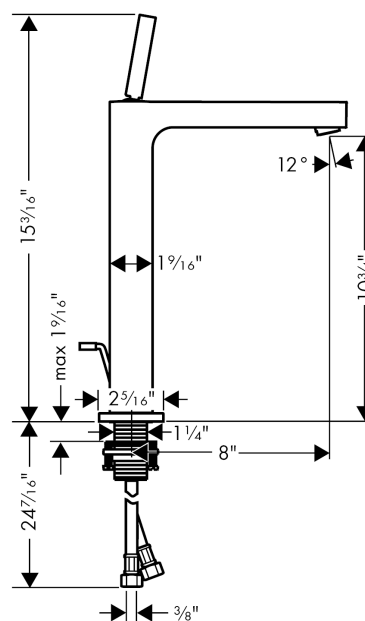

## Scale drawing

**AXOR Citterio**  
**AXOR Citterio Single-Hole Faucet, Tall, 1.2 GPM**  
Finishes : **brushed nickel** Part no. : **39020821**

## Exploded drawing

Year of production: >07/16

**AXOR Citterio**  
**AXOR Citterio Single-Hole Faucet, Tall, 1.2 GPM**  
 Finishes : **brushed nickel** Part no. : **39020821**

## Spare parts list

Year of production: >07/16

Pos.	Description	Part no.	Price	PU
1	handle	39091820	-	1
2	hollow set screw M6x6	97660000	-	1
3	nut	97157000	-	1
4	cartridge, assy	96339000	-	1
5	aerator M24x1 (4,5 l/min)	92877820	-	1
6	fixing set (Ø 32)	13961000	-	1
7	connection hose 35½" M8x0,75 3/8"	96316001	-	1
8	pull rod	96923820	-	1
9	lever collar	97548000	-	1
10	O-ring 33x1,5	98164000	-	1
11	O-Ring 30x2	98186000	-	1
a	pop up waste	94159820	-	1