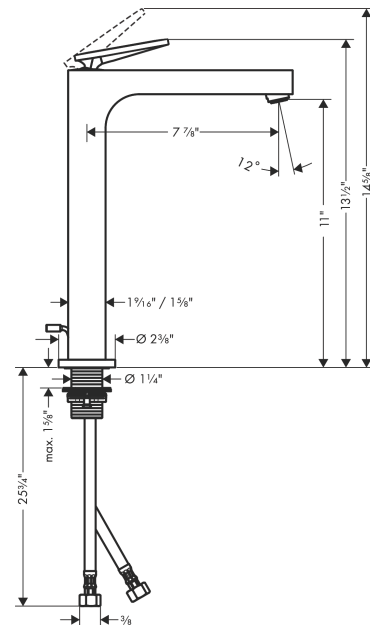

AXOR Citterio
Single-Hole Faucet 280, 1.2 GPM
 Finishes : Part no. : **39021001**

Features

- Spray modes: Aerated spray
- Flow: 1.2 GPM (4.5 L/Min)
- Ceramic cartridge
- Does not include: Pop-up assembly

Item details

List Price

Technology

Compliance

Product image

Scale drawing

AXOR Citterio
Single-Hole Faucet 280, 1.2 GPM
 Finishes : Part no. : **39021001**

Exploded drawing

Year of production: >08/21

AXOR Citterio
Single-Hole Faucet 280, 1.2 GPM
 Finishes : Part no. : **39021001**

Spare parts list

Year of production: >08/21

Pos.		Part no.	Price	PU
1	handle	94091000	-	1
2	O-ring 30x1,5	98433000	-	1
3	O-ring 11x1	92924000	-	1
4	nut	94092000	-	1
5	O-ring 29x2	98391000	-	1
6	O-ring 25x1,5	98146000	-	1
7	cartridge, assy	92900000	-	1
8	seal	93383000	-	1
9	adapter for cartridge	98866000	-	1
10	O-ring 23x2	98398000	-	1
11	aerator M24x1 (4,5 l/min)	92880000	-	1
12	special tool	95290000	-	1
13	O-ring 36x2	98156000	-	1
14	escutcheon	97807000	-	1
15	fixing set (Ø 32)	13961000	-	1
16	lever collar	97548000	-	1
17	connection hose 35½" M8x0,75 3/8"	96316001	-	1
18	O-ring 7x1,5	98422000	-	1