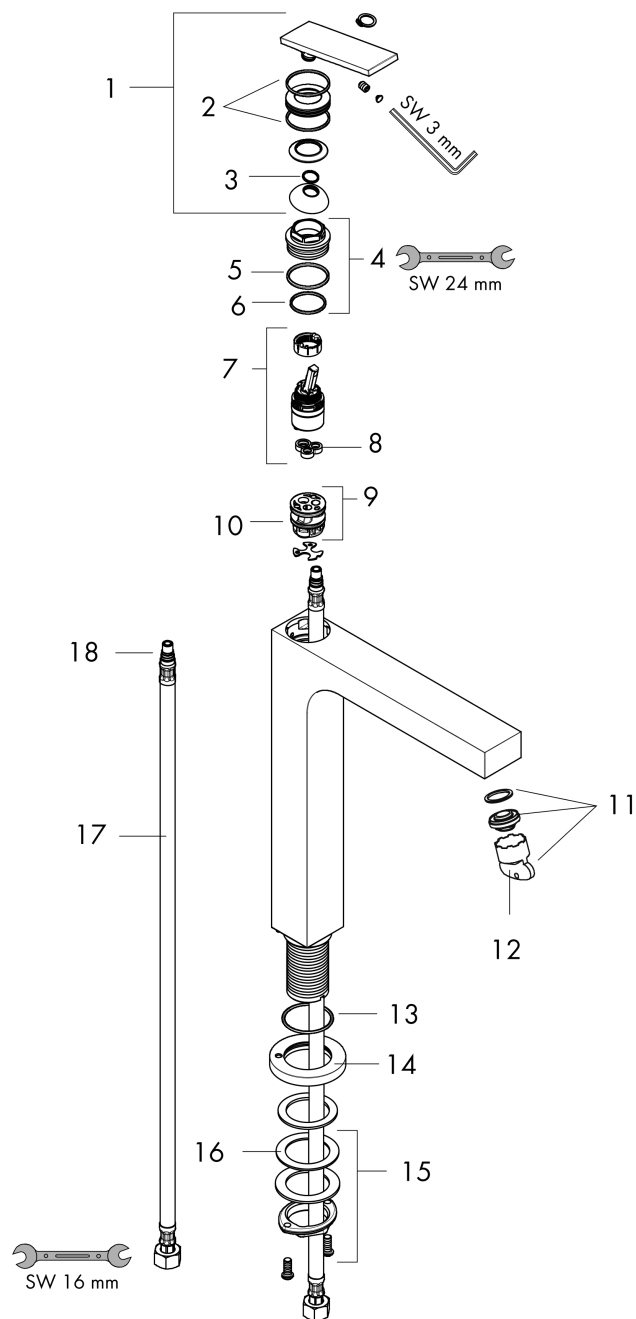

AXOR Citterio
Single-Hole Faucet 280, 1.2 GPM
 Finishes : Part no. : **39021001**

Features

- Spray modes: Aerated spray
- Flow: 1.2 GPM (4.5 L/Min)
- Ceramic cartridge
- Does not include: Pop-up assembly

Item details

List Price

Technology

Compliance

Product image

Scale drawing

AXOR Citterio
Single-Hole Faucet 280, 1.2 GPM
 Finishes : Part no. : **39021001**

Exploded drawing

Year of production: >08/21

AXOR Citterio
Single-Hole Faucet 280, 1.2 GPM
 Finishes : Part no. : **39021001**

Spare parts list

Year of production: >08/21

Pos.		Part no.	Price	PU
1	handle	94091000	-	1
2	O-ring 30x1,5	98433000	-	1
3	O-ring 11x1	92924000	-	1
4	nut	94092000	-	1
5	O-ring 29x2	98391000	-	1
6	O-ring 25x1,5	98146000	-	1
7	cartridge, assy	92900000	-	1
8	seal	93383000	-	1
9	adapter for cartridge	98866000	-	1
10	O-ring 23x2	98398000	-	1
11	aerator M24x1 (4,5 l/min)	92880000	-	1
12	special tool	95290000	-	1
13	O-ring 36x2	98156000	-	1
14	escutcheon	97807000	-	1
15	fixing set (Ø 32)	13961000	-	1
16	lever collar	97548000	-	1
17	connection hose 35½" M8x0,75 3/8"	96316001	-	1
18	O-ring 7x1,5	98422000	-	1