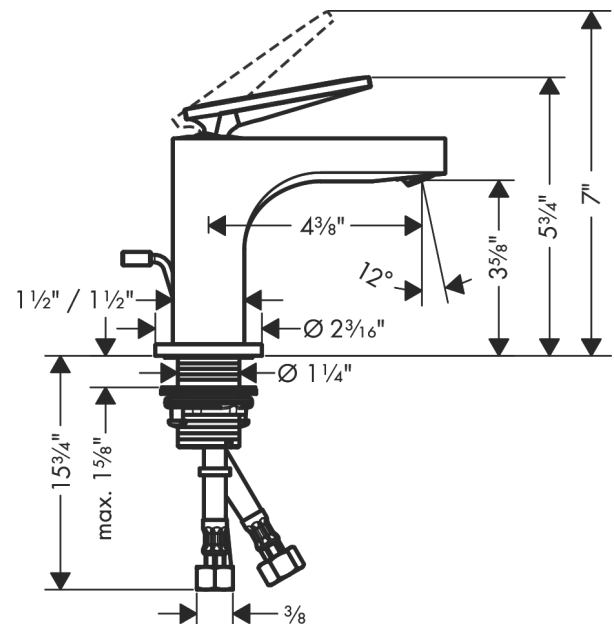

AXOR Citterio
Single-Hole Faucet 90 with Pop-Up Drain, 1.2 GPM
 Finishes : Part no. : **39022001**

Features

- Consists of: Single-handle faucet, Pop-up assembly
- Spray modes: Laminar spray
- Angle-adjustable spray
- Flow: 1.2 GPM (4.5 L/Min)
- Ceramic cartridge
- Includes pop-up drain

Item details

List Price

Technology

Compliance

Product image

Scale drawing

AXOR Citterio
Single-Hole Faucet 90 with Pop-Up Drain, 1.2 GPM
Finishes : Part no. : **39022001**

Exploded drawing

Year of production: >08/21

AXOR Citterio
Single-Hole Faucet 90 with Pop-Up Drain, 1.2 GPM
 Finishes : Part no. : **39022001**

Spare parts list

Year of production: >08/21

Pos.		Part no.	Price	PU
1	handle	94091000	-	1
2	O-ring 30x1,5	98433000	-	1
3	O-ring 11x1	92924000	-	1
4	nut	94092000	-	1
5	O-ring 29x2	98391000	-	1
6	O-ring 25x1,5	98146000	-	1
7	cartridge, assy	92900000	-	1
8	seal	93383000	-	1
9	adapter for cartridge	98866000	-	1
10	O-ring 23x2	98398000	-	1
11	aerator M24x1 (4,5 l/min)	92880000	-	1
12	special tool	95290000	-	1
13	O-ring 33x1,5	98164000	-	1
14	escutcheon	95668000	-	1
15	fixing set (Ø 32)	13961000	-	1
16	lever collar	97548000	-	1
17	connection hose 23½" M8x0,75 3/8"	98600001	-	1
18	O-ring 7x1,5	98422000	-	1
19	pull rod	96923000	-	1
a	pop up waste	88509000	-	1