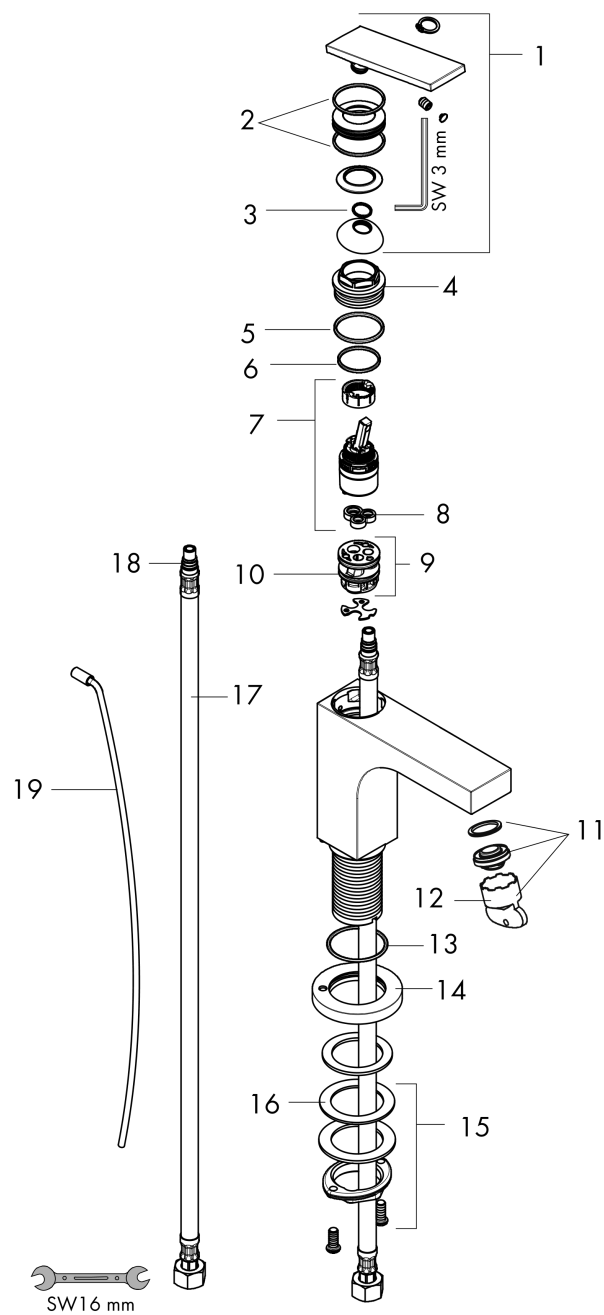

AXOR Citterio
Single-Hole Faucet 90 with Pop-Up Drain, 1.2 GPM
 Finishes : Part no. : **39022001**

Features

- Consists of: Single-handle faucet, Pop-up assembly
- Spray modes: Laminar spray
- Angle-adjustable spray
- Flow: 1.2 GPM (4.5 L/Min)
- Ceramic cartridge
- Includes pop-up drain

Item details

List Price

Technology

Compliance

Product image

Scale drawing

AXOR Citterio
Single-Hole Faucet 90 with Pop-Up Drain, 1.2 GPM
Finishes : Part no. : **39022001**

Exploded drawing

Year of production: >08/21

AXOR Citterio
Single-Hole Faucet 90 with Pop-Up Drain, 1.2 GPM
 Finishes : Part no. : **39022001**

Spare parts list

Year of production: >08/21

Pos.		Part no.	Price	PU
1	handle	94091000	-	1
2	O-ring 30x1,5	98433000	-	1
3	O-ring 11x1	92924000	-	1
4	nut	94092000	-	1
5	O-ring 29x2	98391000	-	1
6	O-ring 25x1,5	98146000	-	1
7	cartridge, assy	92900000	-	1
8	seal	93383000	-	1
9	adapter for cartridge	98866000	-	1
10	O-ring 23x2	98398000	-	1
11	aerator M24x1 (4,5 l/min)	92880000	-	1
12	special tool	95290000	-	1
13	O-ring 33x1,5	98164000	-	1
14	escutcheon	95668000	-	1
15	fixing set (Ø 32)	13961000	-	1
16	lever collar	97548000	-	1
17	connection hose 23½" M8x0,75 3/8"	98600001	-	1
18	O-ring 7x1,5	98422000	-	1
19	pull rod	96923000	-	1
a	pop up waste	88509000	-	1