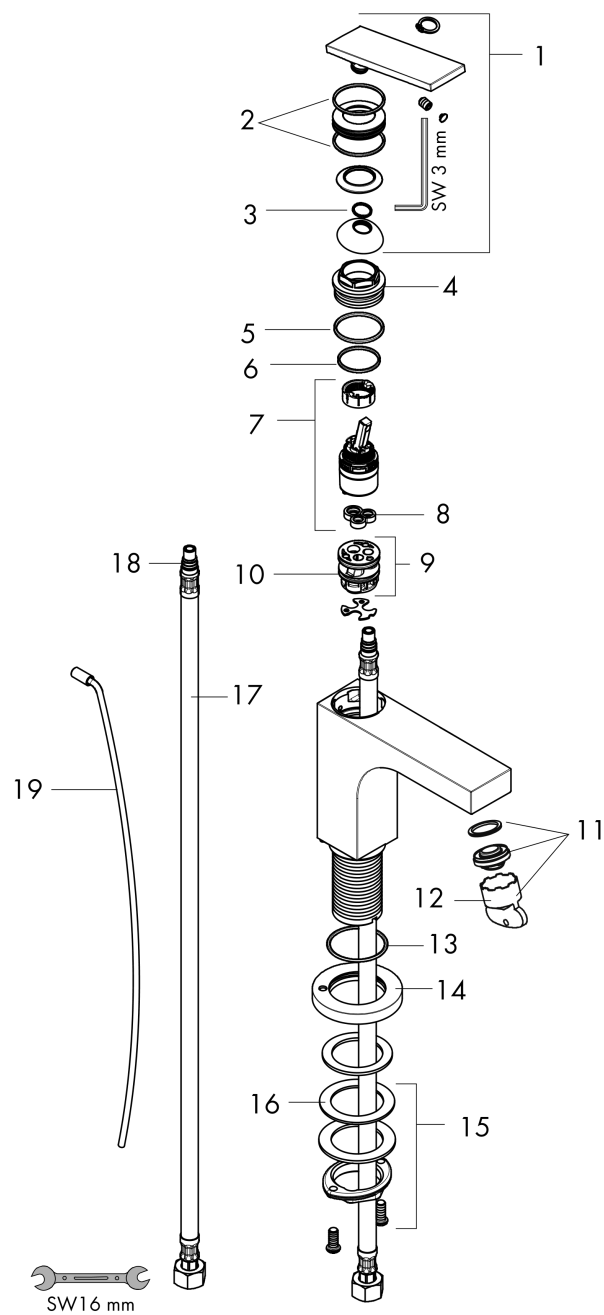

AXOR Citterio
Single-Hole Faucet 160 with Pop-Up Drain, 1.2 GPM
 Finishes : Part no. : **39023001**

Features

- Consists of: Single-handle faucet, Pop-up assembly
- Spray modes: Laminar spray
- Angle-adjustable spray
- Flow: 1.2 GPM (4.5 L/Min)
- Ceramic cartridge
- Includes pop-up drain

Item details

List Price

Technology

Compliance

Product image

Scale drawing

AXOR Citterio
Single-Hole Faucet 160 with Pop-Up Drain, 1.2 GPM
Finishes : Part no. : **39023001**

Exploded drawing

Year of production: >08/21

AXOR Citterio
Single-Hole Faucet 160 with Pop-Up Drain, 1.2 GPM
 Finishes : Part no. : **39023001**

Spare parts list

Year of production: >08/21

Pos.		Part no.	Price	PU
1	handle	94091000	-	1
2	O-ring 30x1,5	98433000	-	1
3	O-ring 11x1	92924000	-	1
4	nut	94092000	-	1
5	O-ring 29x2	98391000	-	1
6	O-ring 25x1,5	98146000	-	1
7	cartridge, assy	92900000	-	1
8	seal	93383000	-	1
9	adapter for cartridge	98866000	-	1
10	O-ring 23x2	98398000	-	1
11	aerator M24x1 (4,5 l/min)	92880000	-	1
12	special tool	95290000	-	1
13	O-ring 33x1,5	98164000	-	1
14	escutcheon	95668000	-	1
15	fixing set (Ø 32)	13961000	-	1
16	lever collar	97548000	-	1
17	connection hose 23½" M8x0,75 3/8"	98600001	-	1
18	O-ring 7x1,5	98422000	-	1
19	pull rod	96923000	-	1
a	pop up waste	88509000	-	1