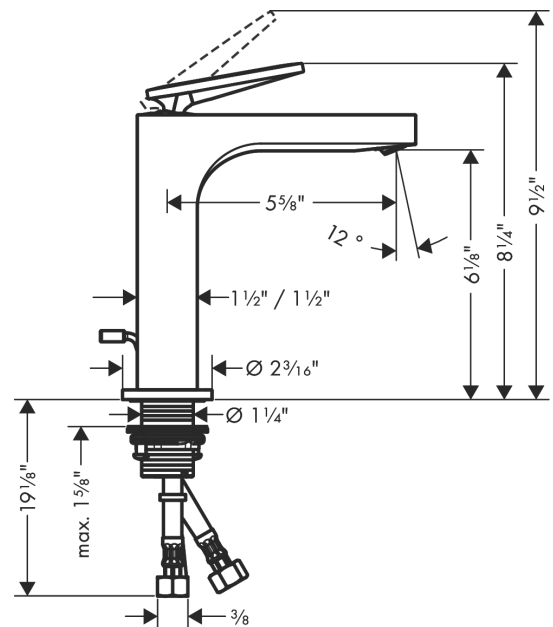

AXOR Citterio
Single-Hole Faucet 160 with Pop-Up Drain, 1.2 GPM
 Finishes : Part no. : **39023001**

Features

- Consists of: Single-handle faucet, Pop-up assembly
- Spray modes: Laminar spray
- Angle-adjustable spray
- Flow: 1.2 GPM (4.5 L/Min)
- Ceramic cartridge
- Includes pop-up drain

Item details

List Price

Technology

Compliance

Product image

Scale drawing

AXOR Citterio
Single-Hole Faucet 160 with Pop-Up Drain, 1.2 GPM
Finishes : Part no. : **39023001**

Exploded drawing

Year of production: >08/21

AXOR Citterio
Single-Hole Faucet 160 with Pop-Up Drain, 1.2 GPM
 Finishes : Part no. : **39023001**

Spare parts list

Year of production: >08/21

Pos.		Part no.	Price	PU
1	handle	94091000	-	1
2	O-ring 30x1,5	98433000	-	1
3	O-ring 11x1	92924000	-	1
4	nut	94092000	-	1
5	O-ring 29x2	98391000	-	1
6	O-ring 25x1,5	98146000	-	1
7	cartridge, assy	92900000	-	1
8	seal	93383000	-	1
9	adapter for cartridge	98866000	-	1
10	O-ring 23x2	98398000	-	1
11	aerator M24x1 (4,5 l/min)	92880000	-	1
12	special tool	95290000	-	1
13	O-ring 33x1,5	98164000	-	1
14	escutcheon	95668000	-	1
15	fixing set (Ø 32)	13961000	-	1
16	lever collar	97548000	-	1
17	connection hose 23½" M8x0,75 3/8"	98600001	-	1
18	O-ring 7x1,5	98422000	-	1
19	pull rod	96923000	-	1
a	pop up waste	88509000	-	1