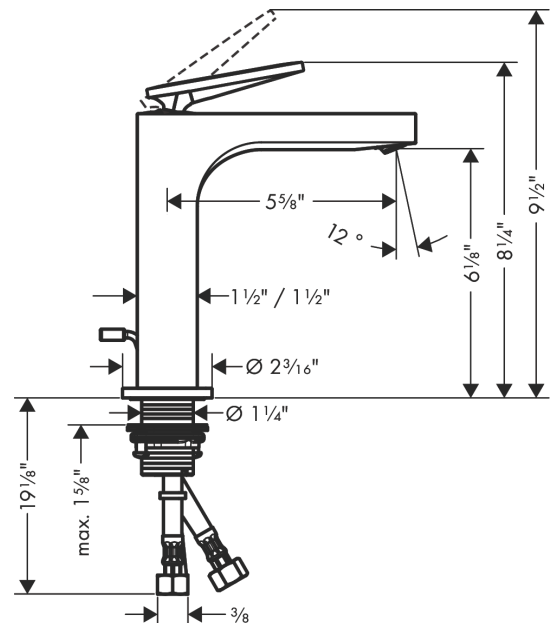

AXOR Citterio
Single-Hole Faucet 160 with Pop-Up Drain- Rhombic Cut, 1.2 GPM
 Finishes : Part no. : **39071001**

Features

- Consists of: Single-handle faucet, Pop-up assembly
- Spray modes: Laminar spray
- Angle-adjustable spray
- Flow: 1.2 GPM (4.5 L/Min)
- Ceramic cartridge
- Includes pop-up drain

Item details

List Price

Technology

Design awards

Compliance

Product image

Scale drawing

AXOR Citterio
Single-Hole Faucet 160 with Pop-Up Drain- Rhombic Cut, 1.2 GPM
 Finishes : Part no. : 39071001

Exploded drawing

Year of production: >08/21

AXOR Citterio
Single-Hole Faucet 160 with Pop-Up Drain- Rhombic Cut, 1.2 GPM
 Finishes : Part no. : **39071001**

Spare parts list

Year of production: >08/21

Pos.		Part no.	Price	PU
1	handle	94383000	-	1
2	O-ring 30x1,5	98433000	-	1
3	O-ring 11x1	92924000	-	1
4	nut	94092000	-	1
5	O-ring 29x2	98391000	-	1
6	O-ring 25x1,5	98146000	-	1
7	cartridge, assy	92900000	-	1
8	seal	93383000	-	1
9	adapter for cartridge	98866000	-	1
10	O-ring 23x2	98398000	-	1
11	aerator M24x1 (4,5 l/min)	92880000	-	1
12	special tool	95290000	-	1
13	O-ring 33x1,5	98164000	-	1
14	escutcheon	95668000	-	1
15	fixing set (Ø 32)	13961000	-	1
16	lever collar	97548000	-	1
17	connection hose 23½" M8x0,75 3/8"	98600001	-	1
18	O-ring 7x1,5	98422000	-	1
19	pull rod	96923000	-	1
a	pop up waste	88509000	-	1