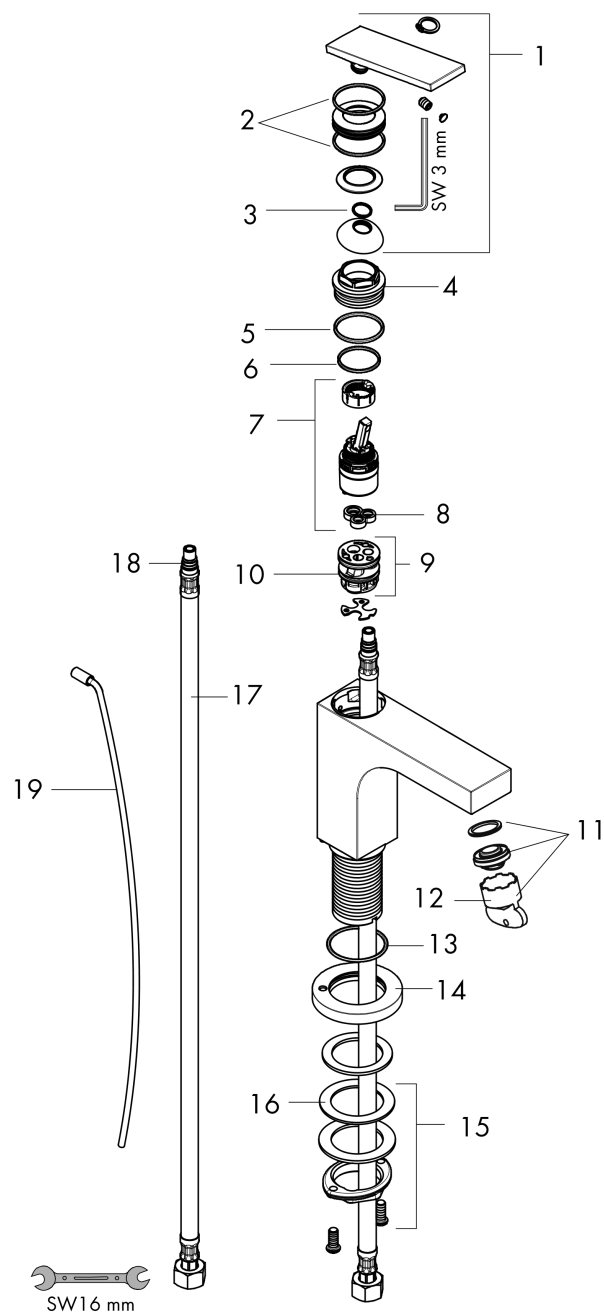

AXOR Citterio
Single-Hole Faucet 160 with Pop-Up Drain- Rhombic Cut, 1.2 GPM
 Finishes : Part no. : **39071001**

Features

- Consists of: Single-handle faucet, Pop-up assembly
- Spray modes: Laminar spray
- Angle-adjustable spray
- Flow: 1.2 GPM (4.5 L/Min)
- Ceramic cartridge
- Includes pop-up drain

Item details

List Price

Technology

Design awards

Compliance

Product image

Scale drawing

AXOR Citterio
Single-Hole Faucet 160 with Pop-Up Drain- Rhombic Cut, 1.2 GPM
 Finishes : Part no. : 39071001

Exploded drawing

Year of production: >08/21

AXOR Citterio
Single-Hole Faucet 160 with Pop-Up Drain- Rhombic Cut, 1.2 GPM
 Finishes : Part no. : **39071001**

Spare parts list

Year of production: >08/21

Pos.		Part no.	Price	PU
1	handle	94383000	-	1
2	O-ring 30x1,5	98433000	-	1
3	O-ring 11x1	92924000	-	1
4	nut	94092000	-	1
5	O-ring 29x2	98391000	-	1
6	O-ring 25x1,5	98146000	-	1
7	cartridge, assy	92900000	-	1
8	seal	93383000	-	1
9	adapter for cartridge	98866000	-	1
10	O-ring 23x2	98398000	-	1
11	aerator M24x1 (4,5 l/min)	92880000	-	1
12	special tool	95290000	-	1
13	O-ring 33x1,5	98164000	-	1
14	escutcheon	95668000	-	1
15	fixing set (Ø 32)	13961000	-	1
16	lever collar	97548000	-	1
17	connection hose 23½" M8x0,75 3/8"	98600001	-	1
18	O-ring 7x1,5	98422000	-	1
19	pull rod	96923000	-	1
a	pop up waste	88509000	-	1