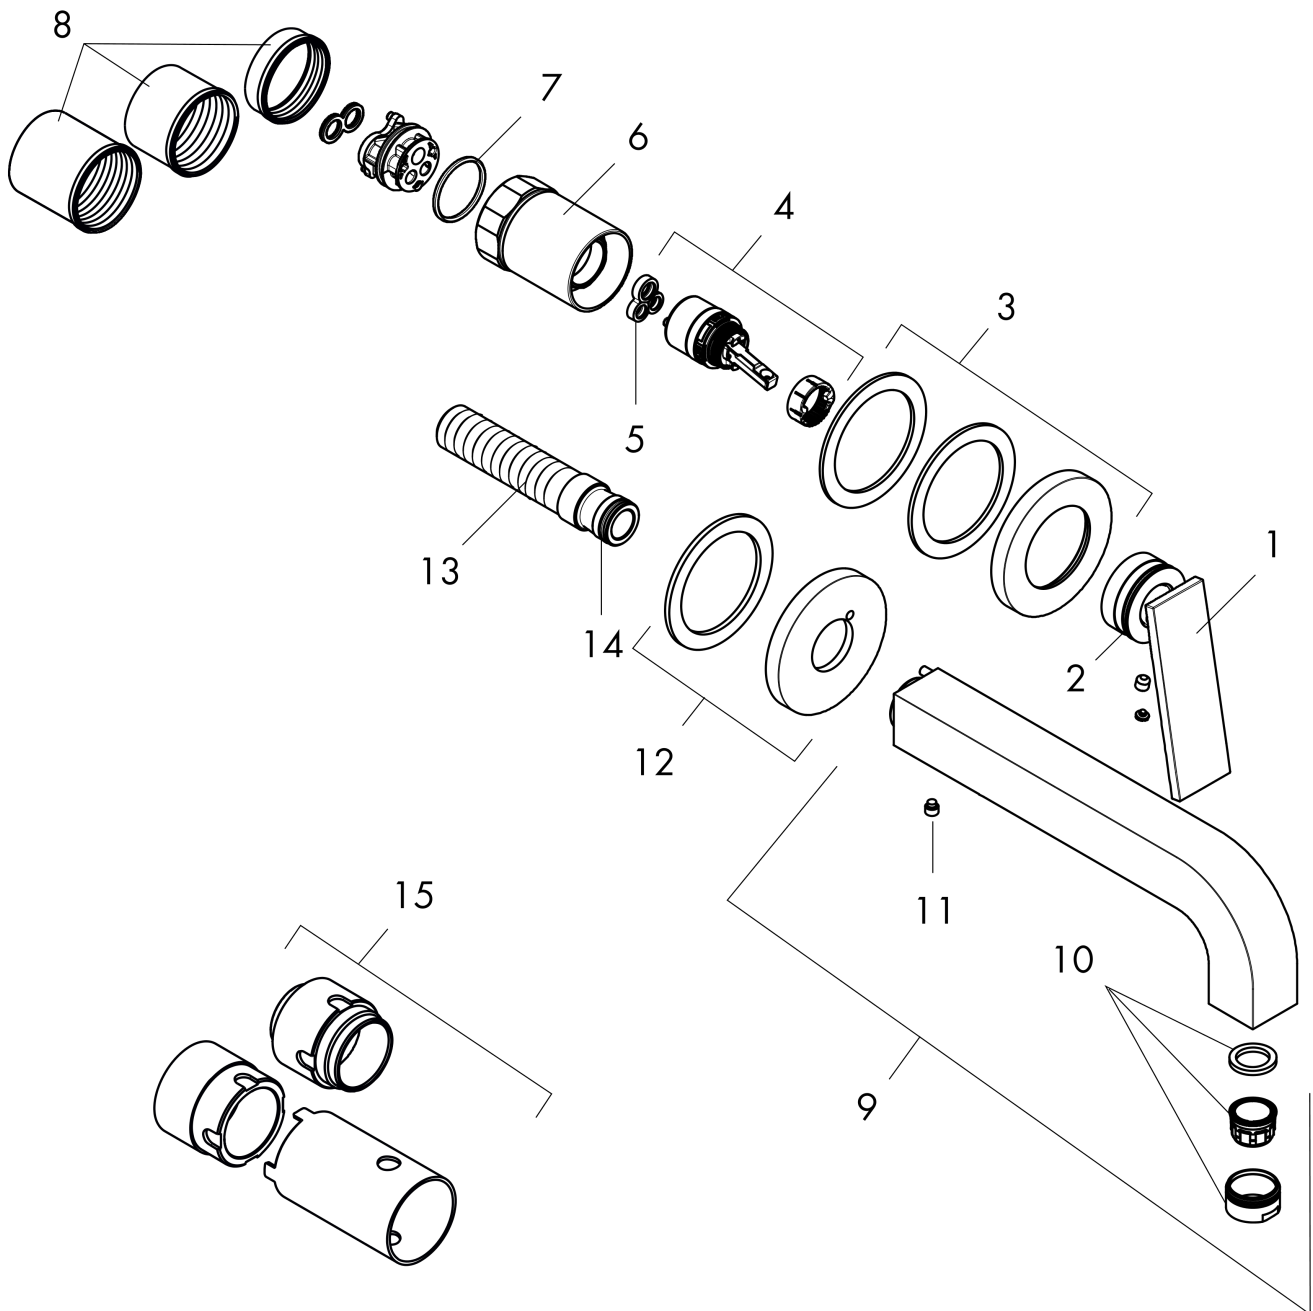

### Product image

### Scale drawing

**AXOR Citterio**  
**Wall-Mounted Single-Handle Faucet Trim, 1.2 GPM**  
Finishes : Part no. : **39121001**

## Exploded drawing

Year of production: >08/21

**AXOR Citterio**  
**Wall-Mounted Single-Handle Faucet Trim, 1.2 GPM**  
 Finishes : Part no. : **39121001**

## Spare parts list

Year of production: >08/21

Pos.		Part no.	Price	PU
1	handle	94320000	-	1
2	O-ring 33x1,5	98164000	-	1
3	escutcheon for handle	96909000	-	1
4	cartridge, assy	92900000	-	1
5	seal	93383000	-	1
6	sleeve	93373000	-	1
7	O-ring 26x2	98147000	-	1
8	fixing set	97971000	-	1
9	spout 220 mm	97239000	-	1
10	aerator M24x1 (4,5 l/min)	92877000	-	1
11	hollow set screw M6x6	97660000	-	1
12	escutcheon	98720000	-	1
13	connecting thread G½	97228000	-	1
14	O-ring 16x2,5	98134000	-	1
15	extension 25 mm	13586000	-	1