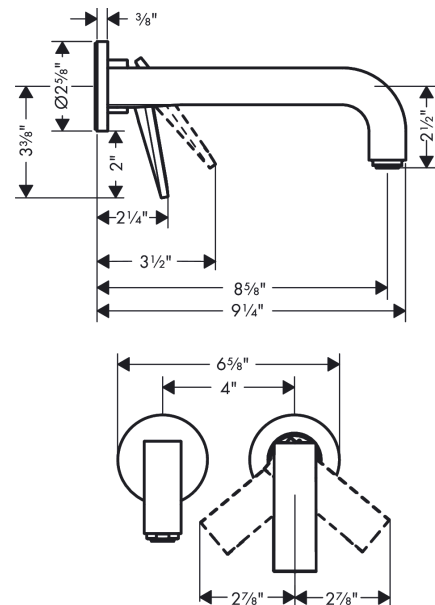

Scale drawing