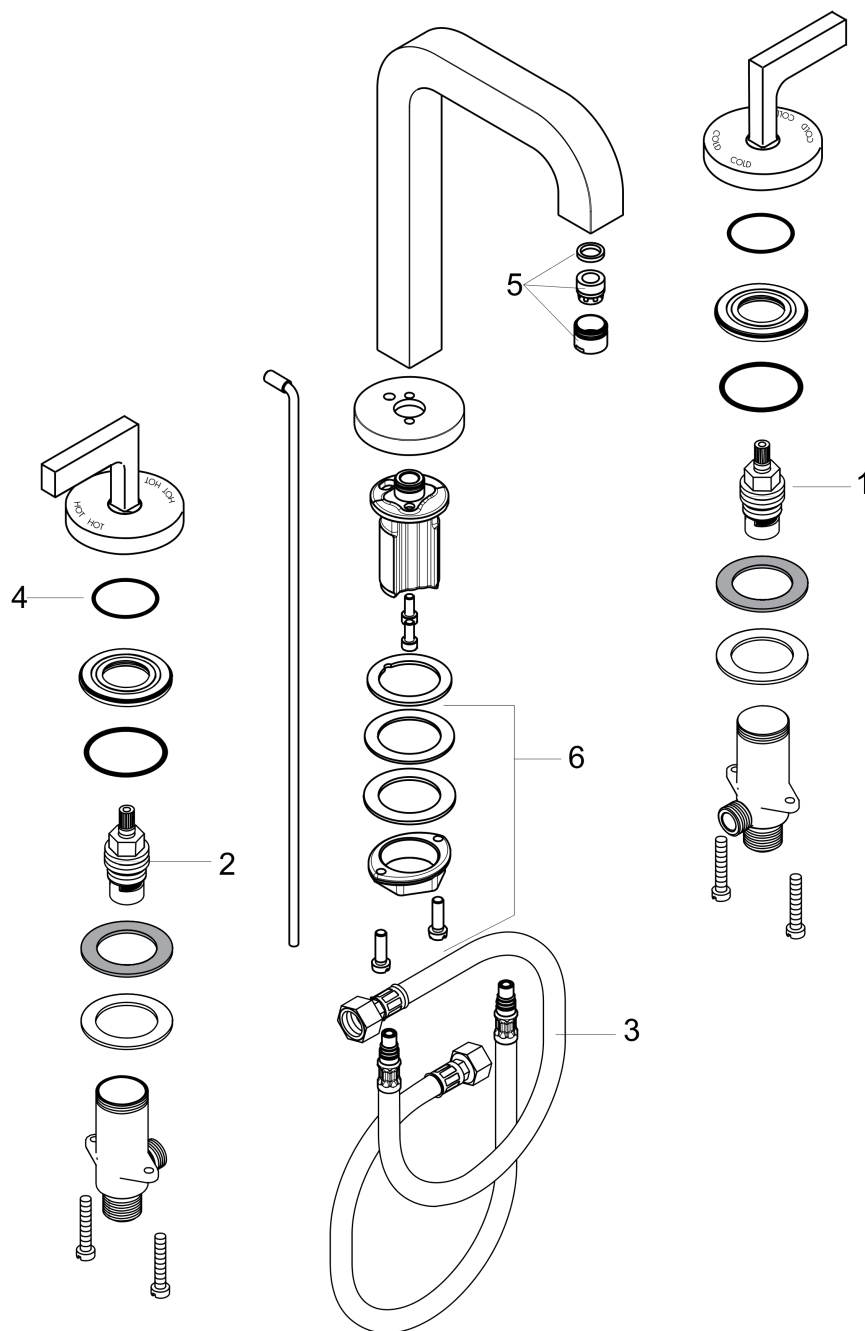

AXOR Citterio
AXOR Citterio Widespread Faucet with Lever Handles, 1.2 GPM
Finishes : **brushed nickel** Part no. : **39135821**

Exploded drawing

Year of production: >07/16

AXOR Citterio

AXOR Citterio Widespread Faucet with Lever Handles, 1.2 GPM

Finishes : **brushed nickel** Part no. : **39135821**

Spare parts list

Year of production: >07/16

Pos.	Description	Part no.	Price	PU
1	shut off unit left closing	94008000	-	1
2	shut off unit right closing	94009000	-	1
3	connection hose 18½" M8x0,75 3/8"	96321001	-	1
4	O-Ring 32x2,5	96364000	-	1
5	aerator M18x1 (4,5 l/min)	92884820	-	1
6	fixing set (Ø 32)	13961000	-	1
a	spout 165 mm	96674000	-	1
b	pop up waste	88509820	-	1
c	nut	92854000	-	1
d	O-ring 40x3	92634000	-	1