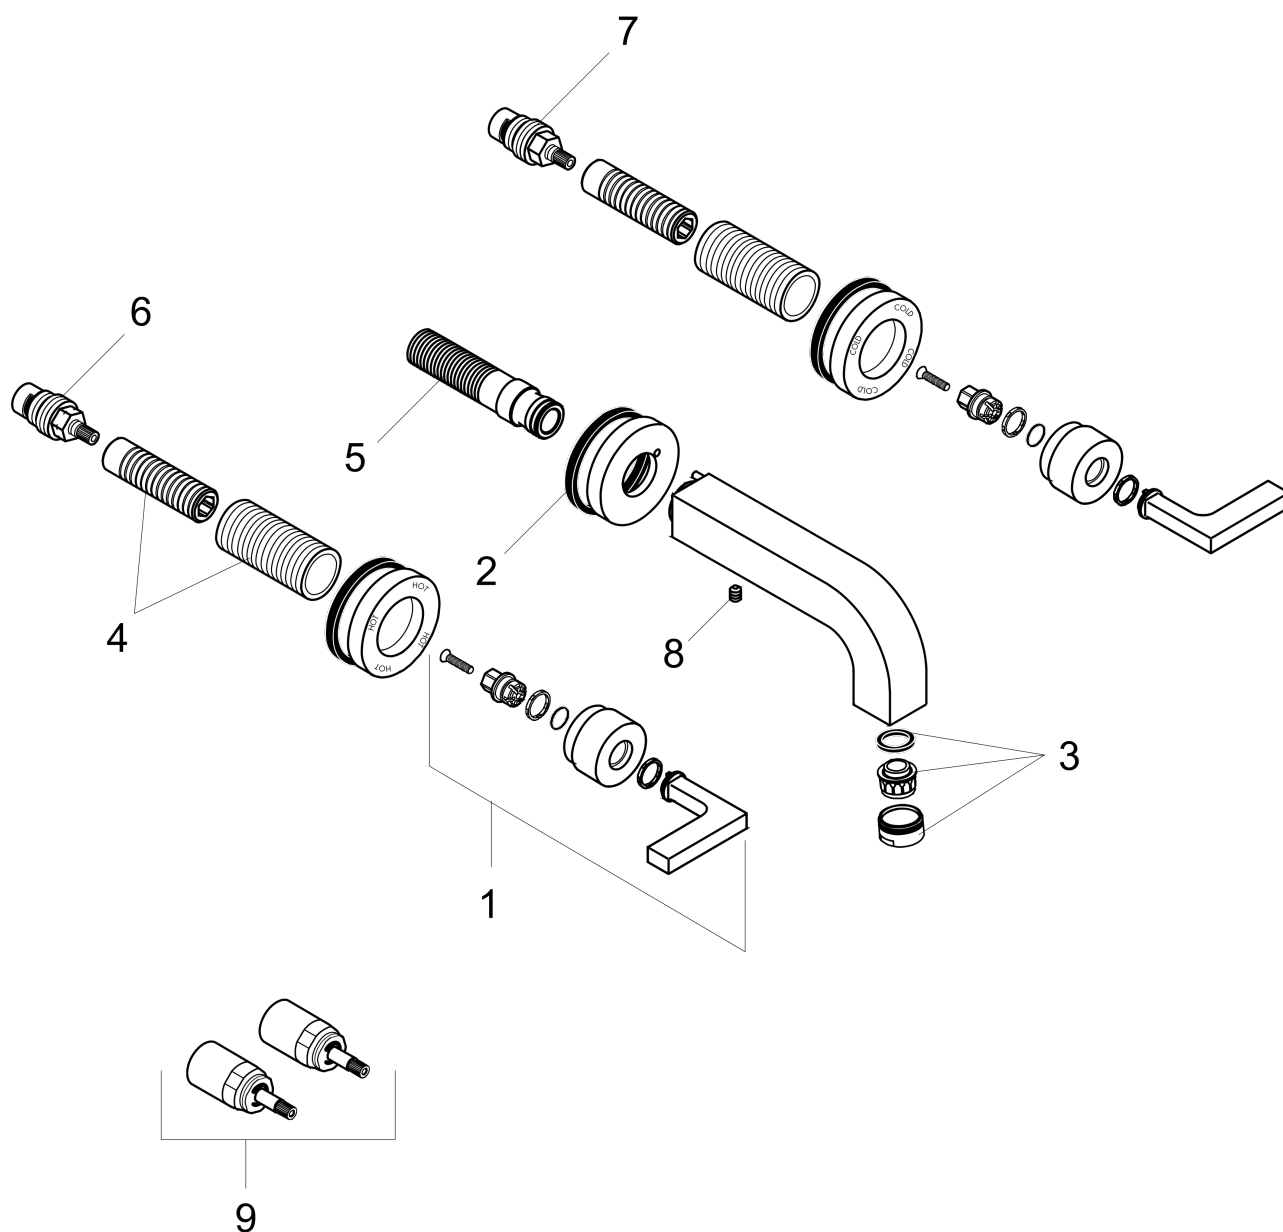

AXOR Citterio

Wall-Mounted Widespread Faucet Trim with Lever Handles, 1.2 GPM

Finishes : **brushed nickel** Part no. : **39147821**

Description

Features

- Aerated spray
- Flow: 1.2 GPM (4.5 L/Min)
- 90° ceramic valves

Item details

Technology

Compliance

Product image

Scale drawing

AXOR Citterio

Wall-Mounted Widespread Faucet Trim with Lever Handles, 1.2 GPM

Finishes : brushed nickel Part no. : 39147821

Exploded drawing

Year of production: >07/16

AXOR Citterio

Wall-Mounted Widespread Faucet Trim with Lever Handles, 1.2 GPM

Finishes : **brushed nickel** Part no. : **39147821**

Spare parts list

Year of production: >07/16

Pos.	Description	Part no.	Price	PU
1	handle	39296820	-	1
2	seal	97530000	-	1
3	aerator M24x1 (4,5 l/min)	92877820	-	1
4	fixing set	96392000	-	1
5	connecting thread G½	97228000	-	1
6	shut off unit left closing	96351000	-	1
7	shut off unit right closing	96350000	-	1
8	hollow set screw M6x6	97660000	-	1
9	extension 25 mm	96259000	-	1
a	base body	10303181	-	1
b	spout 220 mm	97239820	-	1