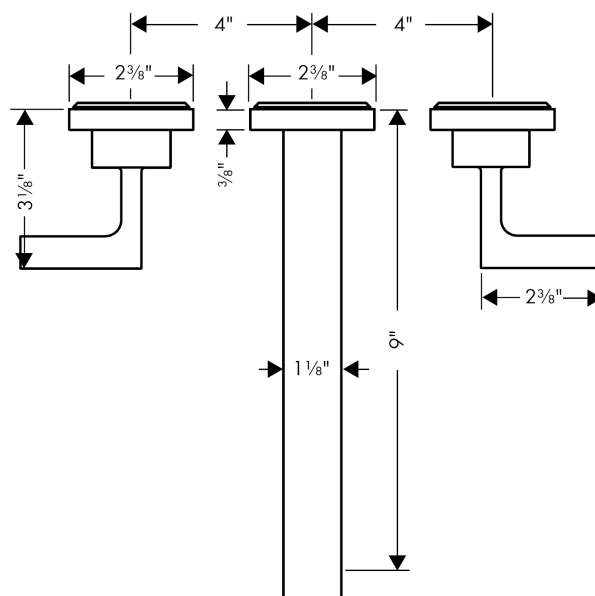

AXOR Citterio

Wall-Mounted Widespread Faucet Trim with Lever Handles, 1.2 GPM

Finishes : **brushed nickel** Part no. : **39147821**

Description

Features

- Aerated spray
- Flow: 1.2 GPM (4.5 L/Min)
- 90° ceramic valves

Item details

Technology

Compliance

Product image

Scale drawing

AXOR Citterio

Wall-Mounted Widespread Faucet Trim with Lever Handles, 1.2 GPM

Finishes : brushed nickel Part no. : 39147821

Exploded drawing

Year of production: >07/16

AXOR Citterio

Wall-Mounted Widespread Faucet Trim with Lever Handles, 1.2 GPM

Finishes : **brushed nickel** Part no. : **39147821**

Spare parts list

Year of production: >07/16

Pos.	Description	Part no.	Price	PU
1	handle	39296820	-	1
2	seal	97530000	-	1
3	aerator M24x1 (4,5 l/min)	92877820	-	1
4	fixing set	96392000	-	1
5	connecting thread G½	97228000	-	1
6	shut off unit left closing	96351000	-	1
7	shut off unit right closing	96350000	-	1
8	hollow set screw M6x6	97660000	-	1
9	extension 25 mm	96259000	-	1
a	base body	10303181	-	1
b	spout 220 mm	97239820	-	1