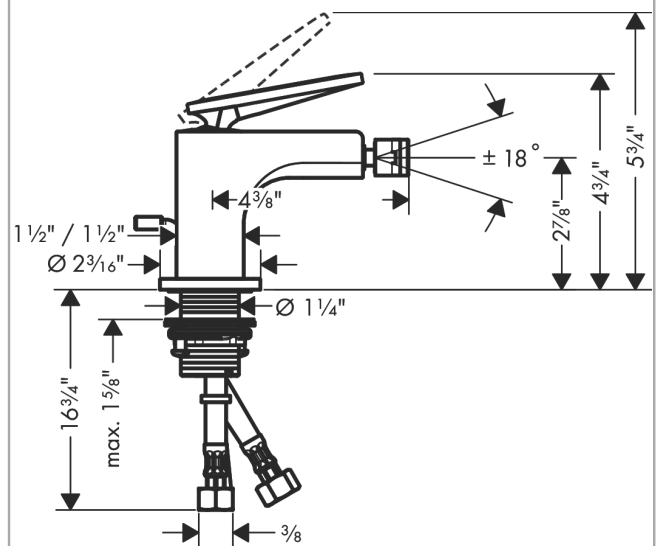

AXOR Citterio
Single-Hole Bidet Faucet - Rhombic Cut
 Finishes : Part no. : **39201001**

Features

- Consists of: Single-lever bidet faucet, Pop-up assembly
- Spout height: 73 mm
- Pivoting aerator
- Spray modes: Aerated spray
- Ceramic cartridge
- Includes pop-up drain

Item details

List Price

Technology

Compliance

Product image

Scale drawing

AXOR Citterio
Single-Hole Bidet Faucet - Rhombic Cut
 Finishes : Part no. : **39201001**

Exploded drawing

Year of production: >08/21

AXOR Citterio
Single-Hole Bidet Faucet - Rhombic Cut
 Finishes : Part no. : **39201001**

Spare parts list

Year of production: >08/21

Pos.		Part no.	Price	PU
1	handle	94383000	-	1
2	O-ring 30x1,5	98433000	-	1
3	O-ring 11x1	92924000	-	1
4	nut	94092000	-	1
5	O-ring 29x2	98391000	-	1
6	O-ring 25x1,5	98146000	-	1
7	cartridge, assy	92900000	-	1
8	seal	93383000	-	1
9	adapter for cartridge	98866000	-	1
10	O-ring 23x2	98398000	-	1
11	ball joint	97362000	-	1
12	aerator laminar M16x1 (7 l/min)	97360000	-	1
13	O-ring 33x1,5	98164000	-	1
14	escutcheon	95668000	-	1
15	fixing set (Ø 32)	13961000	-	1
16	lever collar	97548000	-	1
17	connection hose 18½" M8x0,75 3/8"	96321001	-	1
18	O-ring 7x1,5	98422000	-	1
19	pull rod	96923000	-	1
a	pop up waste	88509000	-	1