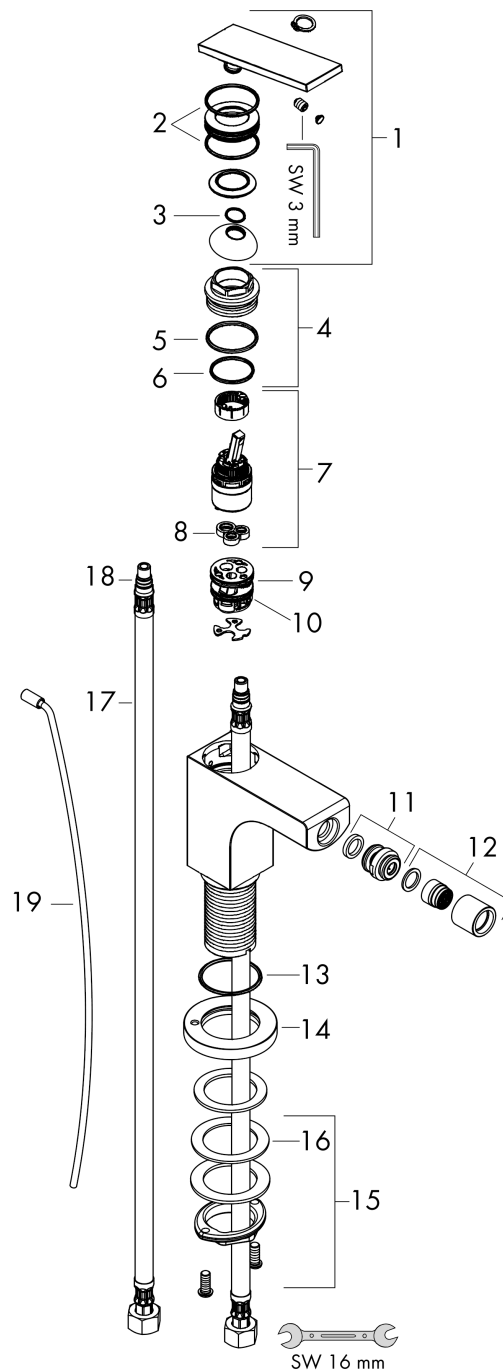

AXOR Citterio
Single-Hole Bidet Faucet - Rhombic Cut
 Finishes : Part no. : **39201001**

Features

- Consists of: Single-lever bidet faucet, Pop-up assembly
- Spout height: 73 mm
- Pivoting aerator
- Spray modes: Aerated spray
- Ceramic cartridge
- Includes pop-up drain

Item details

List Price

Technology

Compliance

Product image

Scale drawing

AXOR Citterio
Single-Hole Bidet Faucet - Rhombic Cut
 Finishes : Part no. : **39201001**

Exploded drawing

Year of production: >08/21

AXOR Citterio
Single-Hole Bidet Faucet - Rhombic Cut
 Finishes : Part no. : **39201001**

Spare parts list

Year of production: >08/21

Pos.		Part no.	Price	PU
1	handle	94383000	-	1
2	O-ring 30x1,5	98433000	-	1
3	O-ring 11x1	92924000	-	1
4	nut	94092000	-	1
5	O-ring 29x2	98391000	-	1
6	O-ring 25x1,5	98146000	-	1
7	cartridge, assy	92900000	-	1
8	seal	93383000	-	1
9	adapter for cartridge	98866000	-	1
10	O-ring 23x2	98398000	-	1
11	ball joint	97362000	-	1
12	aerator laminar M16x1 (7 l/min)	97360000	-	1
13	O-ring 33x1,5	98164000	-	1
14	escutcheon	95668000	-	1
15	fixing set (Ø 32)	13961000	-	1
16	lever collar	97548000	-	1
17	connection hose 18½" M8x0,75 3/8"	96321001	-	1
18	O-ring 7x1,5	98422000	-	1
19	pull rod	96923000	-	1
a	pop up waste	88509000	-	1