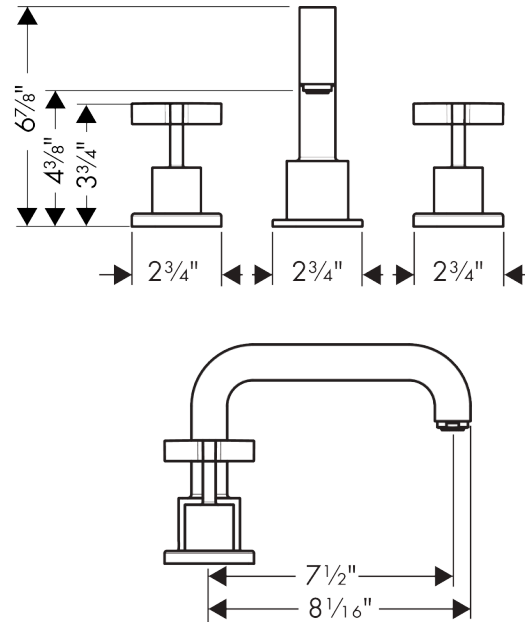

AXOR Citterio
3-Hole Roman Tub Set Trim- Cross Handles
 Finish: **Chrome** Part no. : **39436001**

Features

- Maximum flow rate: 5.0 GPM

Item details

List Price \$ 3,237.00

Compliance / Sustainability

Product image

Scale drawing

AXOR Citterio
3-Hole Roman Tub Set Trim- Cross Handles
 Finish: **Chrome** Part no. : **39436001**

Exploded drawing

Year of production: >01/25

AXOR Citterio
3-Hole Roman Tub Set Trim- Cross Handles
 Finish: **Chrome** Part no. : **39436001**

Spare parts list

Year of production: >01/25

Pos.		Part no.	Price	PU
1	spout cpl.	97125001	-	1
2	hollow set screw M6x6	97660000	-	1
3	aerator M24x1 (38 l/min)	95871000	-	1
4	handle	39292000	-	1
5	escutcheon hot water	96771000	-	1
6	escutcheon cold water	96772000	-	1
7	escutcheon Ø 70 mm	97779000	-	1
8	O-ring 58x3	98202000	-	1
9	O-Ring 23x2,5	98183000	-	1
10	adapter for spout	88512000	-	1
11	O-ring 21x2,5	98211000	-	1
a	base body	06607000	-	1