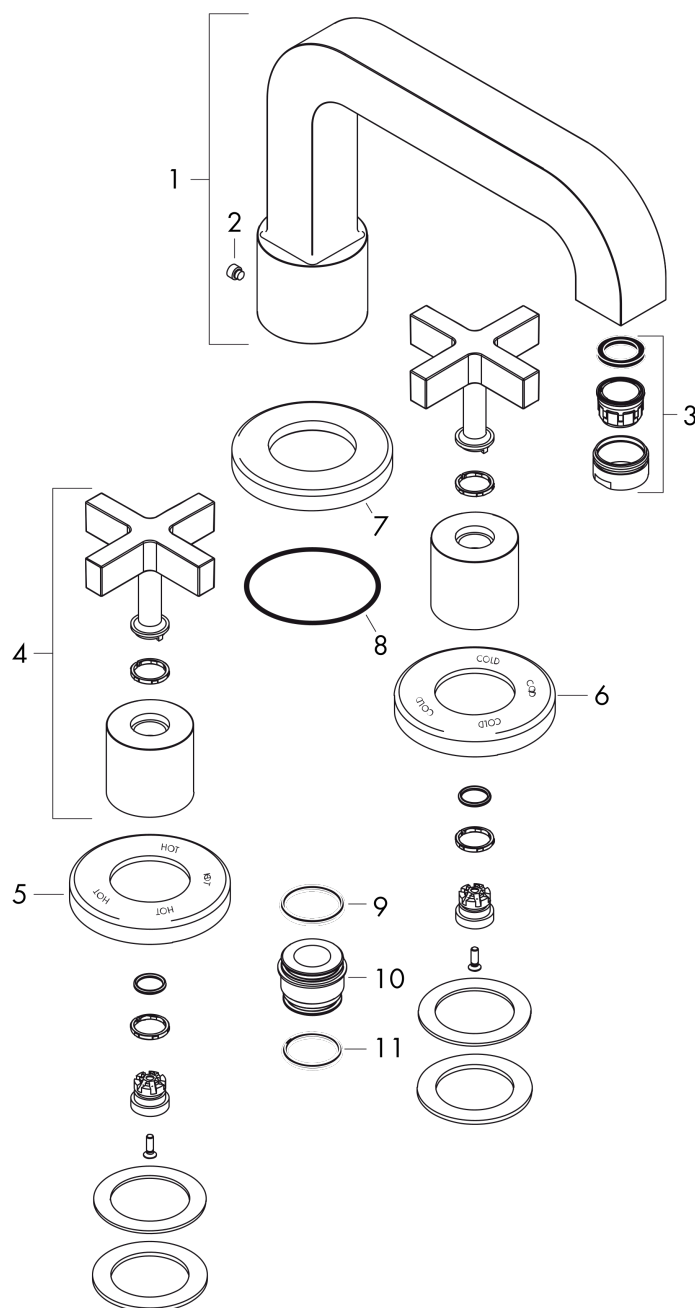

AXOR Citterio
3-Hole Roman Tub Set Trim- Cross Handles
 Finish: **Chrome** Part no. : **39436001**

Features

- Maximum flow rate: 5.0 GPM

Item details

List Price \$ 3,237.00

Compliance / Sustainability

Product image

Scale drawing

AXOR Citterio
3-Hole Roman Tub Set Trim- Cross Handles
 Finish: **Chrome** Part no. : **39436001**

Exploded drawing

Year of production: >01/25

AXOR Citterio
3-Hole Roman Tub Set Trim- Cross Handles
 Finish: **Chrome** Part no. : **39436001**

Spare parts list

Year of production: >01/25

Pos.		Part no.	Price	PU
1	spout cpl.	97125001	-	1
2	hollow set screw M6x6	97660000	-	1
3	aerator M24x1 (38 l/min)	95871000	-	1
4	handle	39292000	-	1
5	escutcheon hot water	96771000	-	1
6	escutcheon cold water	96772000	-	1
7	escutcheon Ø 70 mm	97779000	-	1
8	O-ring 58x3	98202000	-	1
9	O-Ring 23x2,5	98183000	-	1
10	adapter for spout	88512000	-	1
11	O-ring 21x2,5	98211000	-	1
a	base body	06607000	-	1