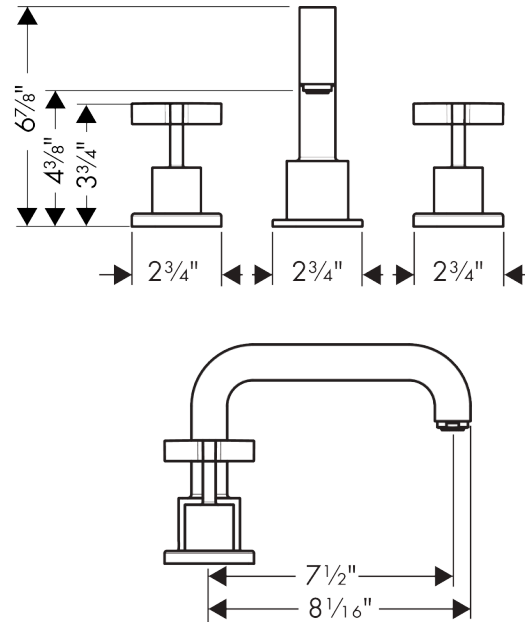

AXOR Citterio
3-Hole Roman Tub Set Trim- Cross Handles
 Finish: **Brushed Black Chrome** Part no. : **39436341**

Features

- Maximum flow rate: 5.0 GPM

Item details

List Price \$ 4,272.00

Compliance / Sustainability

Product image

Scale drawing

AXOR Citterio
3-Hole Roman Tub Set Trim- Cross Handles
Finish: **Brushed Black Chrome** Part no. : **39436341**

Exploded drawing

Year of production: >01/25

AXOR Citterio
3-Hole Roman Tub Set Trim- Cross Handles
 Finish: **Brushed Black Chrome** Part no. : **39436341**

Spare parts list

Year of production: >01/25

Pos.		Part no.	Price	PU
1	spout cpl.	97125341	-	1
2	hollow set screw M6x6	97660000	-	1
3	aerator M24x1 (38 l/min)	95871340	-	1
4	handle	39292340	-	1
5	escutcheon hot water	96771340	-	1
6	escutcheon cold water	96772340	-	1
7	escutcheon Ø 70 mm	97779340	-	1
8	O-ring 58x3	98202000	-	1
9	O-Ring 23x2,5	98183000	-	1
10	adapter for spout	88512000	-	1
11	O-ring 21x2,5	98211000	-	1
12	base body	06607000	-	1