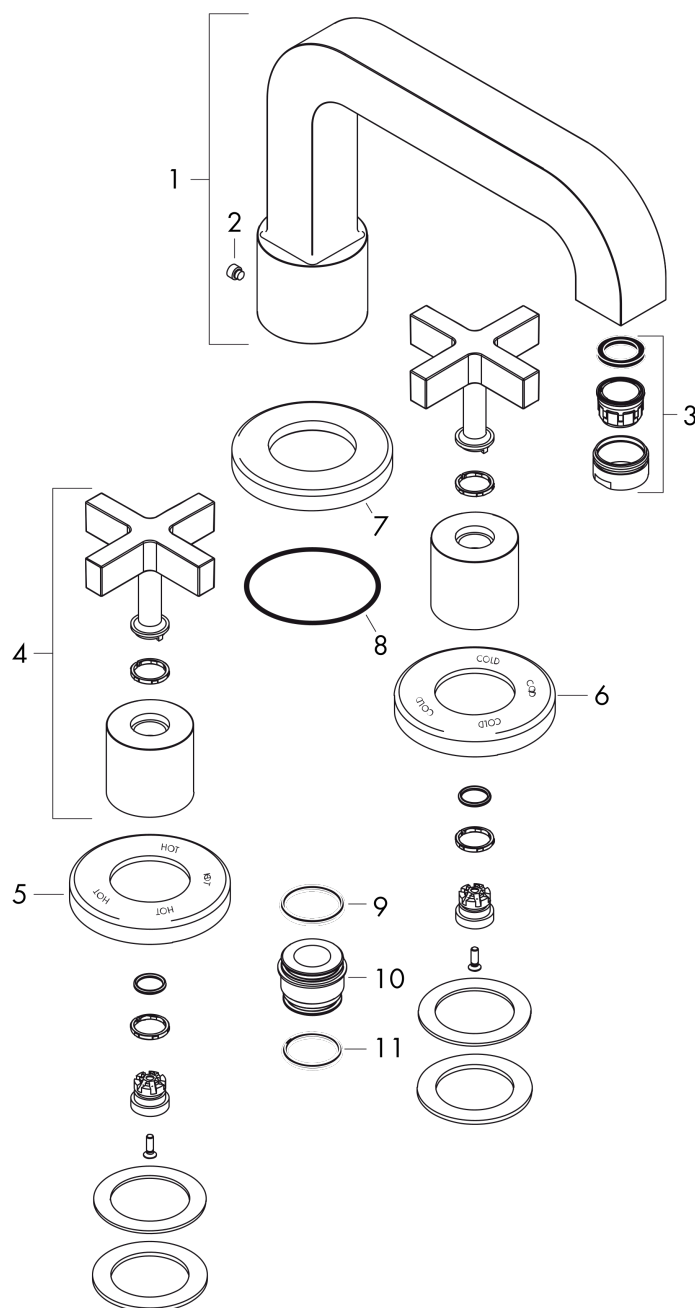

AXOR Citterio
3-Hole Roman Tub Set Trim- Cross Handles
 Finish: **Brushed Black Chrome** Part no. : **39436341**

Features

- Maximum flow rate: 5.0 GPM

Item details

List Price \$ 4,272.00

Compliance / Sustainability

Product image

Scale drawing

AXOR Citterio
3-Hole Roman Tub Set Trim- Cross Handles
Finish: **Brushed Black Chrome** Part no. : **39436341**

Exploded drawing

Year of production: >01/25

AXOR Citterio
3-Hole Roman Tub Set Trim- Cross Handles
 Finish: **Brushed Black Chrome** Part no. : **39436341**

Spare parts list

Year of production: >01/25

Pos.		Part no.	Price	PU
1	spout cpl.	97125341	-	1
2	hollow set screw M6x6	97660000	-	1
3	aerator M24x1 (38 l/min)	95871340	-	1
4	handle	39292340	-	1
5	escutcheon hot water	96771340	-	1
6	escutcheon cold water	96772340	-	1
7	escutcheon Ø 70 mm	97779340	-	1
8	O-ring 58x3	98202000	-	1
9	O-Ring 23x2,5	98183000	-	1
10	adapter for spout	88512000	-	1
11	O-ring 21x2,5	98211000	-	1
12	base body	06607000	-	1