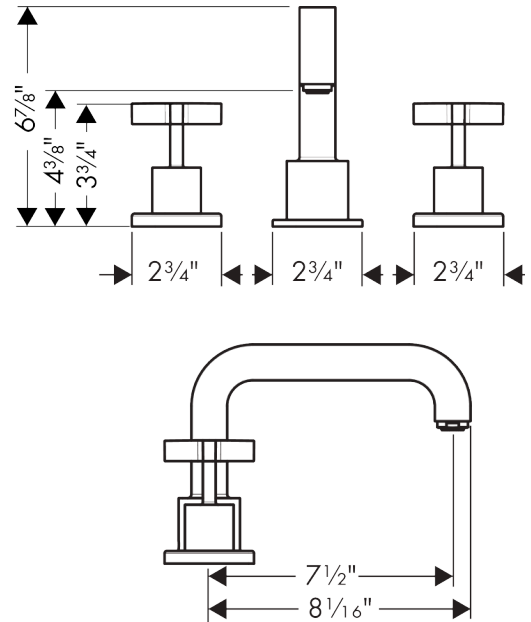

AXOR Citterio
3-Hole Roman Tub Set Trim- Cross Handles
 Finish: **Brushed Nickel** Part no. : **39436821**

Features

- Maximum flow rate: 5.0 GPM

Item details

List Price \$ 4,272.00

Compliance / Sustainability

Product image

Scale drawing

AXOR Citterio
3-Hole Roman Tub Set Trim- Cross Handles
Finish: **Brushed Nickel** Part no. : **39436821**

Exploded drawing

Year of production: >01/25

AXOR Citterio
3-Hole Roman Tub Set Trim- Cross Handles
 Finish: **Brushed Nickel** Part no. : **39436821**

Spare parts list

Year of production: >01/25

Pos.		Part no.	Price	PU
1	spout cpl.	97125821	-	1
2	hollow set screw M6x6	97660000	-	1
3	aerator M24x1 (38 l/min)	95871820	-	1
4	handle	39292820	-	1
5	escutcheon hot water	96771820	-	1
6	escutcheon cold water	96772820	-	1
7	escutcheon Ø 70 mm	97779820	-	1
8	O-ring 58x3	98202000	-	1
9	O-Ring 23x2,5	98183000	-	1
10	adapter for spout	88512000	-	1
11	O-ring 21x2,5	98211000	-	1
a	base body	06607000	-	1