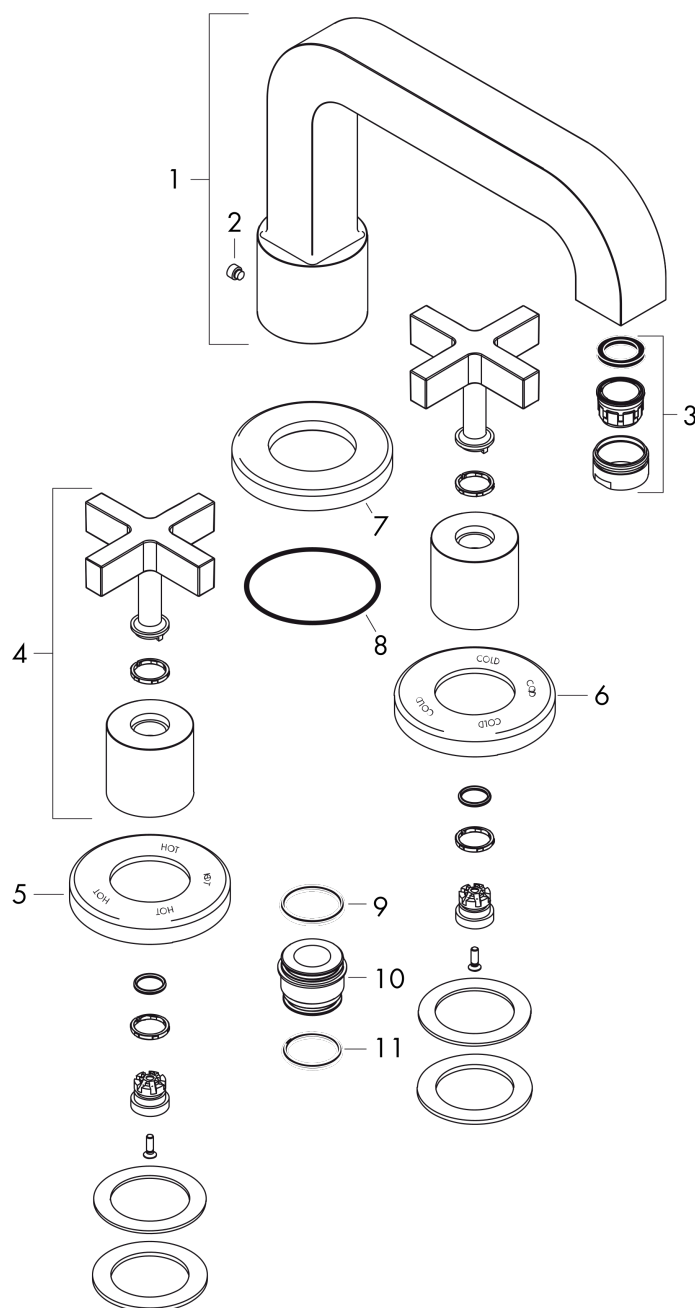

AXOR Citterio
3-Hole Roman Tub Set Trim- Cross Handles
 Finish: **Brushed Nickel** Part no. : **39436821**

Features

- Maximum flow rate: 5.0 GPM

Item details

List Price \$ 4,272.00

Compliance / Sustainability

Product image

Scale drawing

AXOR Citterio
3-Hole Roman Tub Set Trim- Cross Handles
Finish: **Brushed Nickel** Part no. : **39436821**

Exploded drawing

Year of production: >01/25

AXOR Citterio
3-Hole Roman Tub Set Trim- Cross Handles
 Finish: **Brushed Nickel** Part no. : **39436821**

Spare parts list

Year of production: >01/25

Pos.		Part no.	Price	PU
1	spout cpl.	97125821	-	1
2	hollow set screw M6x6	97660000	-	1
3	aerator M24x1 (38 l/min)	95871820	-	1
4	handle	39292820	-	1
5	escutcheon hot water	96771820	-	1
6	escutcheon cold water	96772820	-	1
7	escutcheon Ø 70 mm	97779820	-	1
8	O-ring 58x3	98202000	-	1
9	O-Ring 23x2,5	98183000	-	1
10	adapter for spout	88512000	-	1
11	O-ring 21x2,5	98211000	-	1
a	base body	06607000	-	1