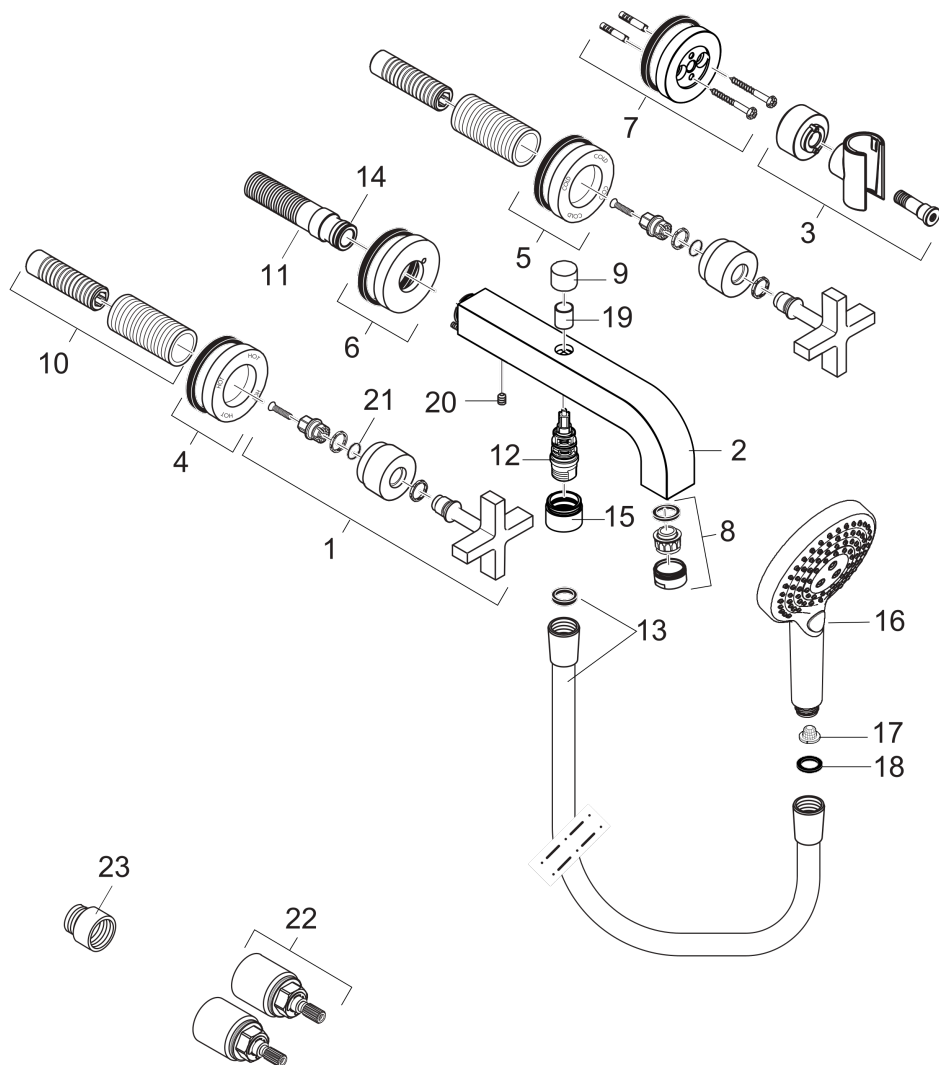

AXOR Citterio
3-Hole Wall-Mounted Tub Trim with Handshower, 1.75 GPM- Cross Handles
 Finish: **Chrome** Part no. : **39447001**

Exploded drawing

Year of production: >01/25

AXOR Citterio
3-Hole Wall-Mounted Tub Trim with Handshower, 1.75 GPM- Cross Handles
 Finish: **Chrome** Part no. : **39447001**

Spare parts list

Year of production: >01/25

Pos.		Part no.	Price	PU
1	handle	39295000	-	1
2	spout with selector, mousseur	97704000	-	1
3	shower holder, assy	97705000	-	1
4	escutcheon hot water	96755000	-	1
5	escutcheon cold water	96754000	-	1
6	escutcheon for spout	96756000	-	1
7	escutcheon	97716000	-	1
8	aerator M24x1 (25 l/min)	13956000	-	1
9	diverter knob	96466000	-	1
10	fixing set	96392000	-	1
11	connecting thread G½	97228000	-	1
12	selector assy	94077000	-	1
13	shower hose Isiflex'B 1,25 m	28272000	-	1
14	O-ring 16x2,5	98134000	-	1
15	sleeve	92856000	-	1
16	handshower	26052001	-	1
17	filter	92672000	-	1
18	seal	98058000	-	1
19	sleeve	97738000	-	1
20	hollow set screw M6x6	97660000	-	1
21	O-ring 11x1,5	98385000	-	1
22	extension 25 mm	96259000	-	1
23	extension 25 mm	95413000	-	1
a	base body	10303181	-	1