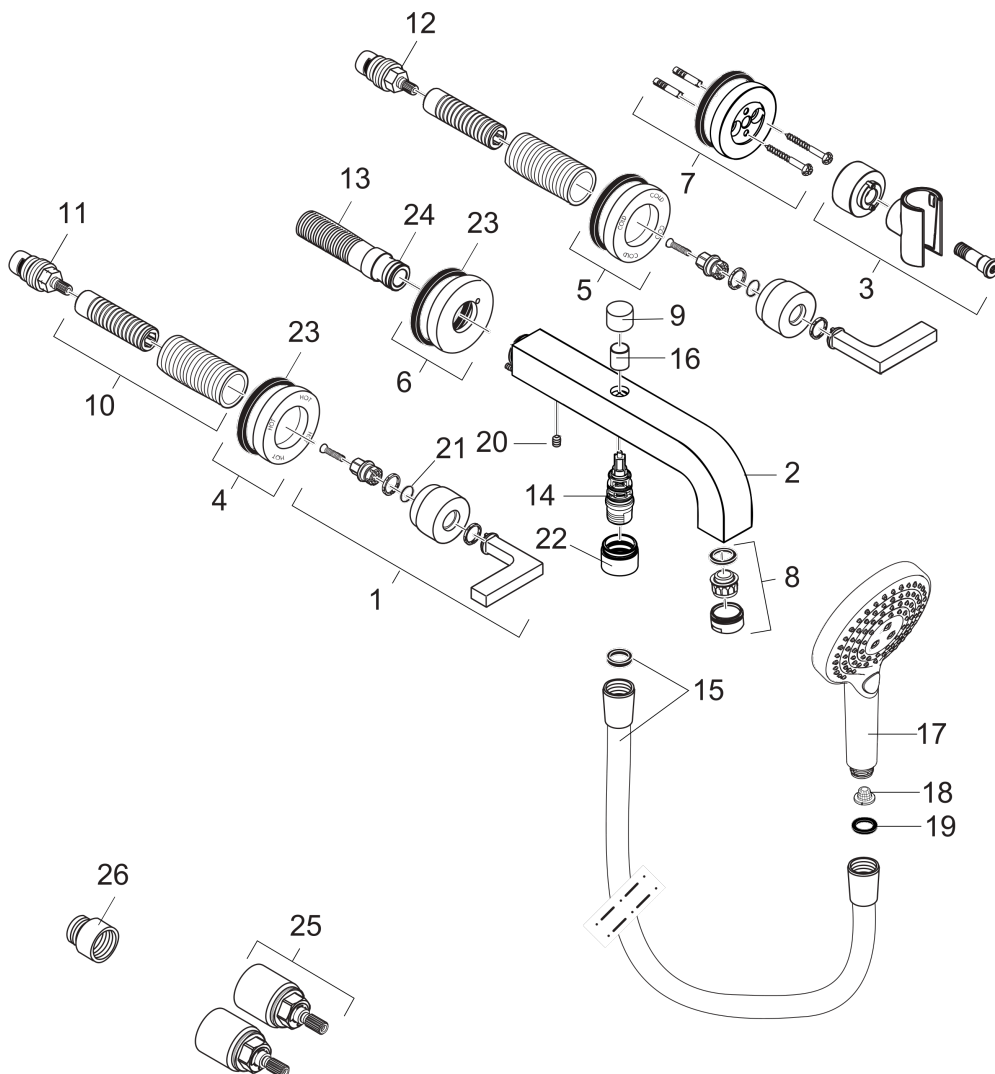

AXOR Citterio
3-Hole Wall-Mounted Tub Trim with Handshower, 1.75 GPM- Lever Handles
 Finish: **Chrome** Part no. : **39448001**

Exploded drawing

Year of production: >01/25

AXOR Citterio
3-Hole Wall-Mounted Tub Trim with Handshower, 1.75 GPM- Lever Handles
 Finish: **Chrome** Part no. : **39448001**

Spare parts list

Year of production: >01/25

Pos.		Part no.	Price	PU
1	handle	39296000	-	1
2	spout with selector, mousseur	97704000	-	1
3	shower holder, assy	97705000	-	1
4	escutcheon hot water	96755000	-	1
5	escutcheon cold water	96754000	-	1
6	escutcheon for spout	96756000	-	1
7	escutcheon	97716000	-	1
8	aerator M24x1 (25 l/min)	13956000	-	1
9	diverter knob	96466000	-	1
10	fixing set	96392000	-	1
11	shut off unit left closing	96351000	-	1
12	shut off unit right closing	96350000	-	1
13	connecting thread G½	97228000	-	1
14	selector assy	94077000	-	1
15	shower hose Isiflex'B 1,25 m	28272000	-	1
16	sleeve	97738000	-	1
17	handshower	26052001	-	1
18	filter	92672000	-	1
19	seal	98058000	-	1
20	hollow set screw M6x6	97660000	-	1
21	O-ring 11x1,5	98385000	-	1
22	sleeve	92856000	-	1
25	extension 25 mm	96259000	-	1
26	extension 25 mm	95413000	-	1
a	base body	10303181	-	1