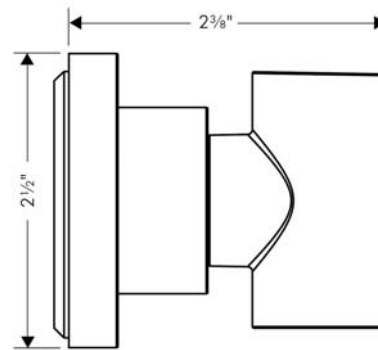

AXOR Citterio
AXOR Citterio Handshower Porter
Finishes : **chrome** Part no. : **39525000**

Description

Features

- Wall-mounted

Item details

Compliance

Product image

Scale drawing

Spare parts list

Year of production: >07/05

Pos.	Description	Part no.	Price	PU
1	mounting set	40916000	-	1
2	escutcheon	97716000	-	1
3	seal	97530000	-	1
4	shower holder, assy	97705000	-	1