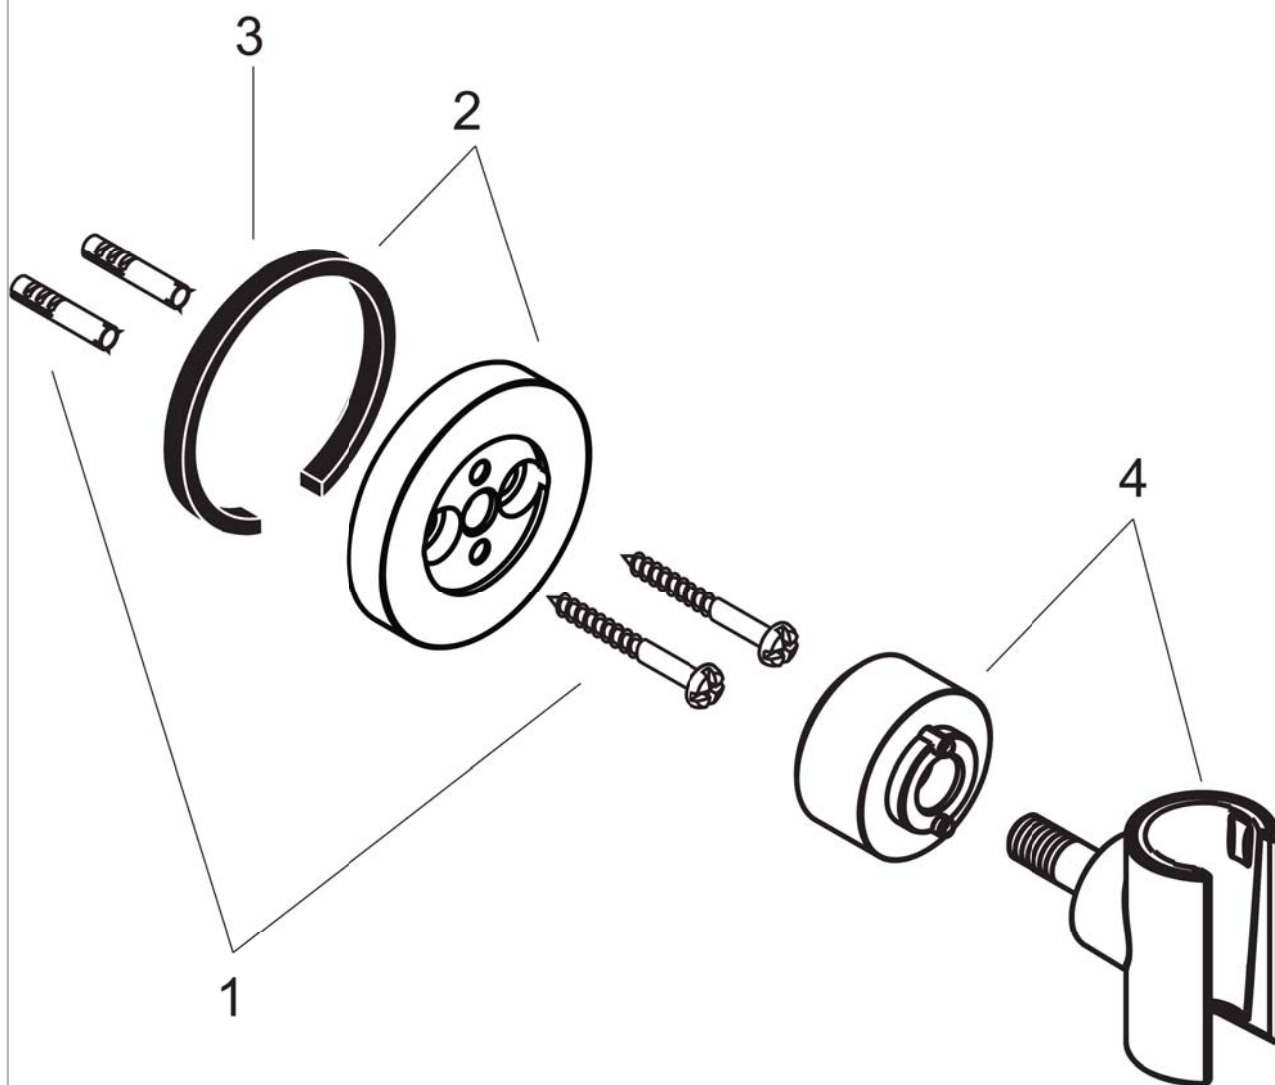

AXOR Citterio
AXOR Citterio Handshower Porter
Finishes : **chrome** Part no. : **39525000**

Description

Features

- Wall-mounted

Item details

Compliance

Product image

Scale drawing

AXOR Citterio
AXOR Citterio Handshower Porter
Finishes : chrome Part no. : 39525000

Exploded drawing

Year of production: >07/05

AXOR Citterio
AXOR Citterio Handshower Porter
 Finishes : **chrome** Part no. : **39525000**

Spare parts list

Year of production: >07/05

Pos.	Description	Part no.	Price	PU
1	mounting set	40916000	-	1
2	escutcheon	97716000	-	1
3	seal	97530000	-	1
4	shower holder, assy	97705000	-	1