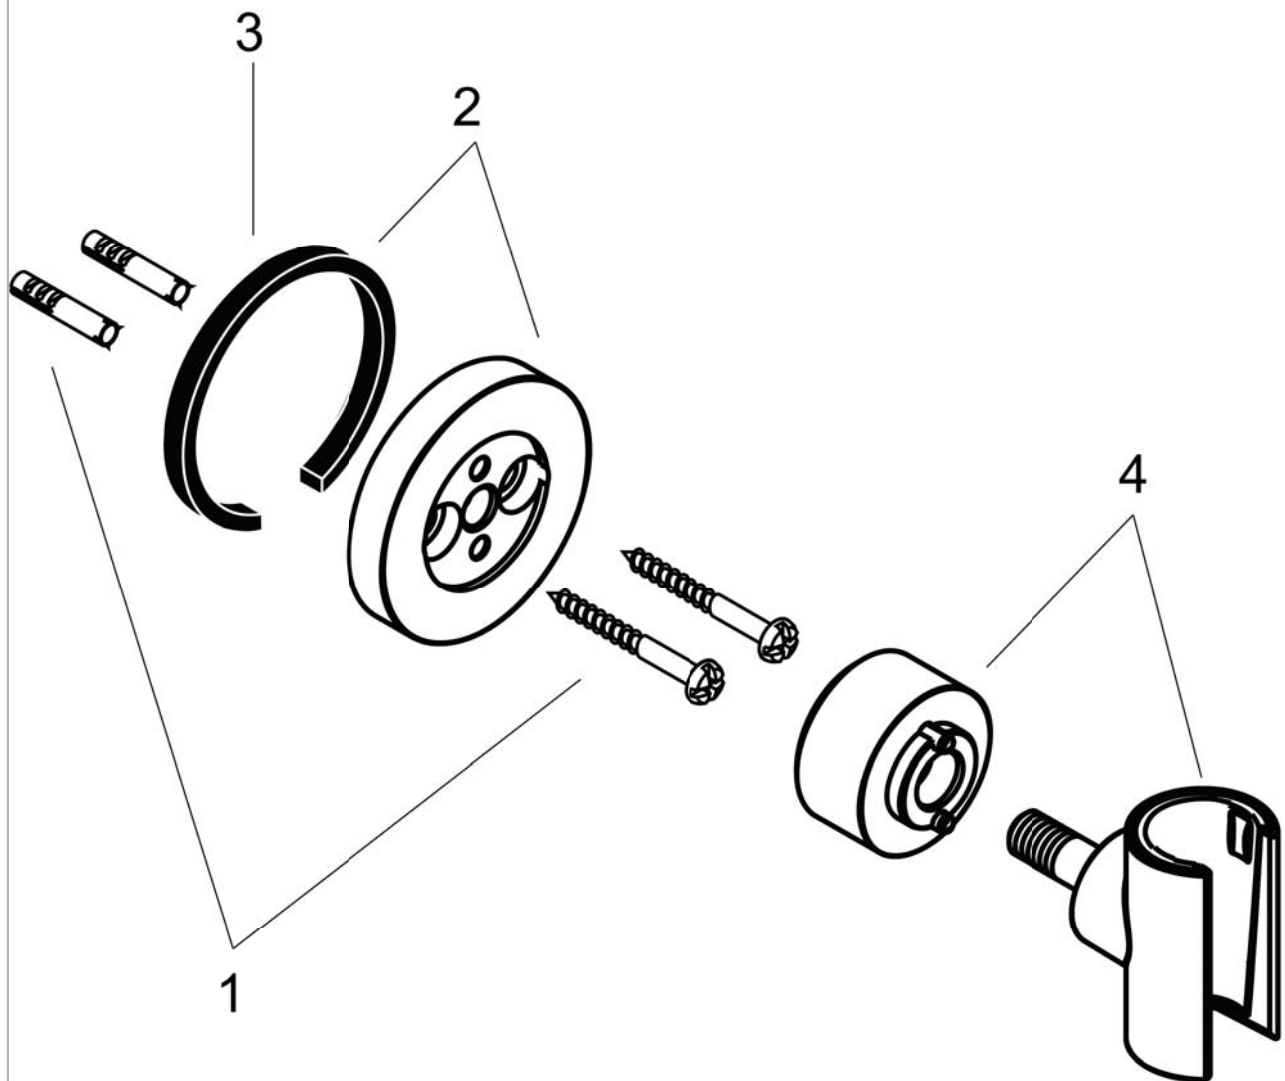

AXOR Citterio
AXOR Citterio Handshower Porter
Finishes : **brushed nickel** Part no. : **39525820**

Description

Features

- Wall-mounted

Item details

Compliance

Product image

Scale drawing

AXOR Citterio
AXOR Citterio Handshower Porter
Finishes : brushed nickel Part no. : 39525820

Exploded drawing

Year of production: >07/05

AXOR Citterio
AXOR Citterio Handshower Porter
 Finishes : **brushed nickel** Part no. : **39525820**

Spare parts list

Year of production: >07/05

Pos.	Description	Part no.	Price	PU
1	mounting set	40916000	-	1
2	escutcheon	97716820	-	1
3	seal	97530000	-	1
4	shower holder, assy	97705820	-	1