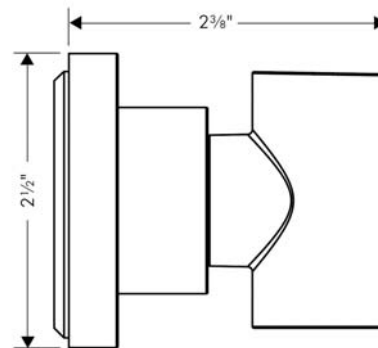

AXOR Citterio
AXOR Citterio Handshower Porter
Finishes : **brushed nickel** Part no. : **39525820**

Description

Features

- Wall-mounted

Item details

Compliance

Product image

Scale drawing

AXOR Citterio
AXOR Citterio Handshower Porter
Finishes : brushed nickel Part no. : 39525820

Exploded drawing

Year of production: >07/05

AXOR Citterio
AXOR Citterio Handshower Porter
 Finishes : **brushed nickel** Part no. : **39525820**

Spare parts list

Year of production: >07/05

Pos.	Description	Part no.	Price	PU
1	mounting set	40916000	-	1
2	escutcheon	97716820	-	1
3	seal	97530000	-	1
4	shower holder, assy	97705820	-	1