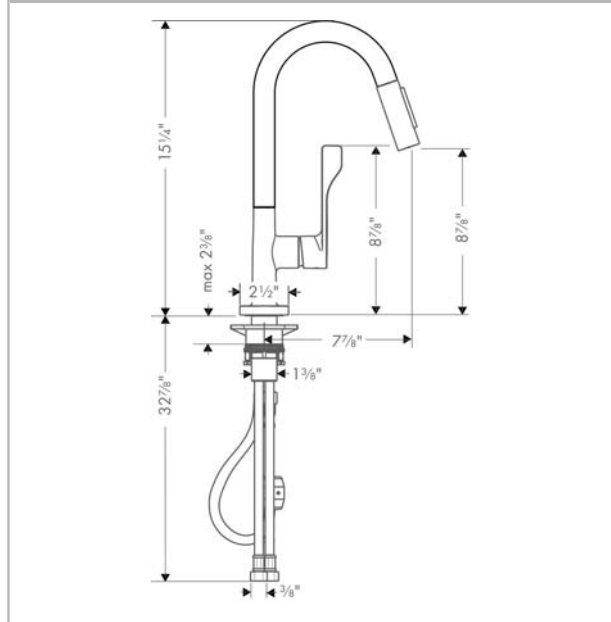

AXOR Citterio
Prep Kitchen Faucet 2-Spray Pull-Down, 1.75 GPM
 Finishes : **chrome** Part no. : **39836001**

Description

Features

- Swivel range 360°
- Laminar and needle spray
- Number of sprays: 2 spray modes
- Toggle spray diverter
- MagFit magnetic sprayhead docking
- Single-hole installation
- Flow: 1.75 GPM (6.6 L/Min)
- Ceramic cartridge
- 3/8" hoses
- Integrated double backflow prevention

Item details

Technology

Compliance

Product image

Scale drawing

AXOR Citterio
Prep Kitchen Faucet 2-Spray Pull-Down, 1.75 GPM
Finishes : **chrome** Part no. : **39836001**

Exploded drawing

Year of production: >09/12

AXOR Citterio
Prep Kitchen Faucet 2-Spray Pull-Down, 1.75 GPM
 Finishes : **chrome** Part no. : **39836001**

Spare parts list

Year of production: >09/12

Pos.	Description	Part no.	Price	PU
1	handspray	95908000	-	1
2	non return valve	93218000	-	1
3	aerator laminar M22x1 (15 l/min)	95909000	-	1
4	O-ring 18x1,5	98231000	-	1
5	handle	39891000	-	1
6	screw cover	96762000	-	1
7	flange	98603000	-	1
8	nut	97209000	-	1
9	cartridge, assy	92730000	-	1
10	fixing set (Ø 34)	95049000	-	1
11	support	97523000	-	1
12	O-ring 40x3	92634000	-	1
13	hose 1,50 m	88624000	-	1
14	weight	92500000	-	1
15	connection hose 35½" M8x0,75 3/8"	96316001	-	1
16	filter	97735000	-	1
17	seal	95008000	-	1
a	set of non return valves DW 15	97350000	-	1