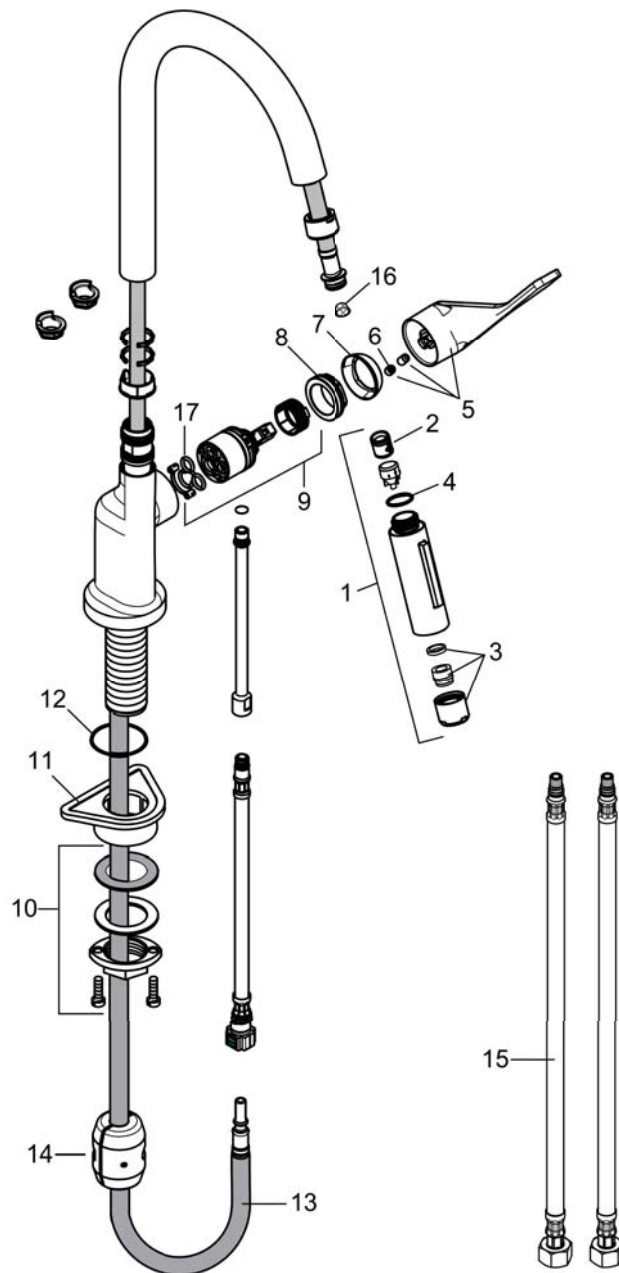

AXOR Citterio
Prep Kitchen Faucet 2-Spray Pull-Down, 1.75 GPM
 Finishes : **chrome** Part no. : **39836001**

Description

Features

- Swivel range 360°
- Laminar and needle spray
- Number of sprays: 2 spray modes
- Toggle spray diverter
- MagFit magnetic sprayhead docking
- Single-hole installation
- Flow: 1.75 GPM (6.6 L/Min)
- Ceramic cartridge
- 3/8" hoses
- Integrated double backflow prevention

Item details

Technology

Compliance

Product image

Scale drawing

AXOR Citterio
Prep Kitchen Faucet 2-Spray Pull-Down, 1.75 GPM
Finishes : **chrome** Part no. : **39836001**

Exploded drawing

Year of production: >09/12

AXOR Citterio
Prep Kitchen Faucet 2-Spray Pull-Down, 1.75 GPM
 Finishes : **chrome** Part no. : **39836001**

Spare parts list

Year of production: >09/12

Pos.	Description	Part no.	Price	PU
1	handspray	95908000	-	1
2	non return valve	93218000	-	1
3	aerator laminar M22x1 (15 l/min)	95909000	-	1
4	O-ring 18x1,5	98231000	-	1
5	handle	39891000	-	1
6	screw cover	96762000	-	1
7	flange	98603000	-	1
8	nut	97209000	-	1
9	cartridge, assy	92730000	-	1
10	fixing set (Ø 34)	95049000	-	1
11	support	97523000	-	1
12	O-ring 40x3	92634000	-	1
13	hose 1,50 m	88624000	-	1
14	weight	92500000	-	1
15	connection hose 35½" M8x0,75 3/8"	96316001	-	1
16	filter	97735000	-	1
17	seal	95008000	-	1
a	set of non return valves DW 15	97350000	-	1