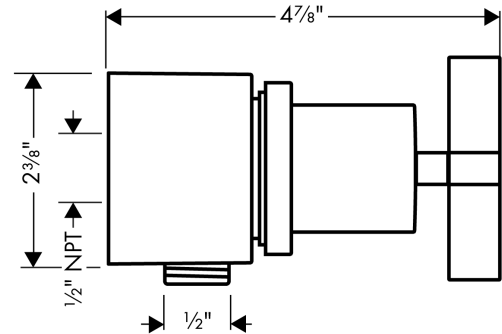

AXOR Citterio
Fix Fit Wall Outlet with Cross Handle
 Finish: **Brushed Nickel** Part no. : **39883821**

Features

- Hose nut: for shower hoses with conical or cylindrical nut on both sides

Item details

List Price \$ 1,083.00

Compliance / Sustainability

Product image

Scale drawing

AXOR Citterio
Fix Fit Wall Outlet with Cross Handle
Finish: **Brushed Nickel** Part no. : **39883821**

Exploded drawing

Year of production: >04/07

AXOR Citterio
Fix Fit Wall Outlet with Cross Handle
 Finish: **Brushed Nickel** Part no. : **39883821**

Spare parts list

Year of production: >04/07

Pos.		Part no.	Price	PU
1	handle	39995821	-	1
2	handle fixing set	94184000	-	1
4	shut off unit right closing	96350000	-	1
5	set of non return valves DW 15	94074000	-	1
6	support element	98557000	-	1