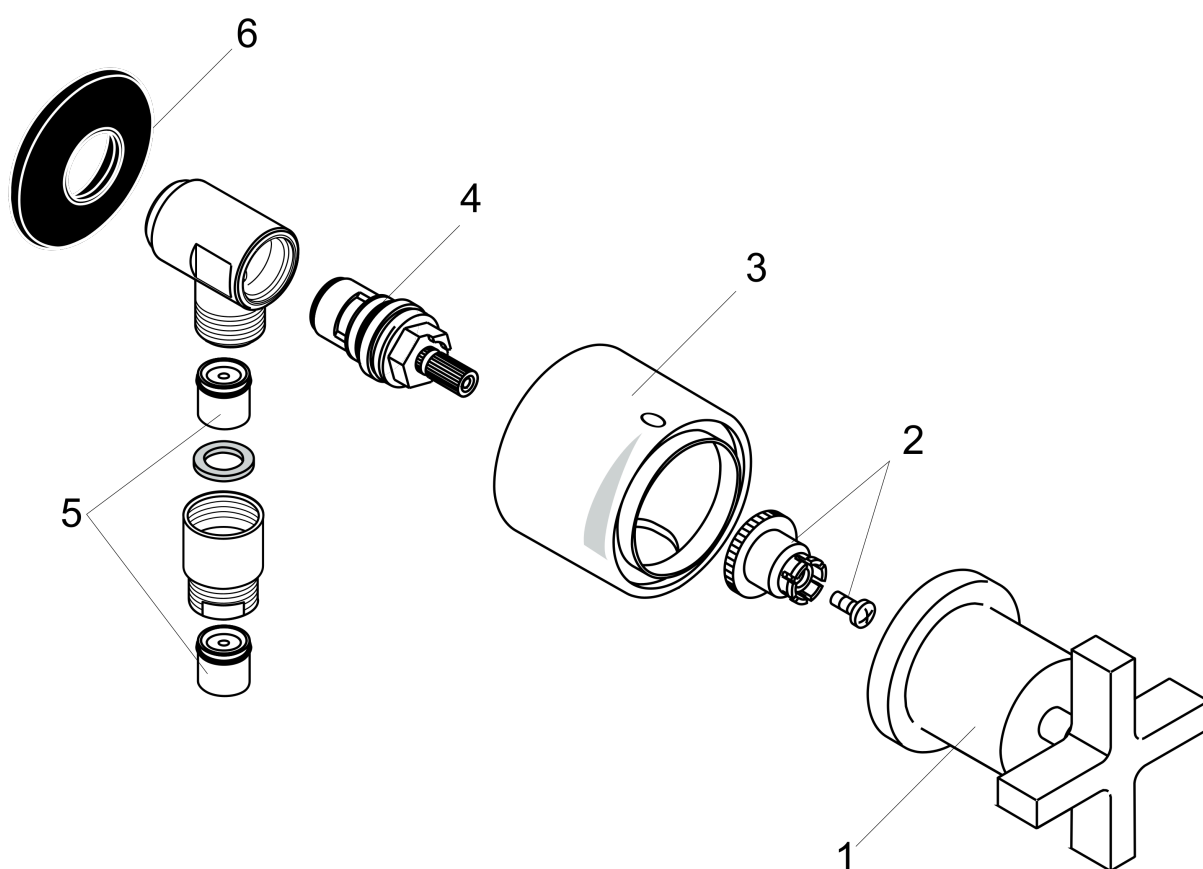

AXOR Citterio
Fix Fit Wall Outlet with Cross Handle
 Finish: **Brushed Nickel** Part no. : **39883821**

Features

- Hose nut: for shower hoses with conical or cylindrical nut on both sides

Item details

List Price \$ 1,083.00

Compliance / Sustainability

Product image

Scale drawing

AXOR Citterio
Fix Fit Wall Outlet with Cross Handle
Finish: **Brushed Nickel** Part no. : **39883821**

Exploded drawing

Year of production: >04/07

AXOR Citterio
Fix Fit Wall Outlet with Cross Handle
 Finish: **Brushed Nickel** Part no. : **39883821**

Spare parts list

Year of production: >04/07

Pos.		Part no.	Price	PU
1	handle	39995821	-	1
2	handle fixing set	94184000	-	1
4	shut off unit right closing	96350000	-	1
5	set of non return valves DW 15	94074000	-	1
6	support element	98557000	-	1