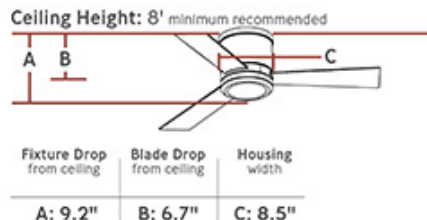

3CLYR42BSD-V1: 42" Clarity II - Brushed Steel

Specification Images:

Collection: Clarity II

Dimmable

UPC #:014817583106

Finish: Brushed Steel (BS)

Blade Finish: Teak ABS

Dimensions:

- Diameter:** 42"
- Weight:** 14.75 lbs.
- Reverse Switch:** Remote Controlled
- Motor Size:** 153.0 X 12.0
- Diameter of Housing:** 8.5
- Capacitor Value:** 85?, 4.5+5+6uF, 350V+250V+250V
- Uplight Included:** Yes
- Light Kit Included:** Yes
- Remote Included:** Wall / Hand Remote
- Location of Receiver:** Switch Housing
- Remote Group(s):**

Blade Details:

Blade Group	Diameter	Included	RPM Hi	CFM Hi	Watts Hi	Amps Hi	RPM Med	CFM Med	Watts Med	Amps Med	RPM Low	CFM Low	Watts Low	Amps Low
VN - 42"	42	Yes		2405.34	38.73									

Mounting Options:

Mounting Type	Included	Item	Downrod Length	Downrod Diameter	Overall Height	Blade to Ceiling	Min. Ceiling Height	Canopy Style	Canopy Diameter
Flush (Included)	yes				9.2	6.7	7.56		

Shipping Information: